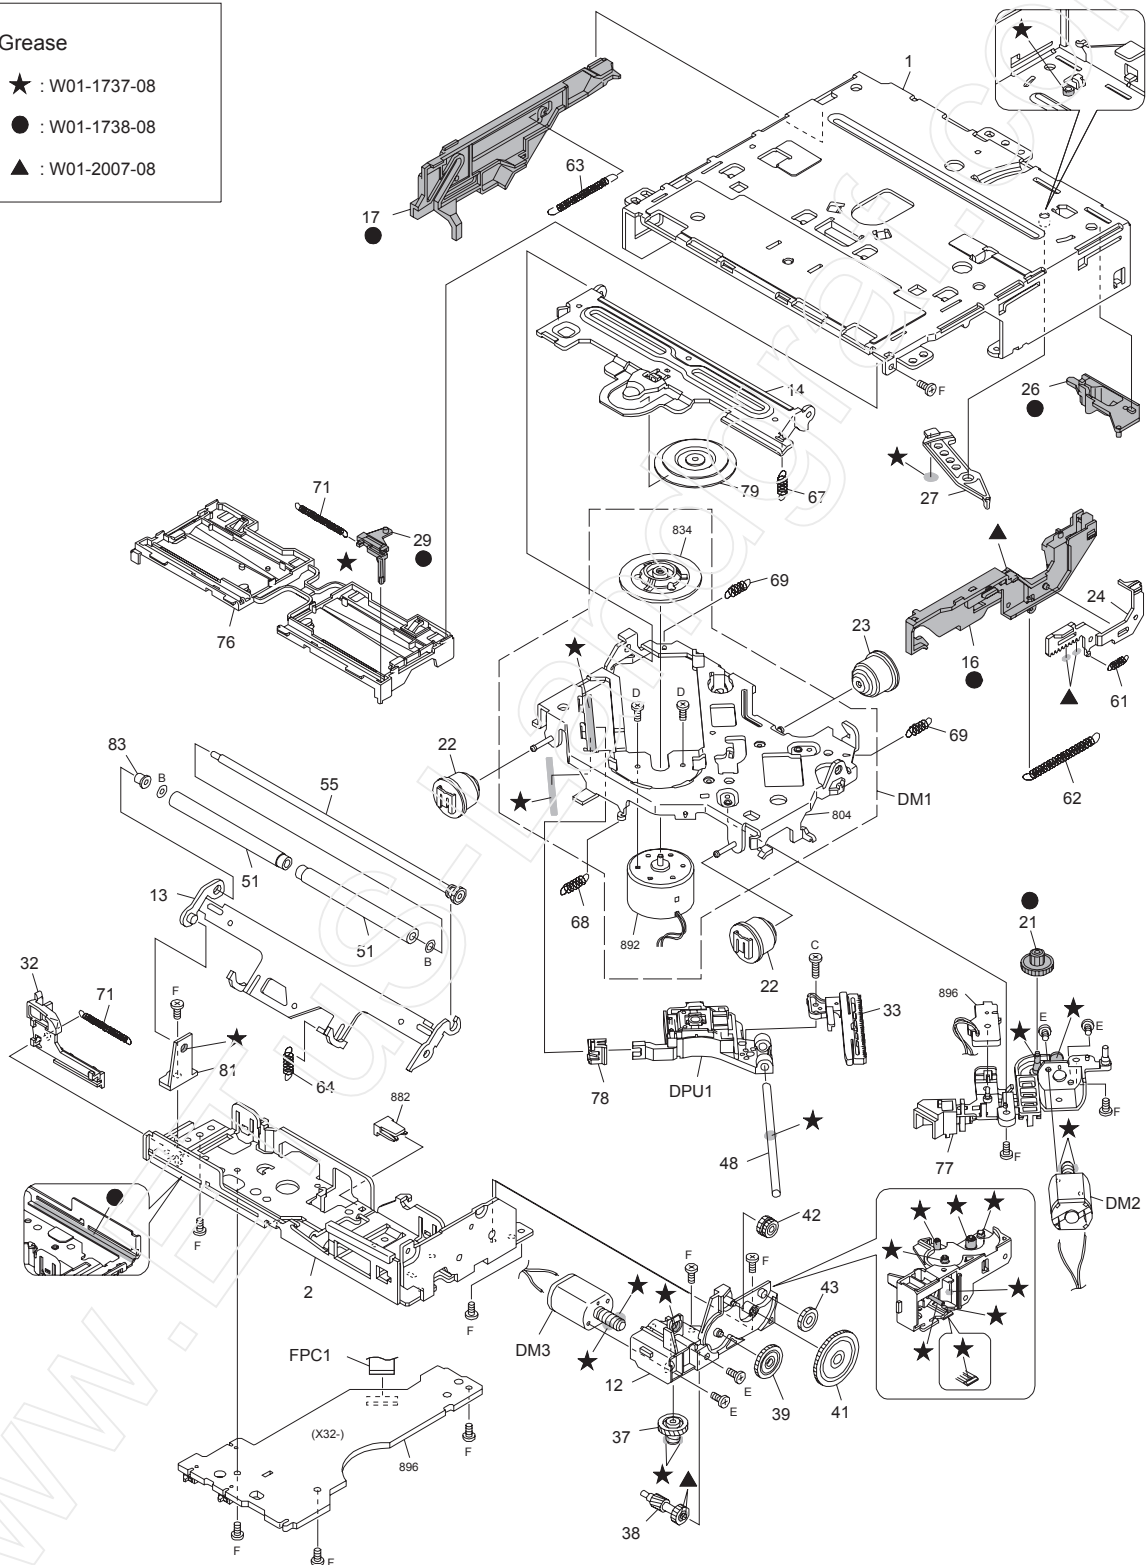

EXPLODED VIEW (UNIT)

Block No.200

Parts with the exploded numbers larger than 700 are not supplied.

EXPLODED VIEW (CD MECHANISM: X92-6740-00)

Block No.130

Grease
 ★ : W01-1737-08
 ● : W01-1738-08
 ▲ : W01-2007-08

Parts with the exploded numbers larger than 800 are not supplied.