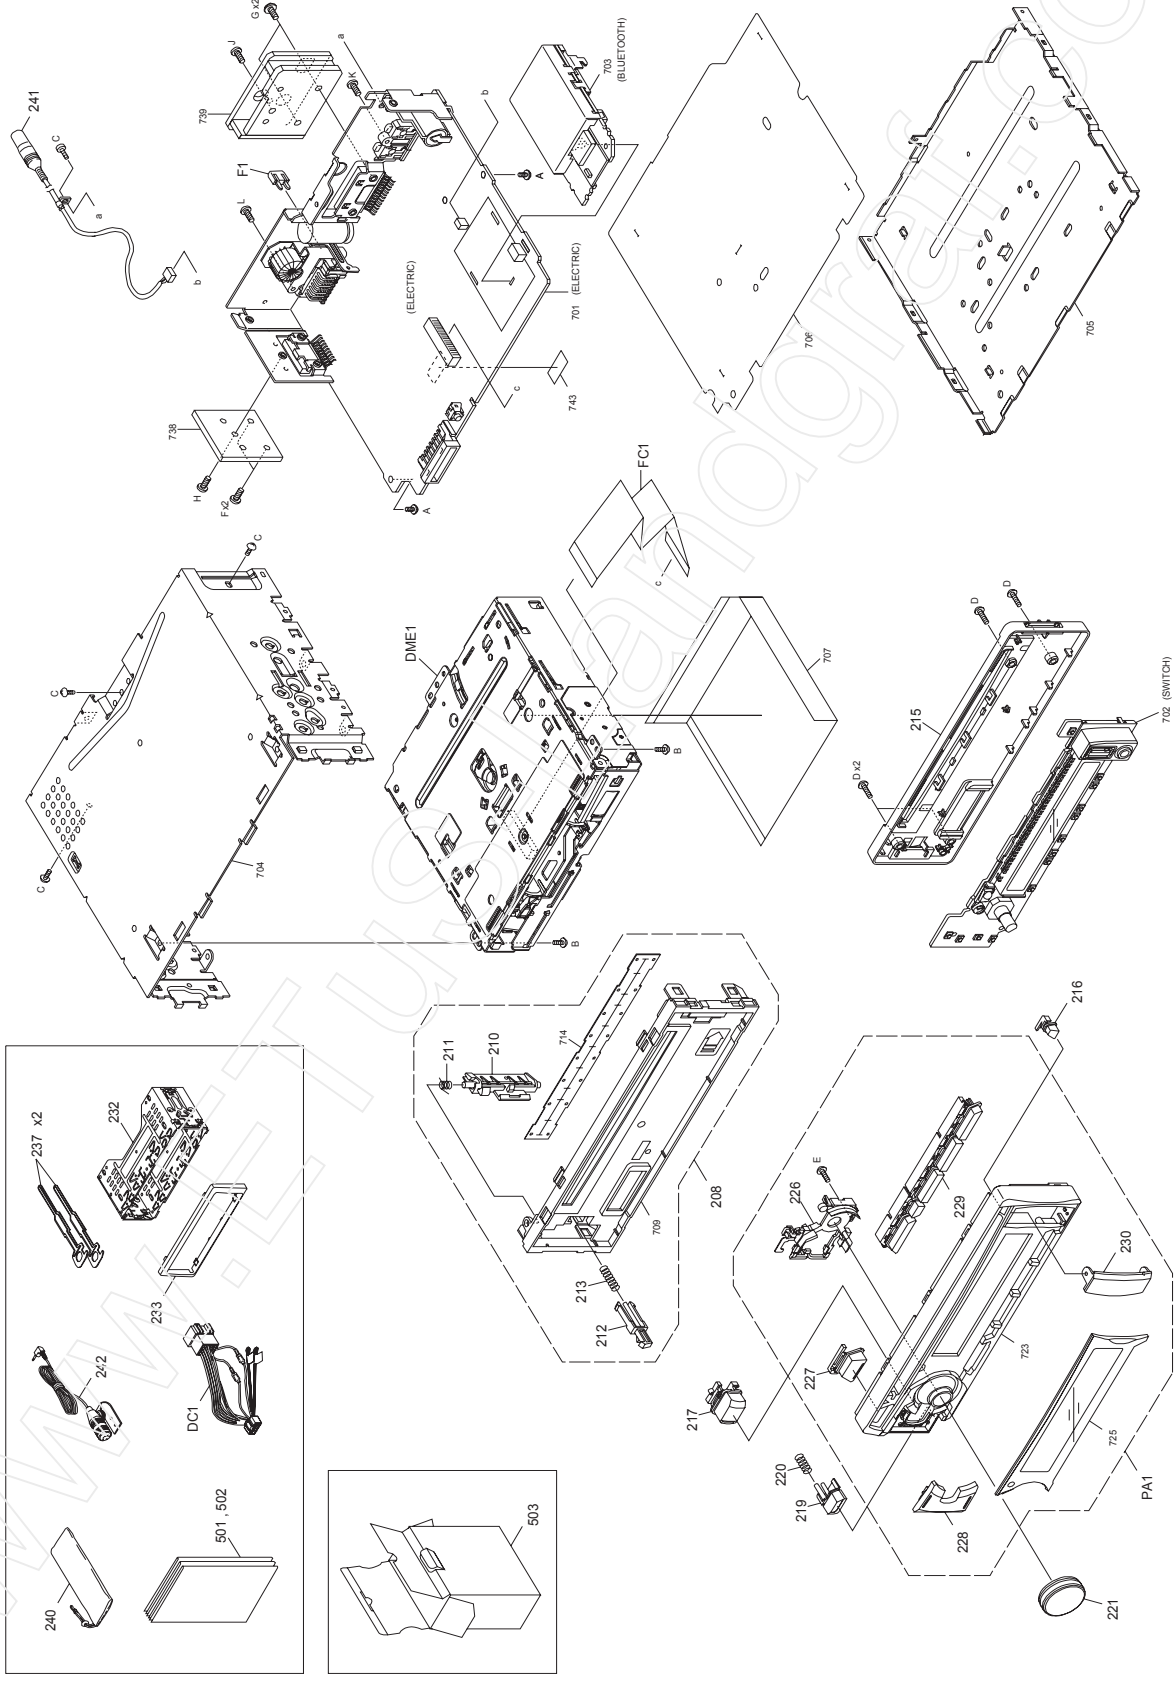

EXPLODED VIEW (UNIT)

Block No.200

Parts with the exploded numbers larger than 700 are not supplied.

EXPLODED VIEW (CD MECHANISM: X92-6740-00)

Block No.130

Grease
 ★ : W01-1737-08
 ● : W01-1738-08
 ▲ : W01-2007-08

Parts with the exploded numbers larger than 800 are not supplied.