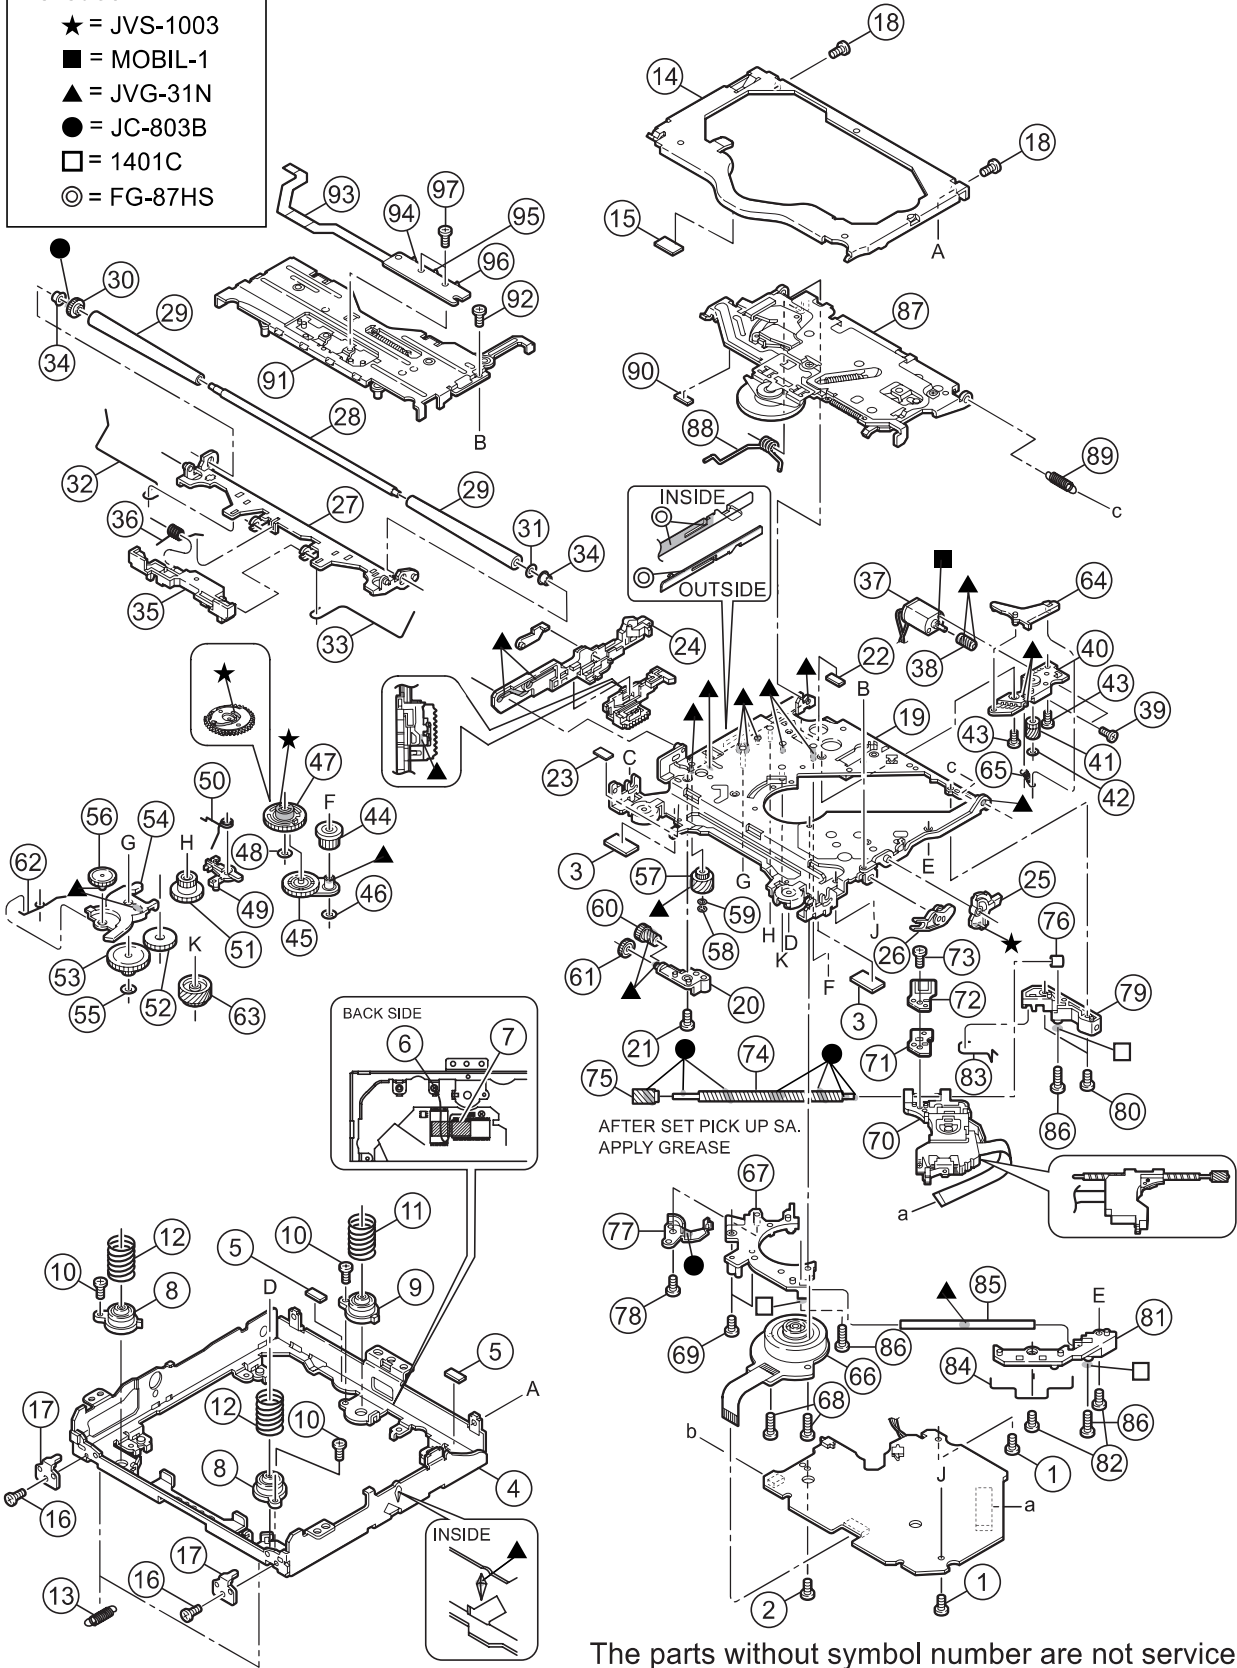

Exploded view of general assembly and parts list

Block No. M 1 M M

DVD mechanism assembly and parts list

FMU-JD6-31D

Block No. M J M M

- Grease**
- ★ = JVS-1003
 - = MOBIL-1
 - ▲ = JVG-31N
 - = JC-803B
 - = 1401C
 - ◎ = FG-87HS

The parts without symbol number are not service.