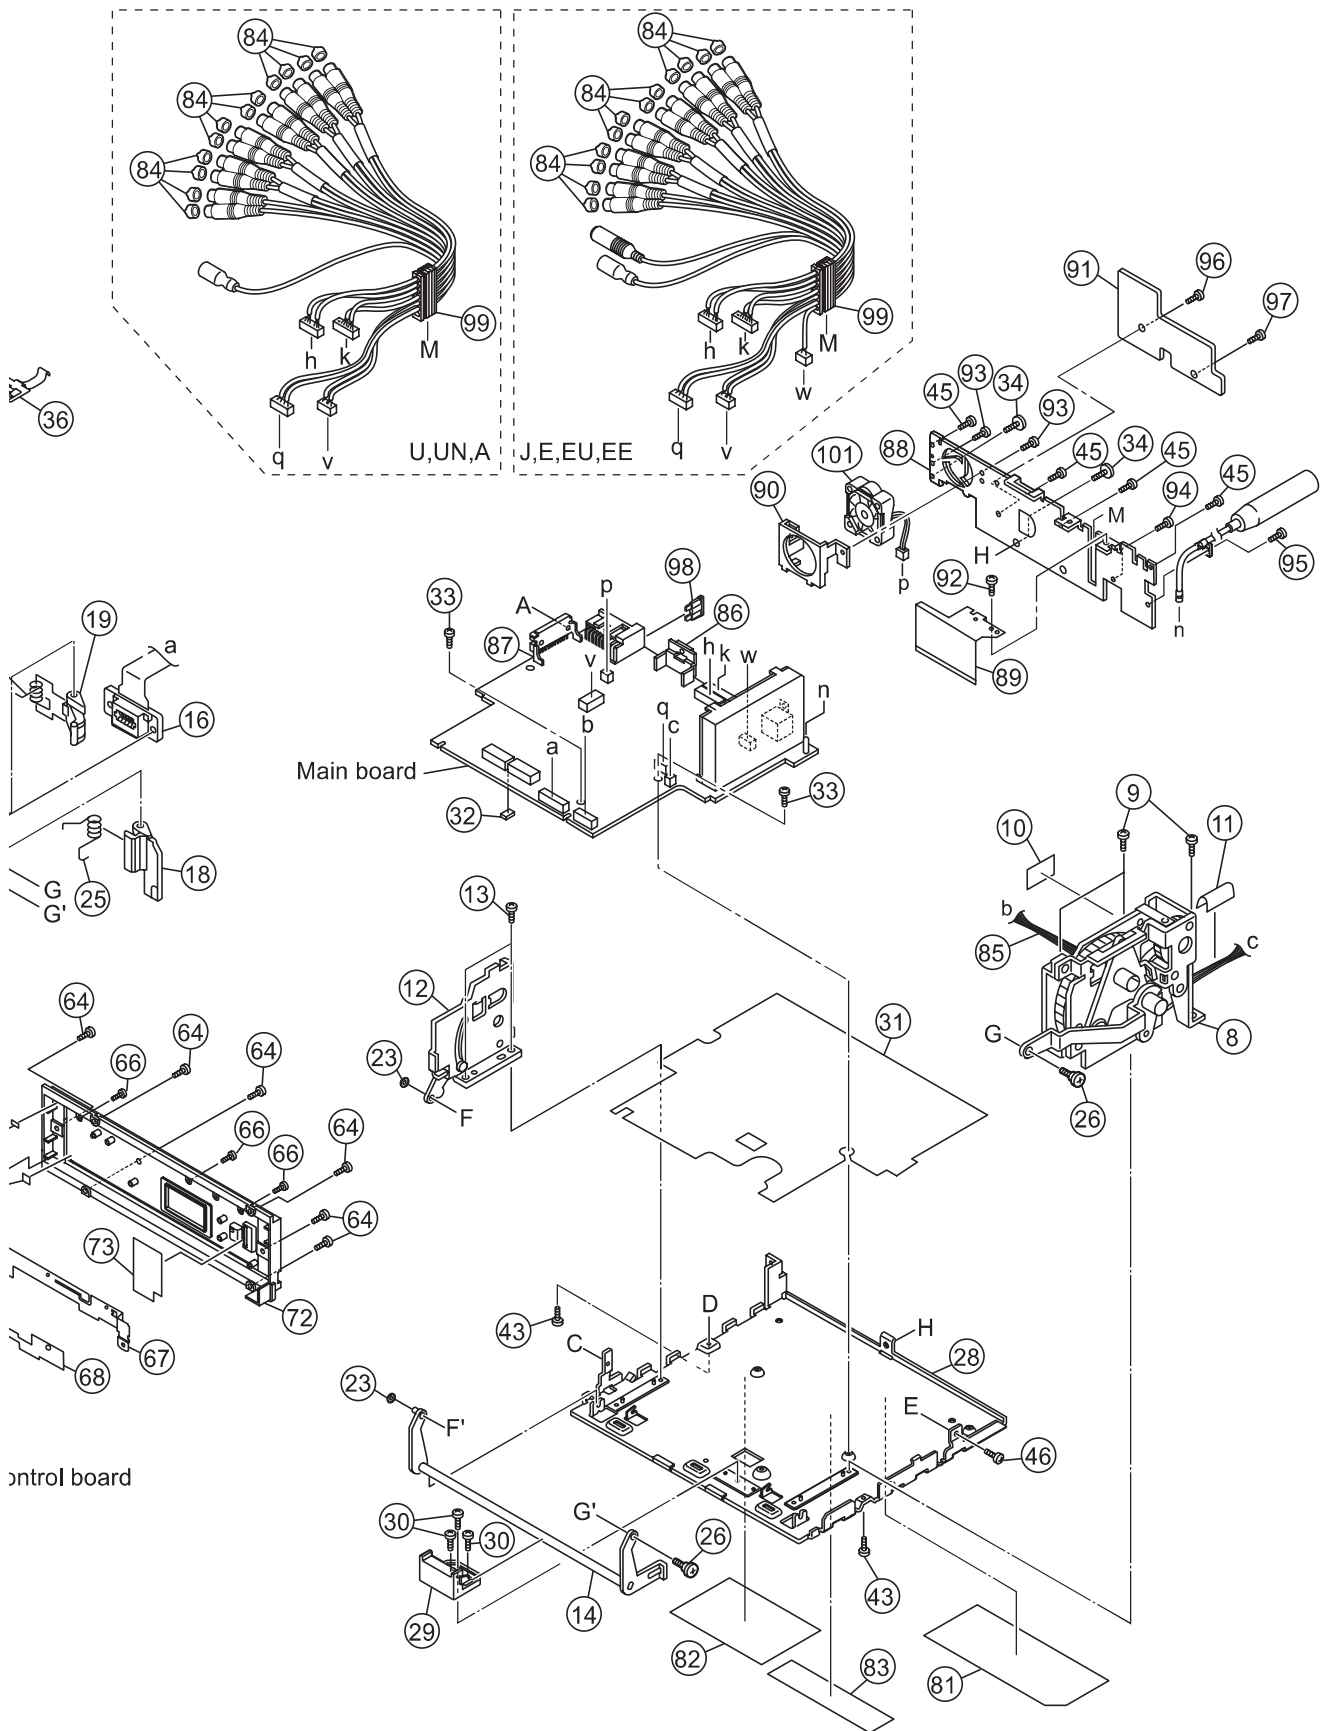

Exploded view of general assembly and parts list

Block No. M 1 M M

DVD mechanism assembly and parts list

FMU-JD6-31D

Block No. M J M M

- Grease**
- ★ = JVS-1003
 - = MOBIL-1
 - ▲ = JVG-31N
 - = JC-803B
 - = 1401C
 - ◎ = FG-87HS

The parts without symbol number are not service.