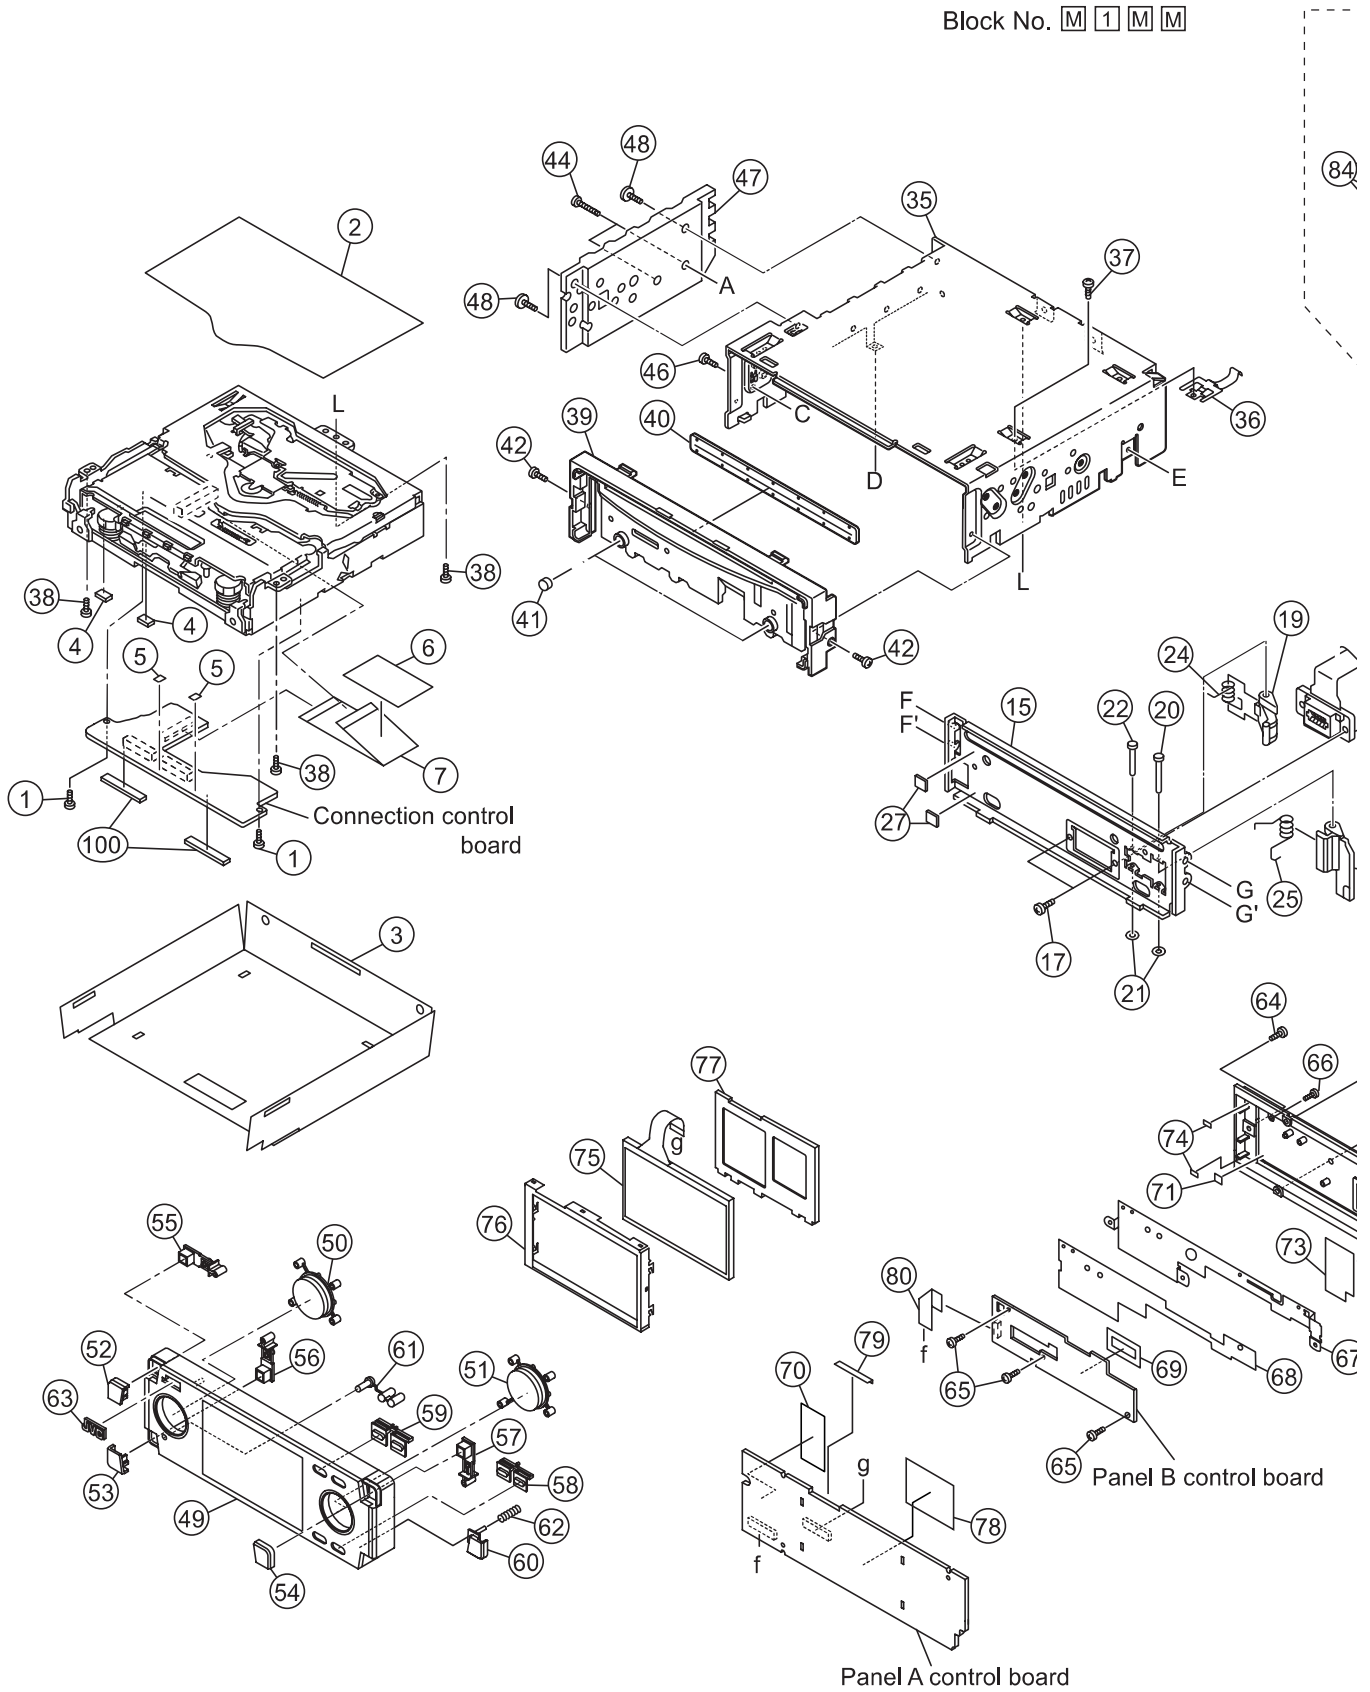

Exploded view of general assembly and parts list

Block No. M 1 M M

DVD mechanism assembly and parts list

FMU-JD6-31D

Block No. M J M M

- Grease**
- ★ = JVS-1003
 - = MOBIL-1
 - ▲ = JVG-31N
 - = JC-803B
 - = 1401C
 - ◎ = FG-87HS

The parts without symbol number are not service.