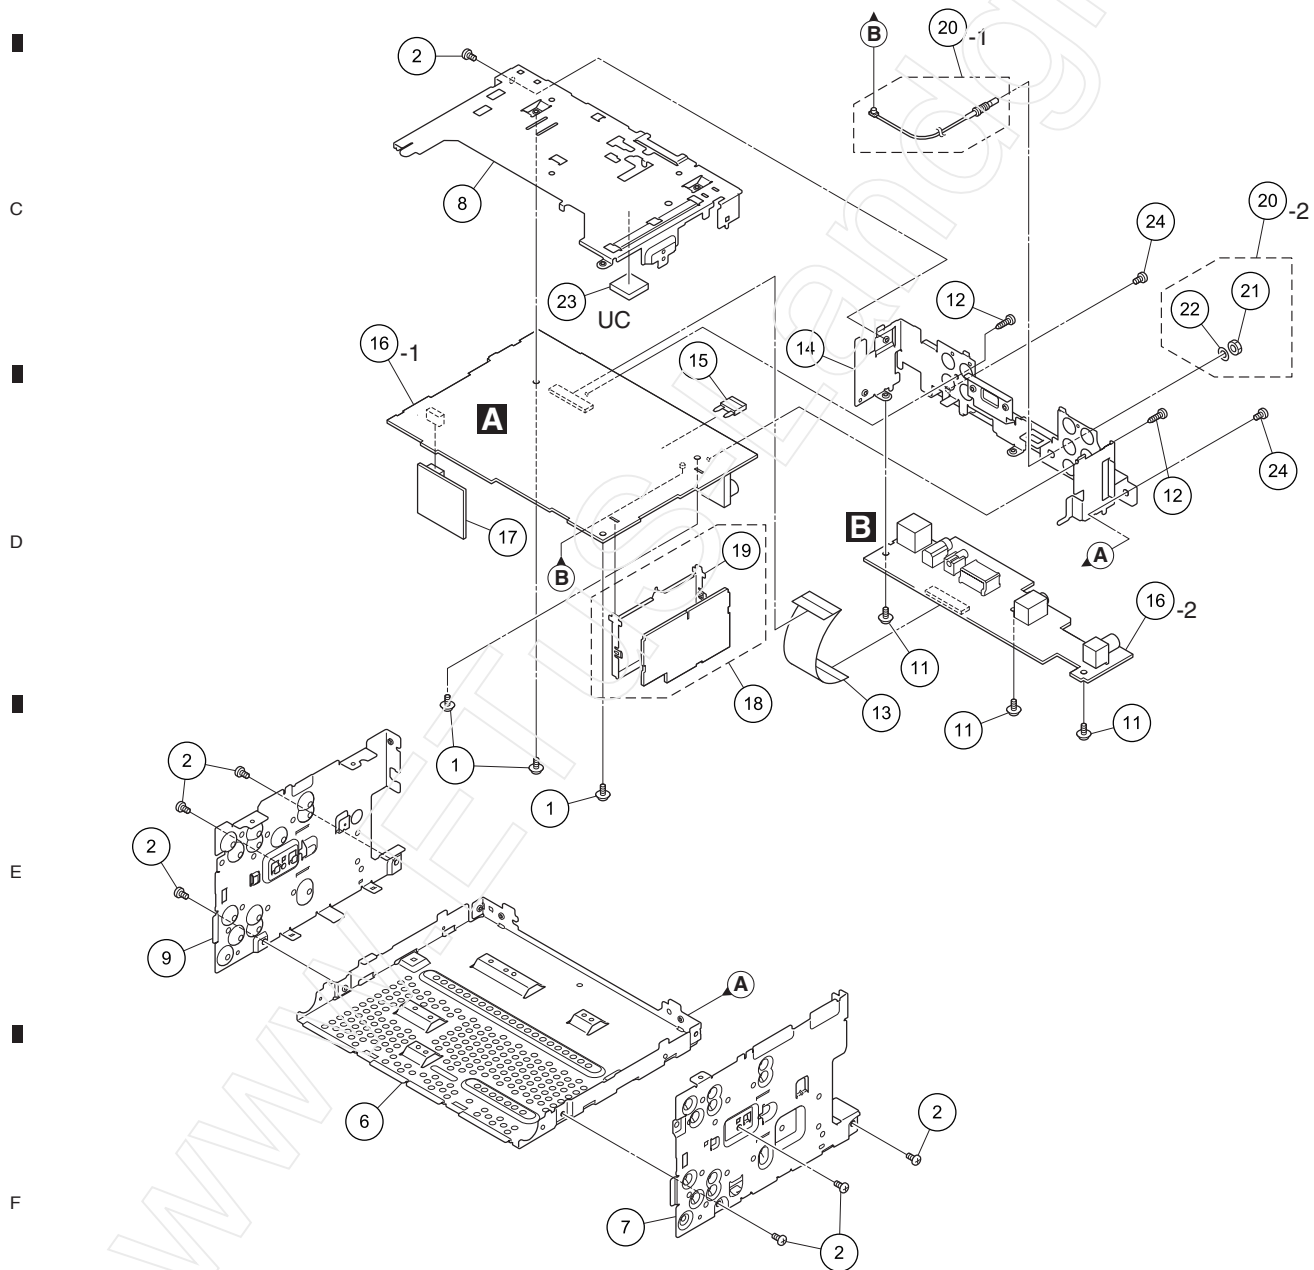

9.2 EXTERIOR (1)

AVH-X3500BHS/XNUC

9.3 EXTERIOR (2)

9.4 DVD MECHANISM MODULE (1)

A

B

C

D

E

F

-  (A) : GEM1045
-  (B) : GEM1038
-  (C) : GEM1024

(NOTE) Apply grease to the whole part.