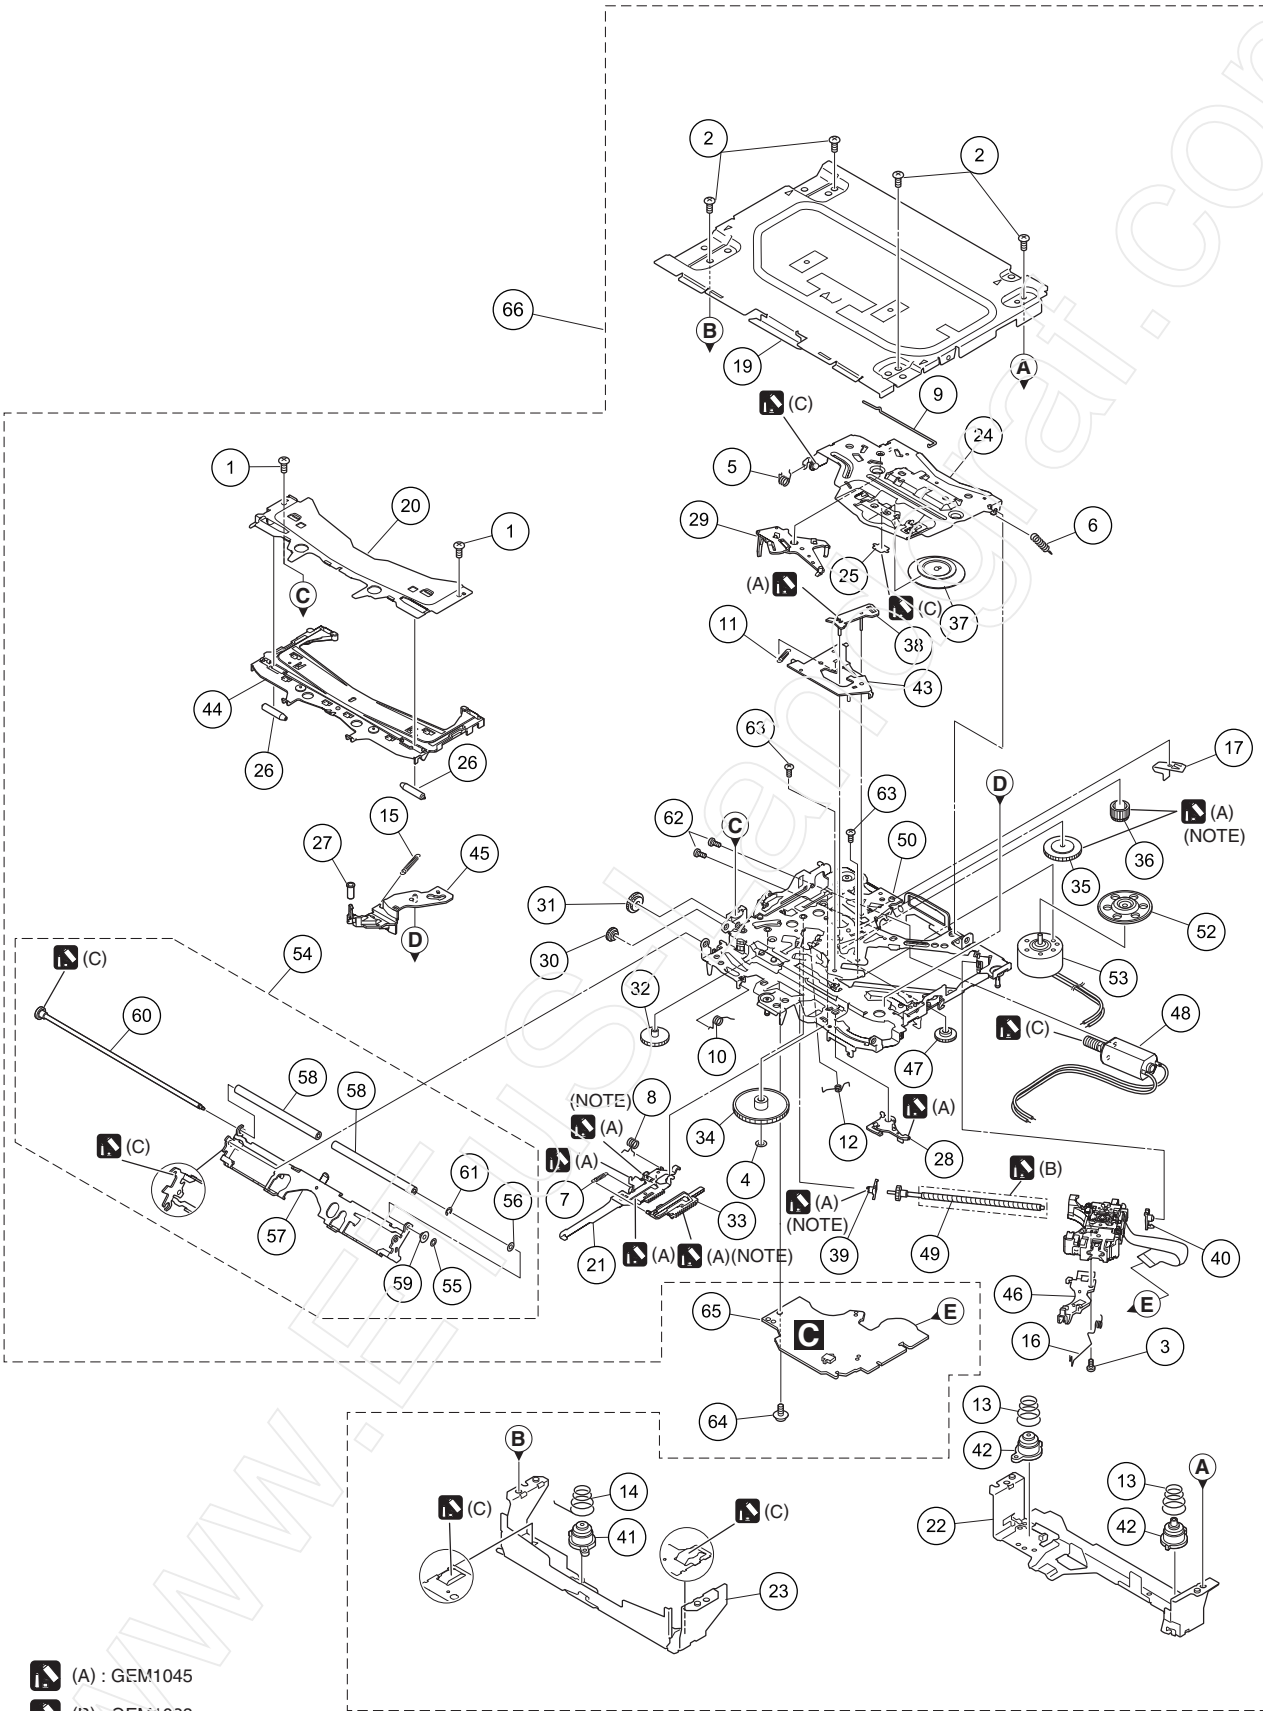

9.2 EXTERIOR (1)

AVH-X3500BHS/XNUC

9.3 EXTERIOR (2)

9.4 DVD MECHANISM MODULE (1)

A

B

C

D

E

F

-  (A) : GEM1045
-  (B) : GEM1038
-  (C) : GEM1024

(NOTE) Apply grease to the whole part.