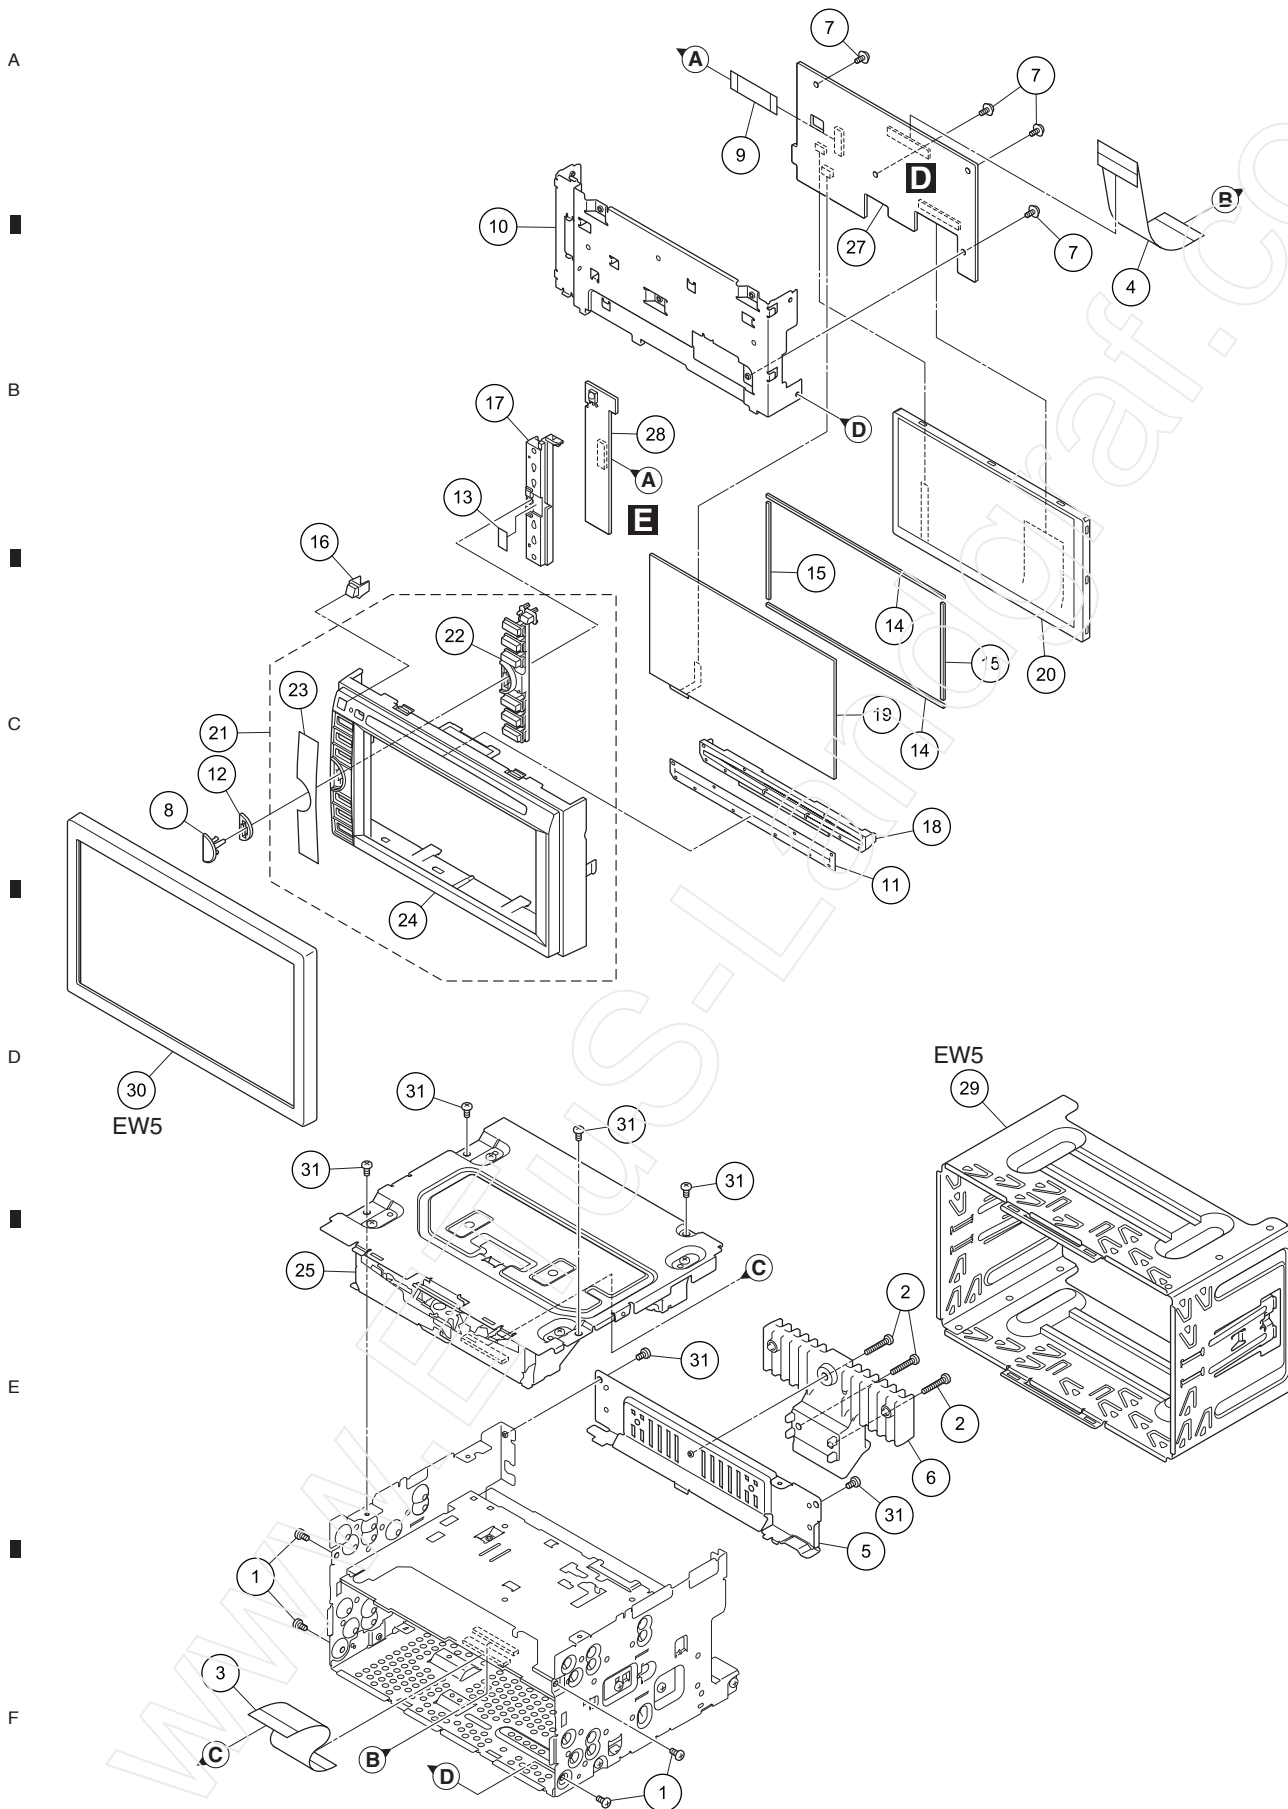

9.2 EXTERIOR (1)

AVH-X3500BHS/XNUC

9.3 EXTERIOR (2)

9.4 DVD MECHANISM MODULE (1)

A

B

C

D

E

F

-  (A) : GEM1045
-  (B) : GEM1038
-  (C) : GEM1024

(NOTE) Apply grease to the whole part.