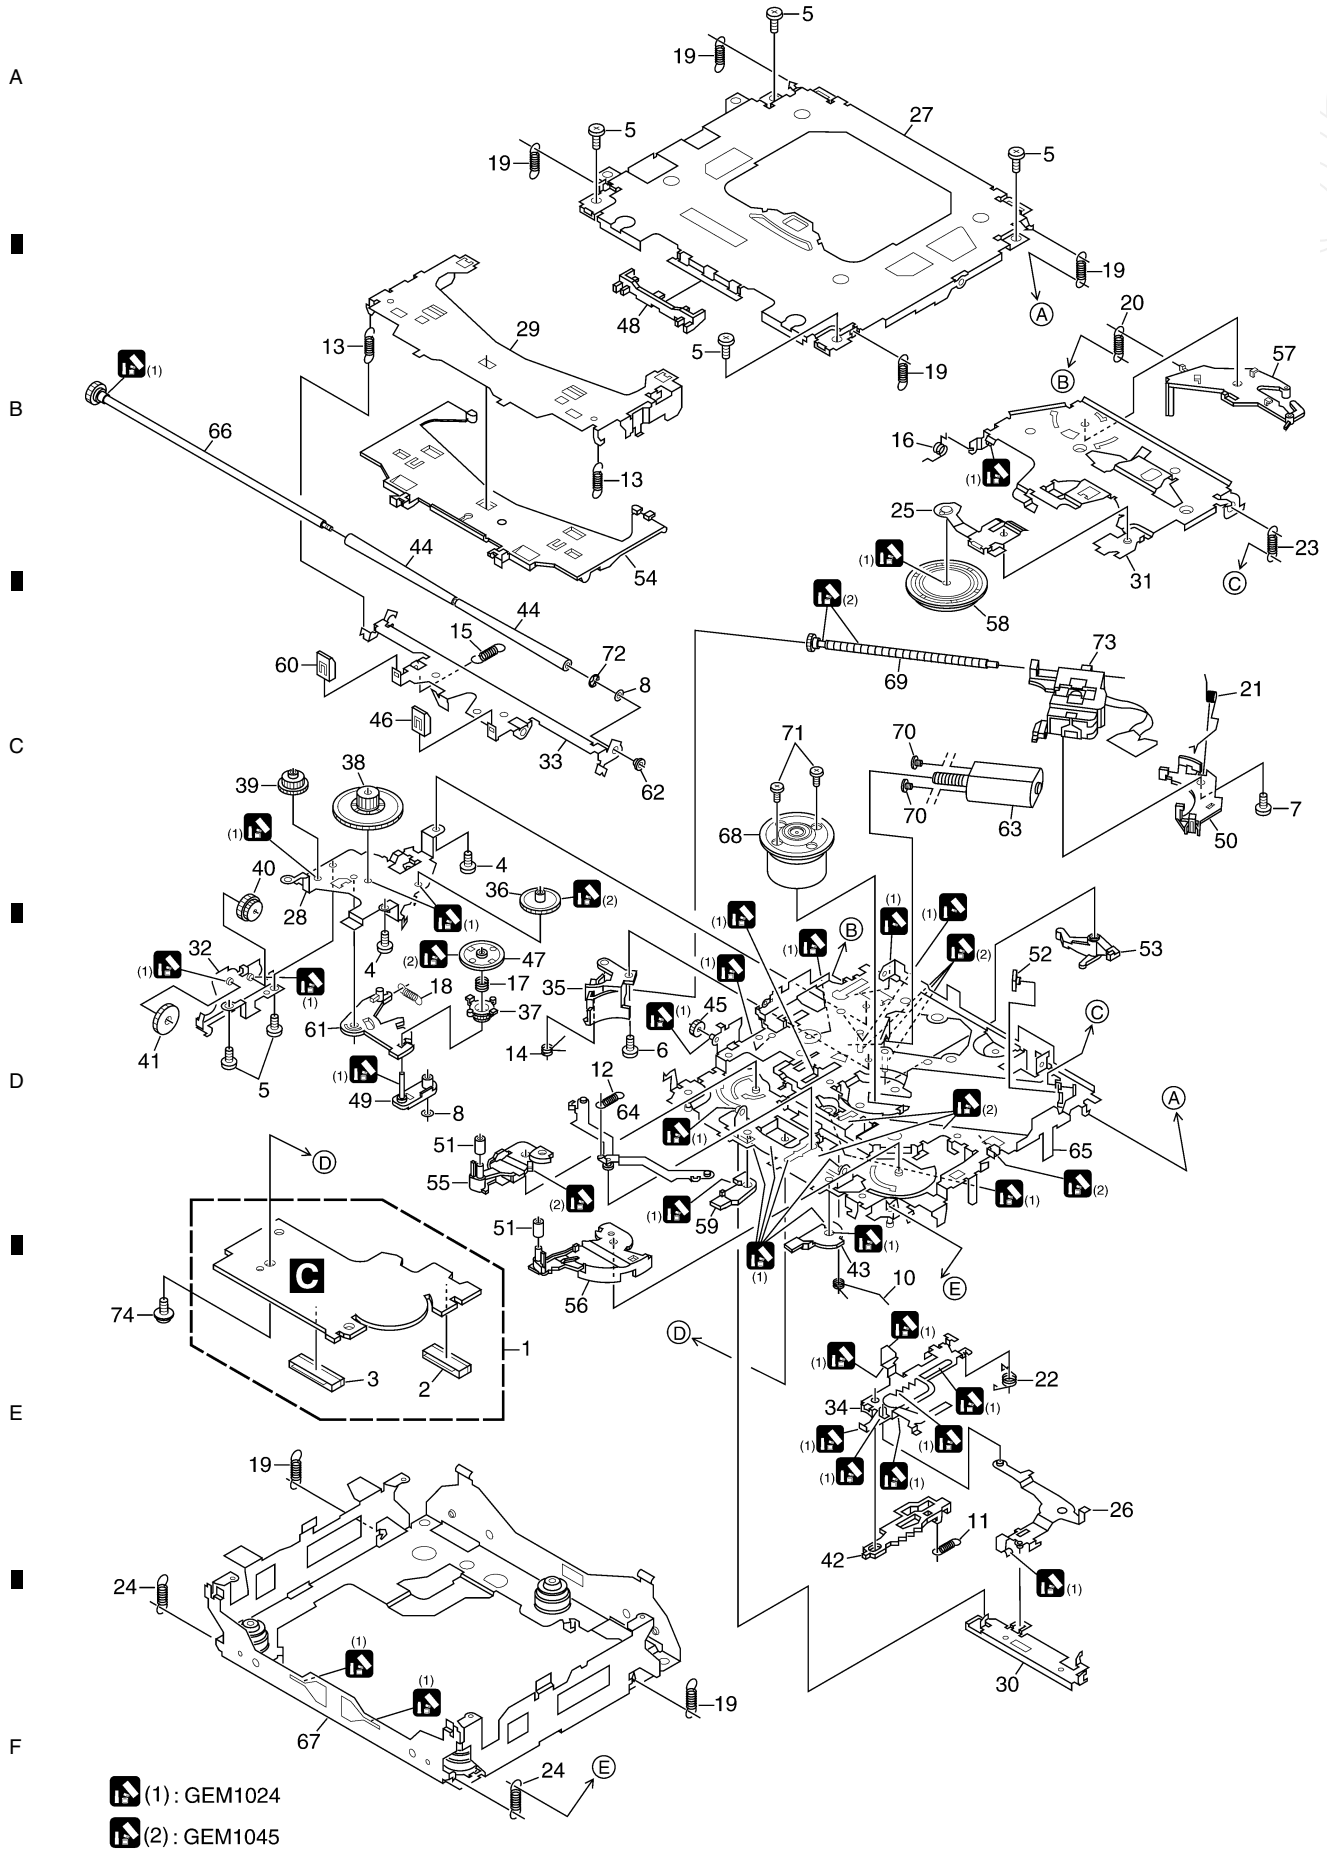

# 2.5 CD MECHANISM MODULE(S10.5)

(1): GEM1024  
 (2): GEM1045

DEH-P75BT/XN/EW5