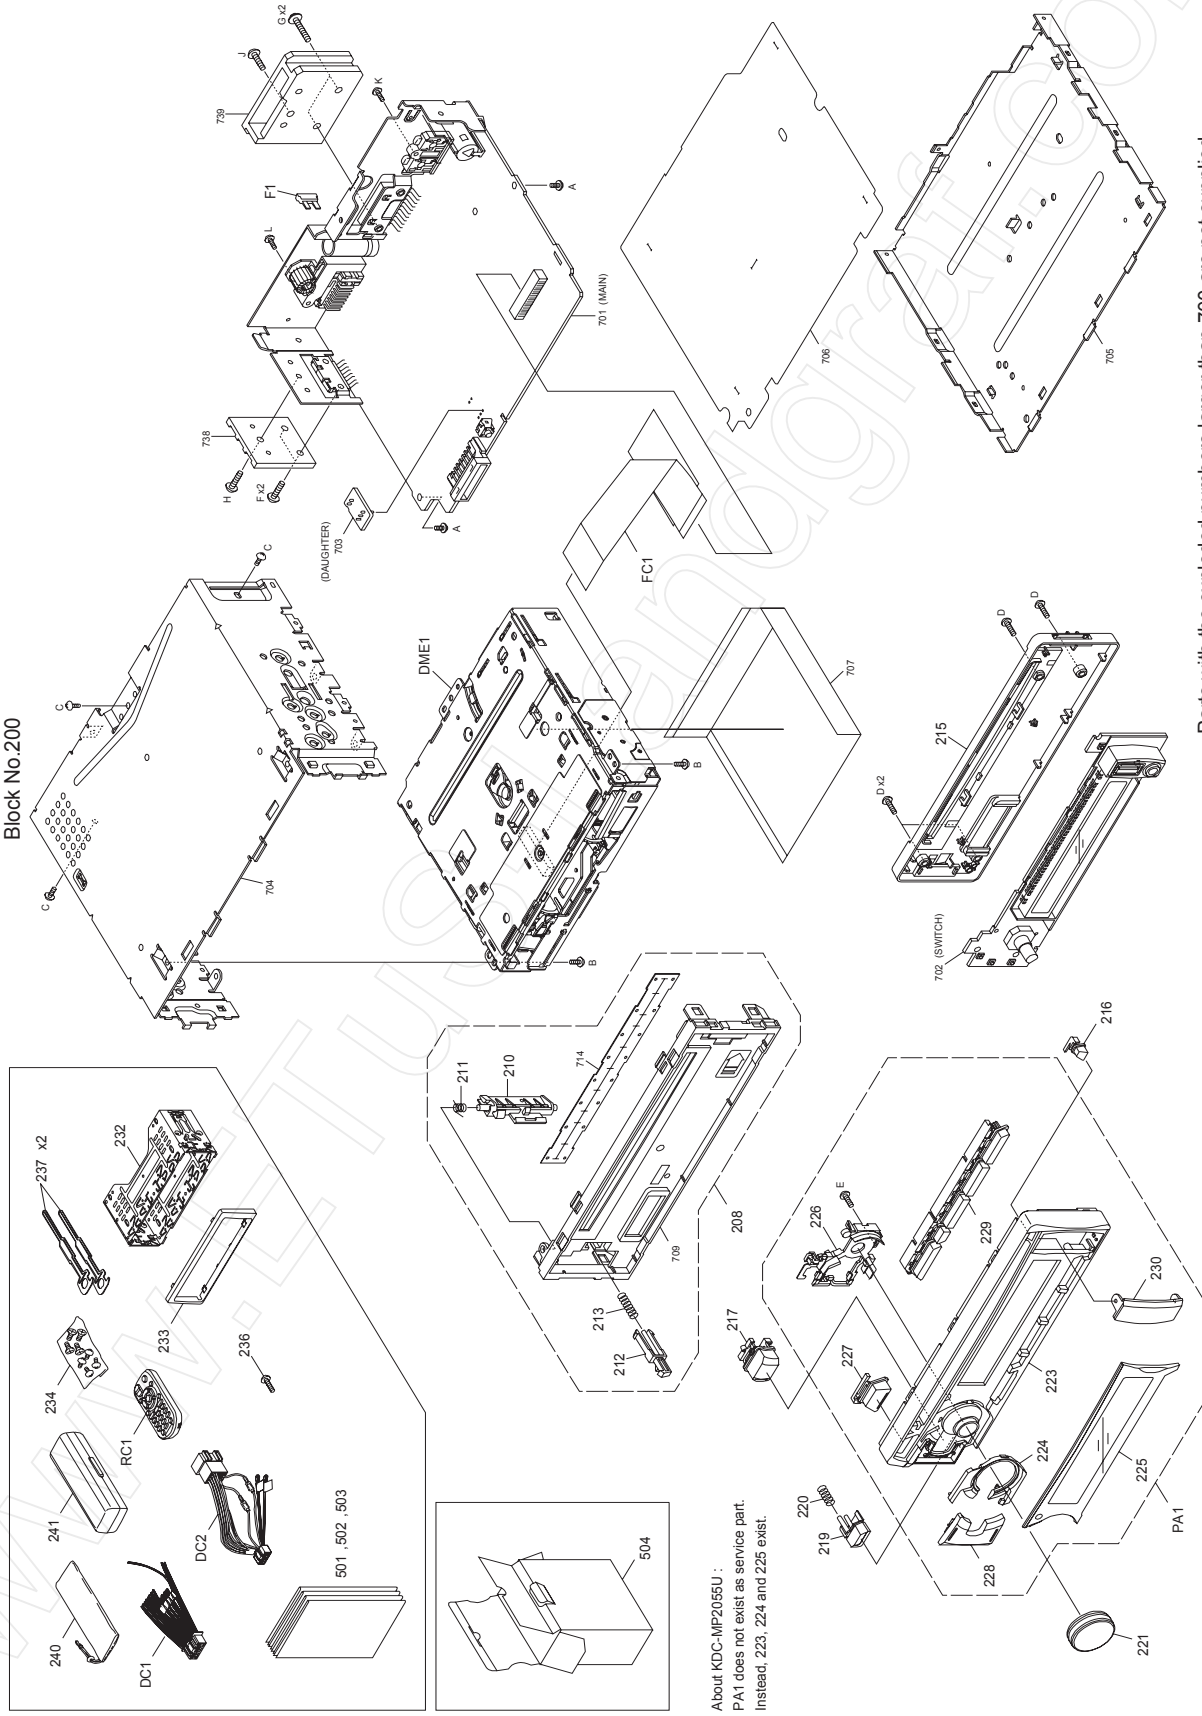

# EXPLODED VIEW (UNIT)

About KDC-MP2055U :  
 PA1 does not exist as service part.  
 Instead, 223, 224 and 225 exist.

Parts with the exploded numbers larger than 700 are not supplied.

# EXPLODED VIEW (CD MECHANISM)

HCS-1100W

Block No.130

Grease

- ★ : W01-1737-08
- : W01-1738-08
- ▲ : W01-2007-08

Parts with the exploded numbers larger than 800 are not supplied.