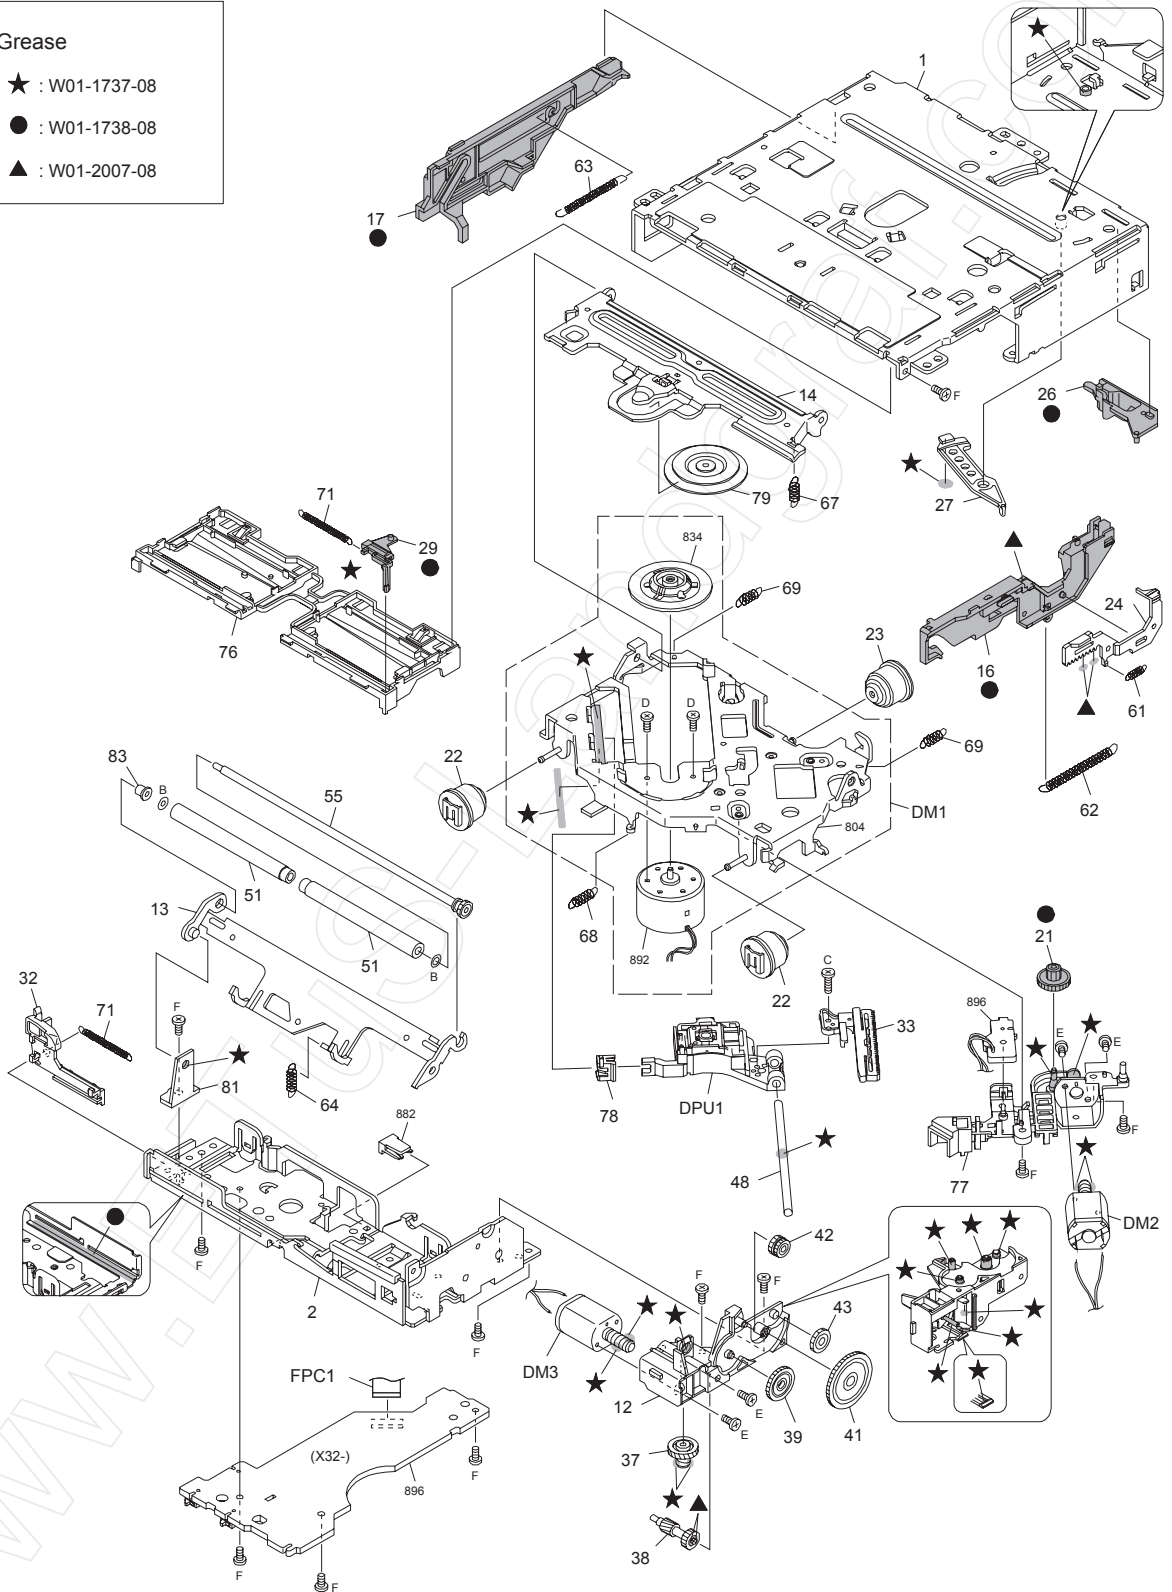

# EXPLODED VIEW (UNIT)

About KDC-MP2055U :  
 PA1 does not exist as service part.  
 Instead, 223, 224 and 225 exist.

Parts with the exploded numbers larger than 700 are not supplied.

# EXPLODED VIEW (CD MECHANISM)

HCS-1100W

Block No.130

Grease

- ★ : W01-1737-08
- : W01-1738-08
- ▲ : W01-2007-08

Parts with the exploded numbers larger than 800 are not supplied.