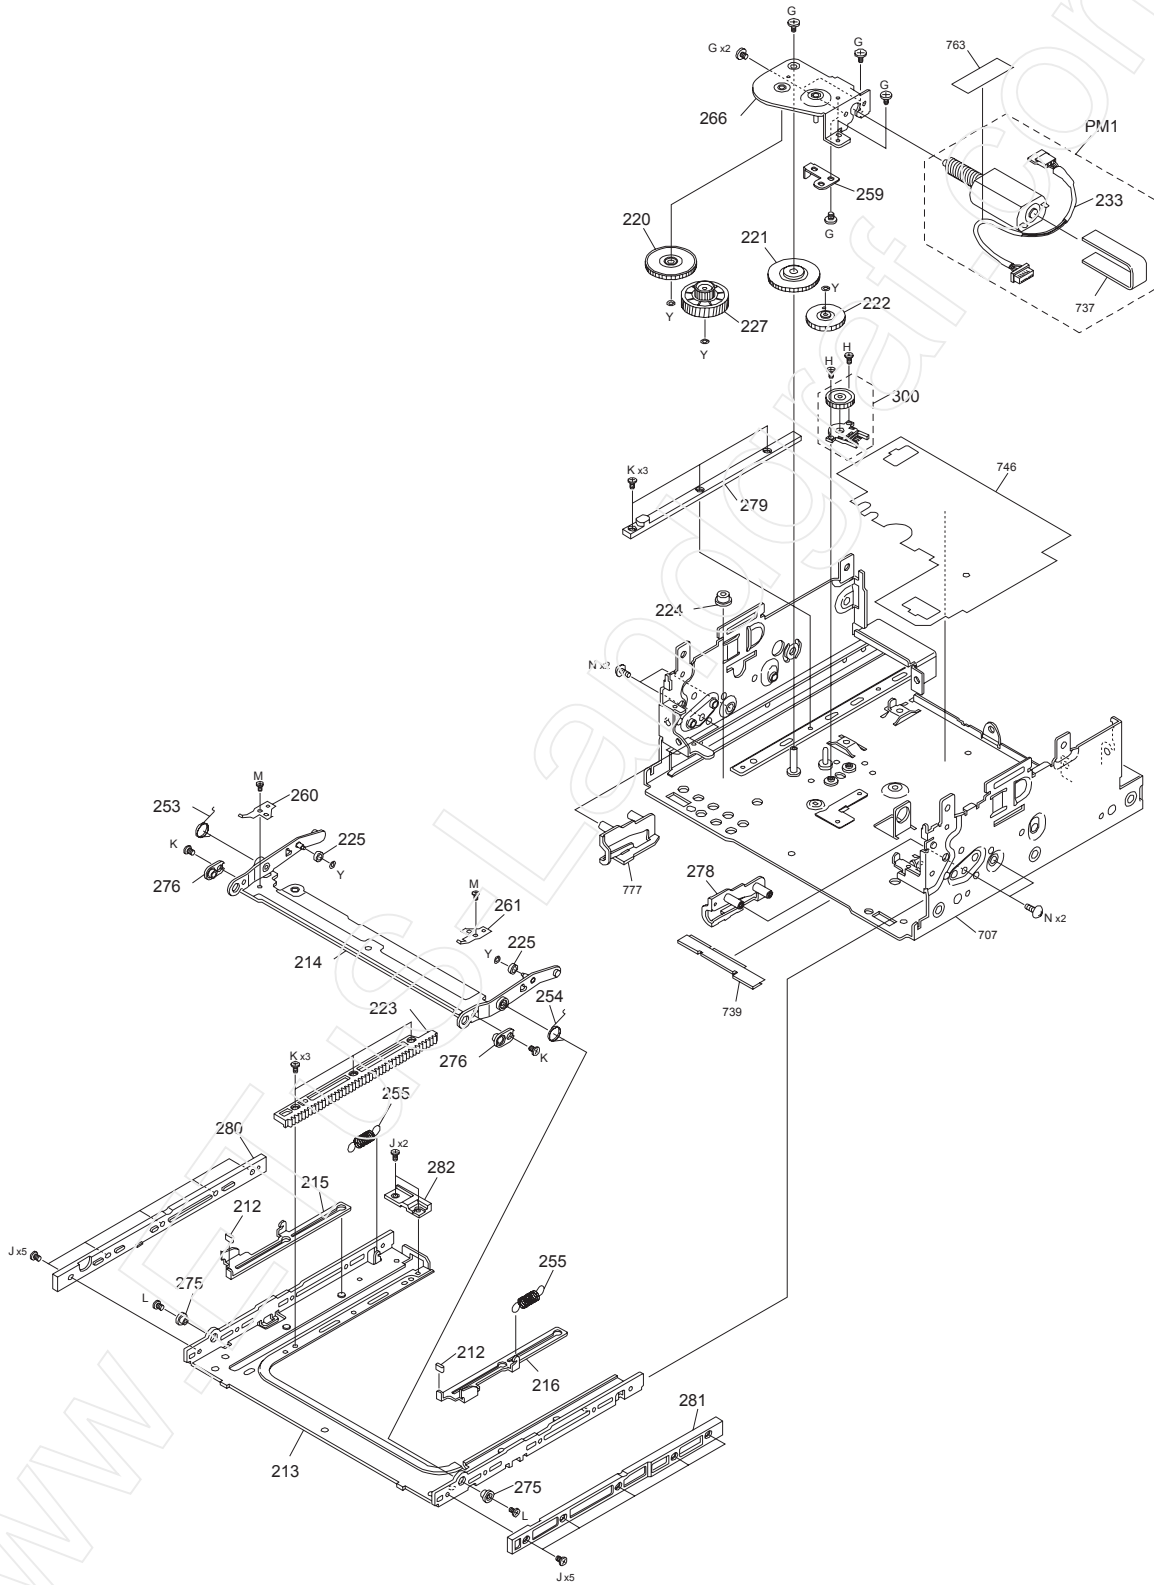

EXPLODED VIEW (UNIT)

# EXPLODED VIEW (PANEL MECHA ASSY: A10-5582-11)

Block No.100

Parts with the exploded numbers larger than 700 are not supplied.

# EXPLODED VIEW (DVD MECHANISM: D40-2251-05: FD2-2A00NXN)

Block No.130

Grease

- ★ W01-2067-08
- ▲ W01-1738-08
- W01-1743-08

Parts with the exploded numbers larger than 800 are not supplied.