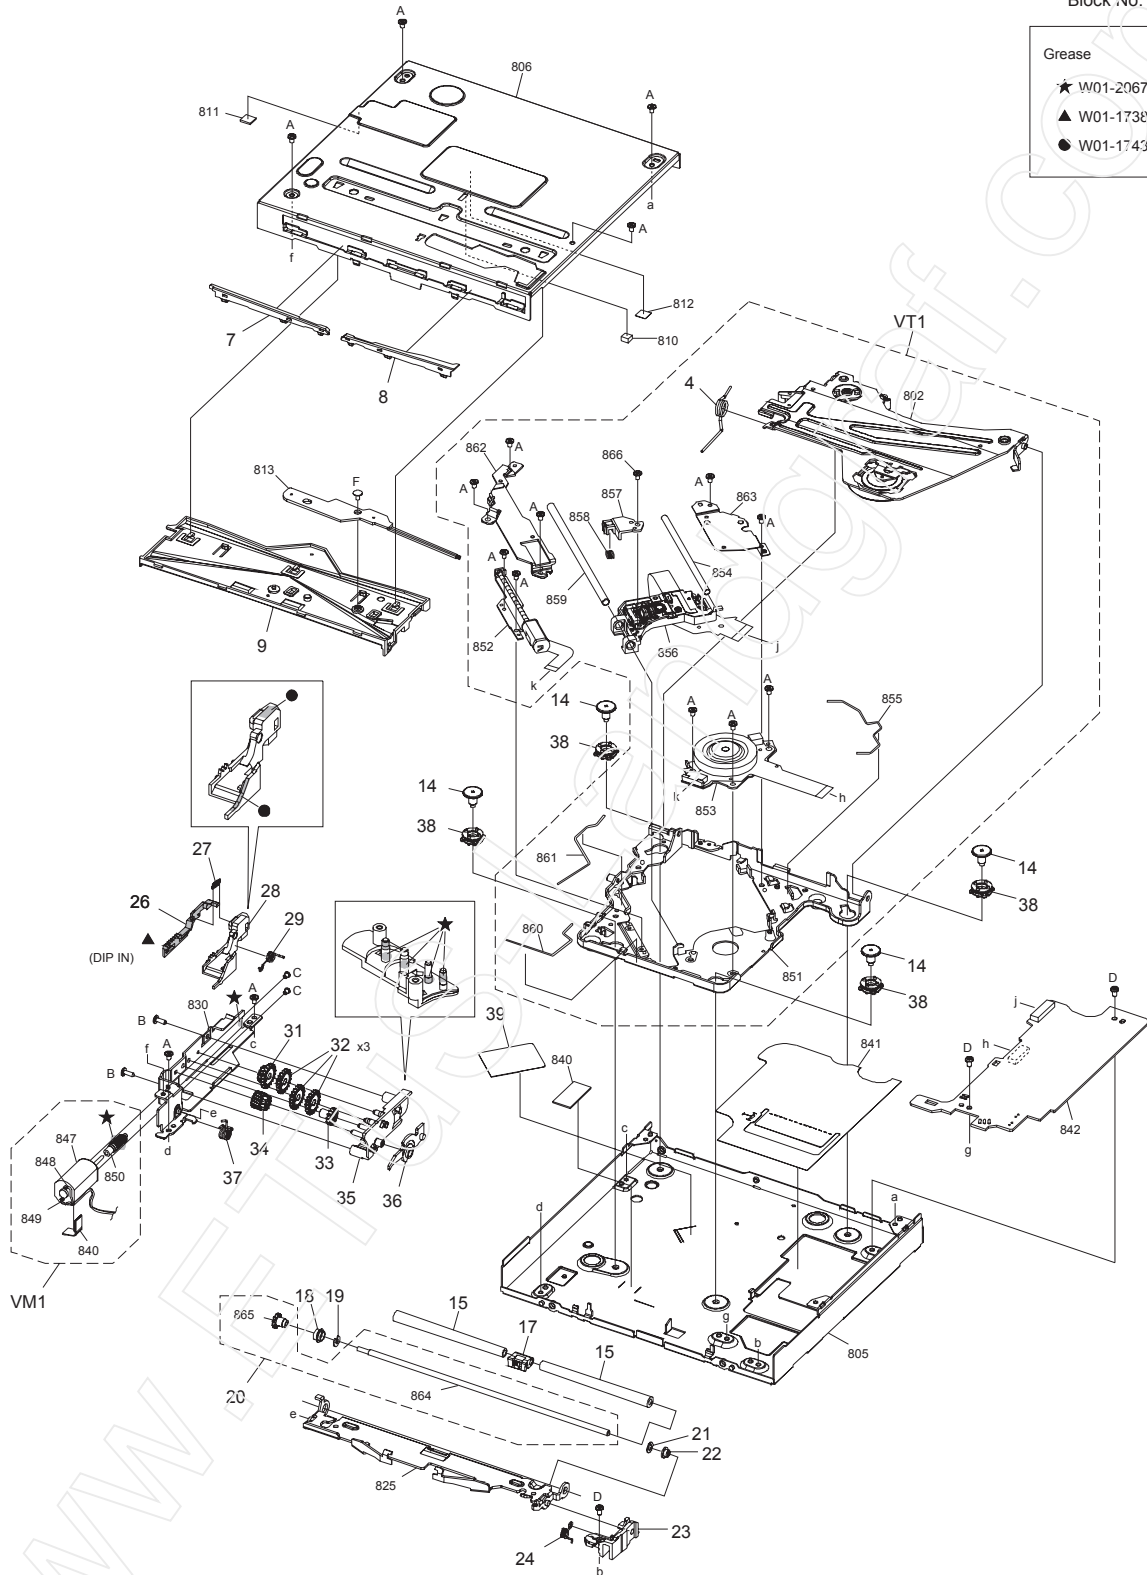

# EXPLODED VIEW (PANEL MECHA ASSY: A10-5582-11)

Block No.100

Parts with the exploded numbers larger than 700 are not supplied.

# EXPLODED VIEW (DVD MECHANISM: D40-2251-05: FD2-2A00NXN)

Block No.130

Grease

- ★ W01-2067-08
- ▲ W01-1738-08
- W01-1743-08

Parts with the exploded numbers larger than 800 are not supplied.