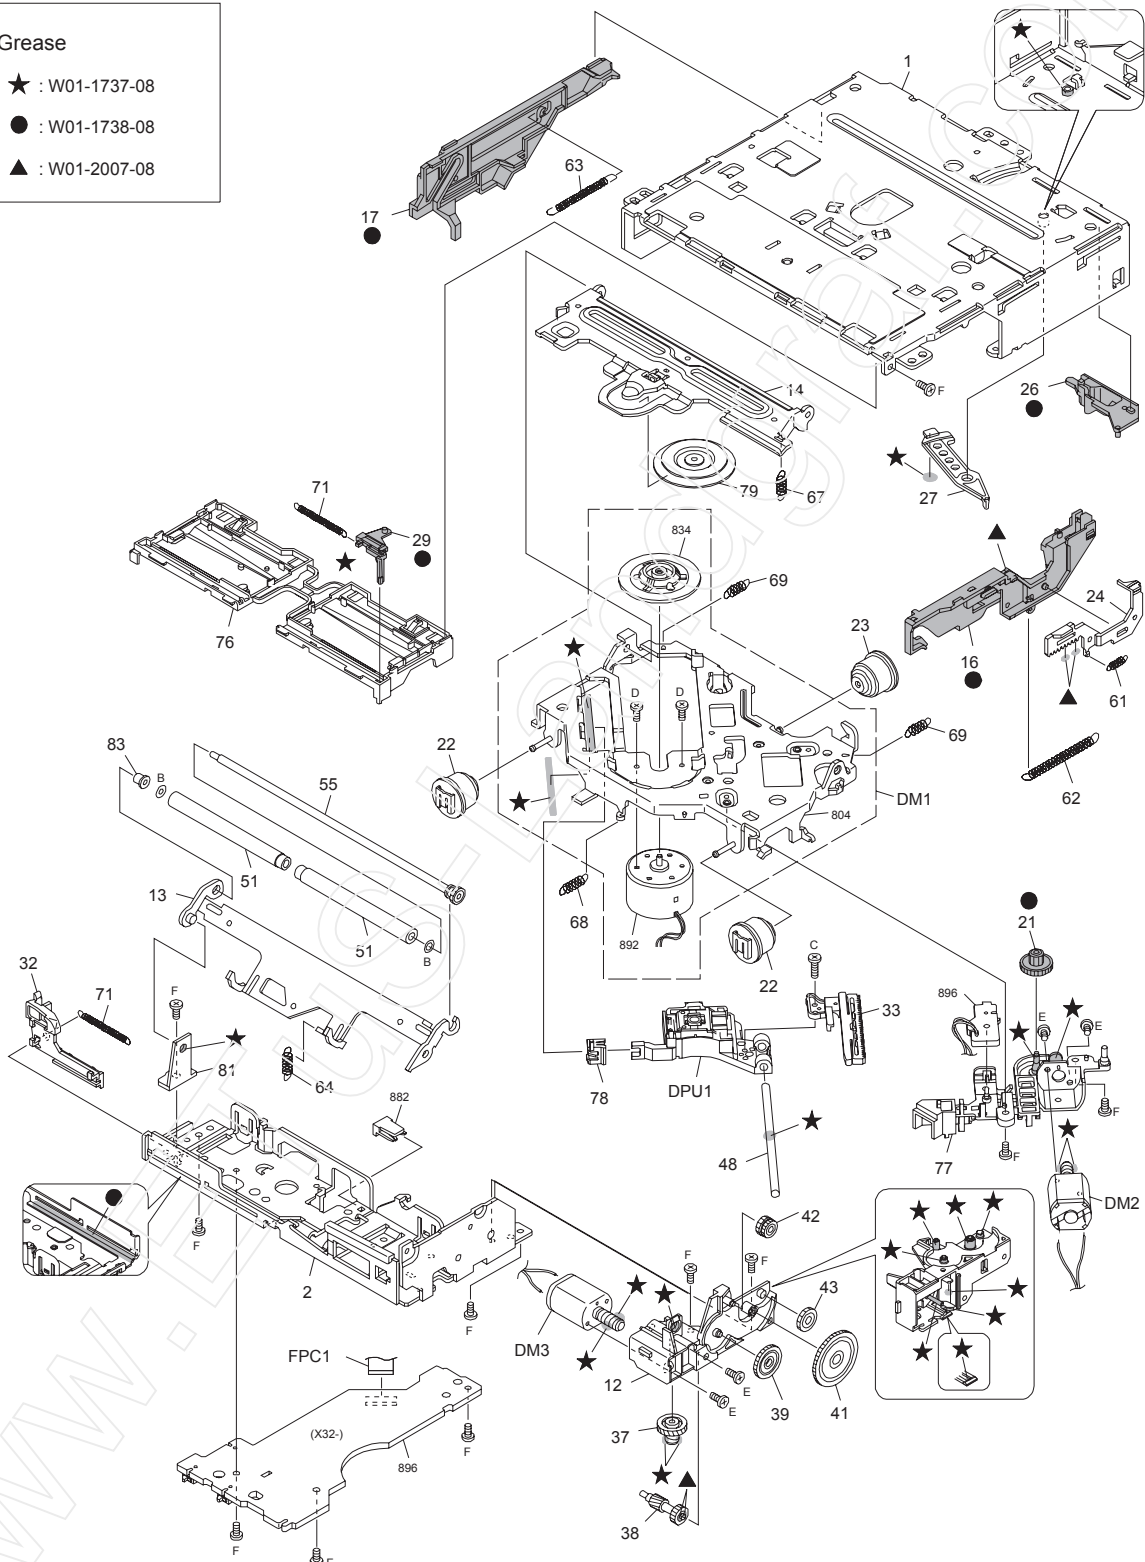

EXPLODED VIEW (CD MECHANISM: X92-6740-00)

Block No.130

Grease
 ★ : W01-1737-08
 ● : W01-1738-08
 ▲ : W01-2007-08

Parts with the exploded numbers larger than 800 are not supplied.