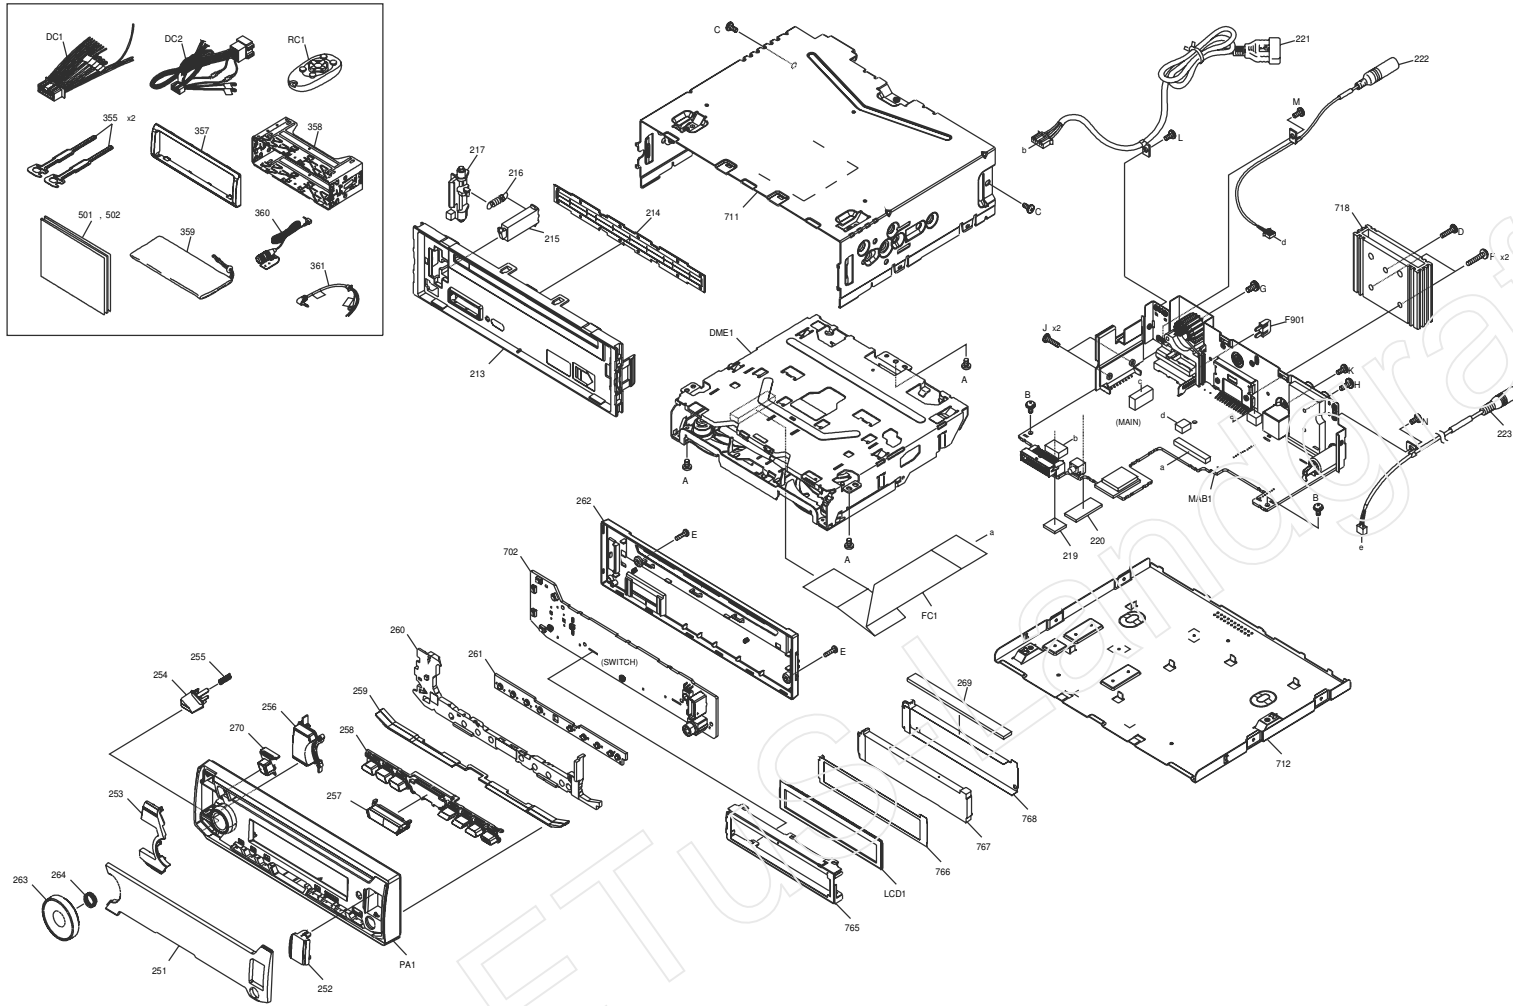

EXPLODED VIEW (UNIT)

Block No.M1MM

No.MA668

created date:2017-10-02

(No.MA668<Rev.001>)3/19