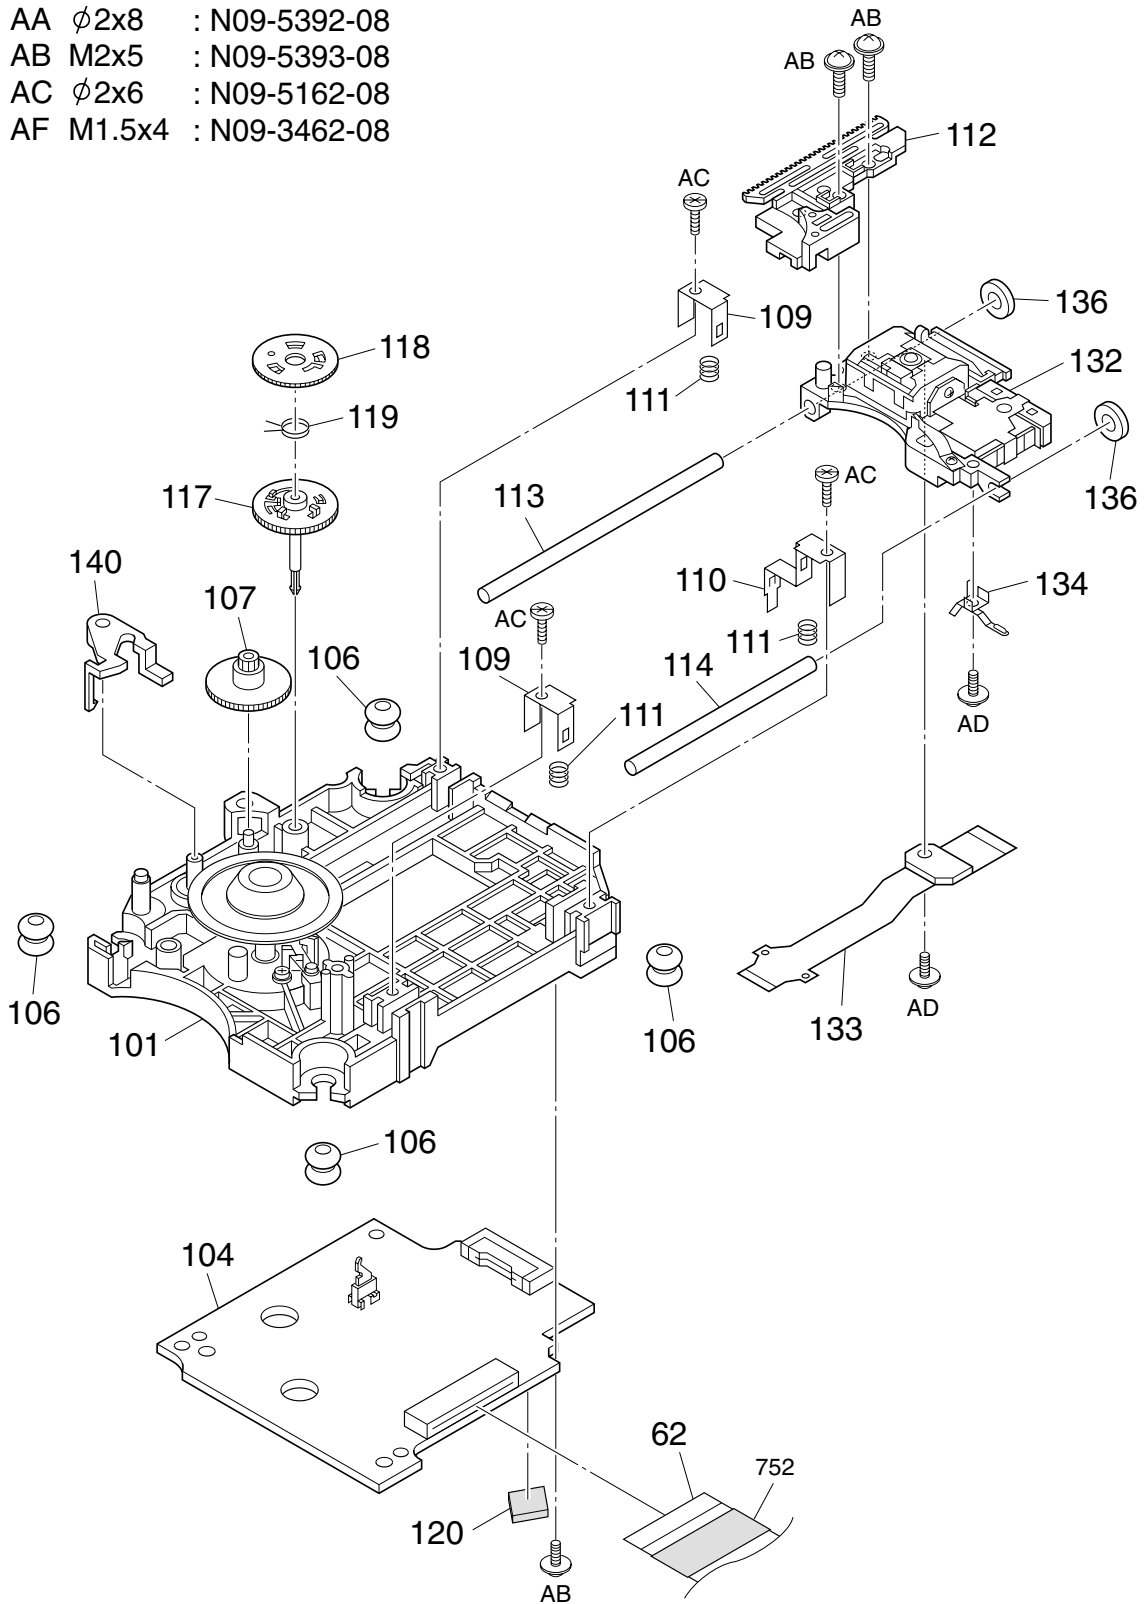

# DV-5050M/5900M/DVF-J6050/J6050-G

## EXPLODED VIEW(MECHANISM)

- AA  $\phi 2 \times 8$  : N09-5392-08
- AB M2x5 : N09-5393-08
- AC  $\phi 2 \times 6$  : N09-5162-08
- AF M1.5x4 : N09-3462-08

TRAVERSE