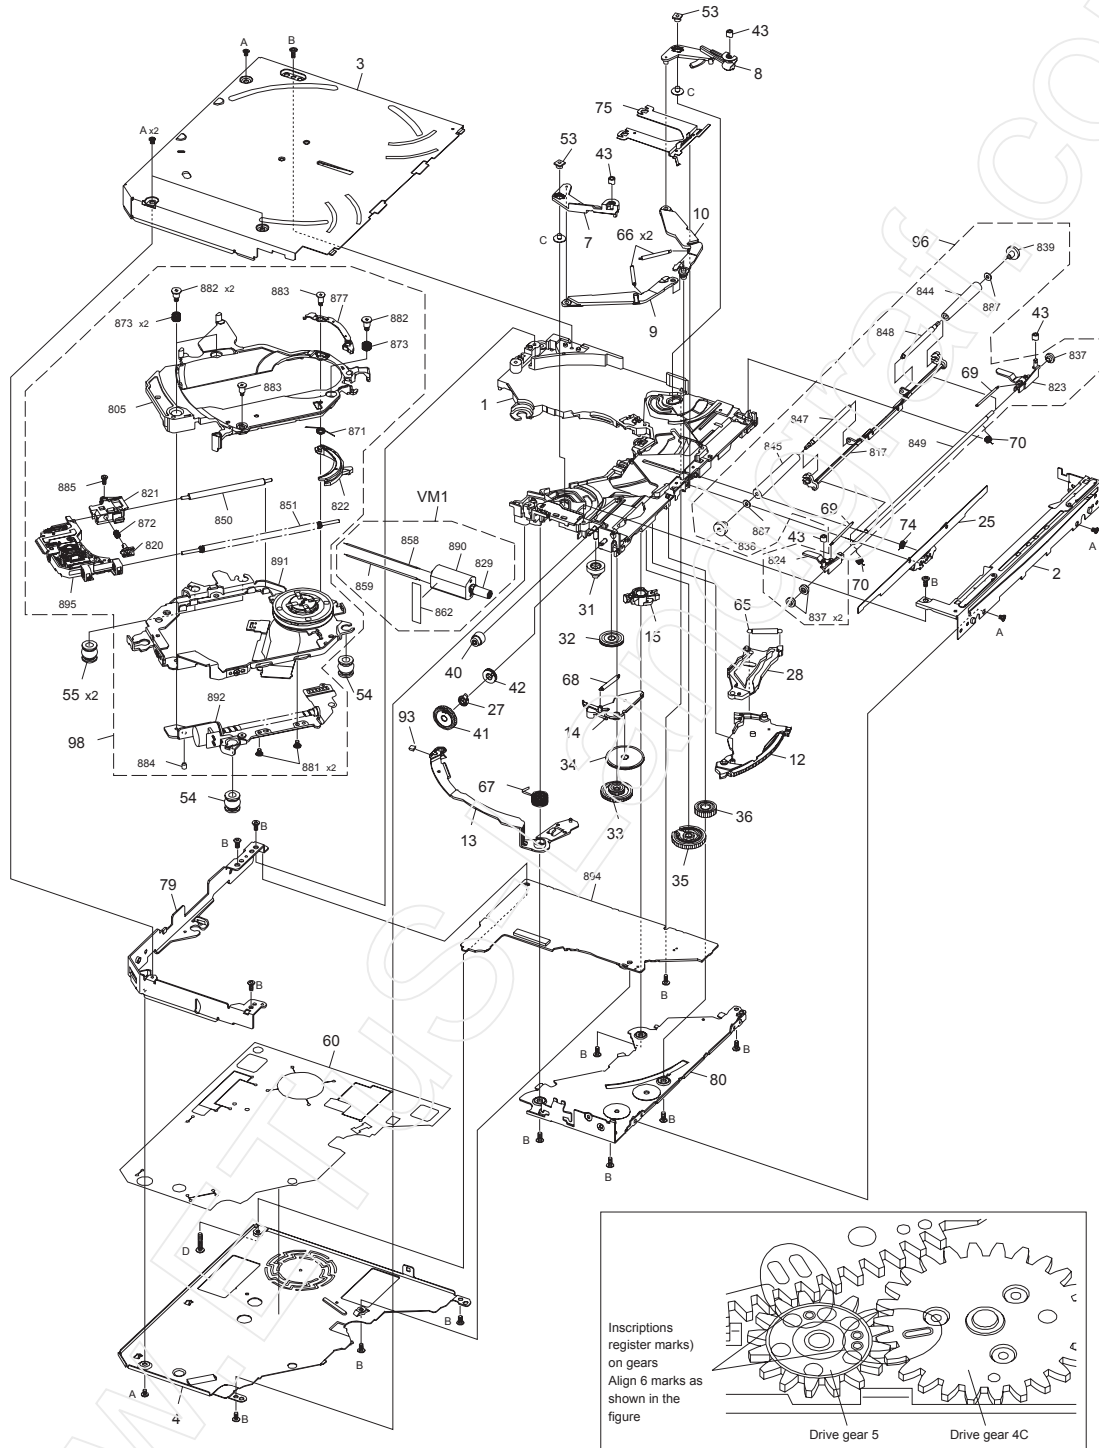

EXPLODED VIEW (UNIT)

Block No.200

No. WA025

created date:2012-02-17

EXPLODED VIEW (DISPLAY ASSY):

DNX7310BT,DNX7310BTM,DNX7310BT,DNX7210BT,DNX9210BT

Elock No.200A

Parts with the exploded numbers larger than 700 are not supplied.

No.WA025

created date:2012-02-17

EXPLODED VIEW (DVD MECHANISM)

X92-6640-04(DVS-8714W)

Block No.15C

Parts with the exploded numbers larger than 700 are not supplied.