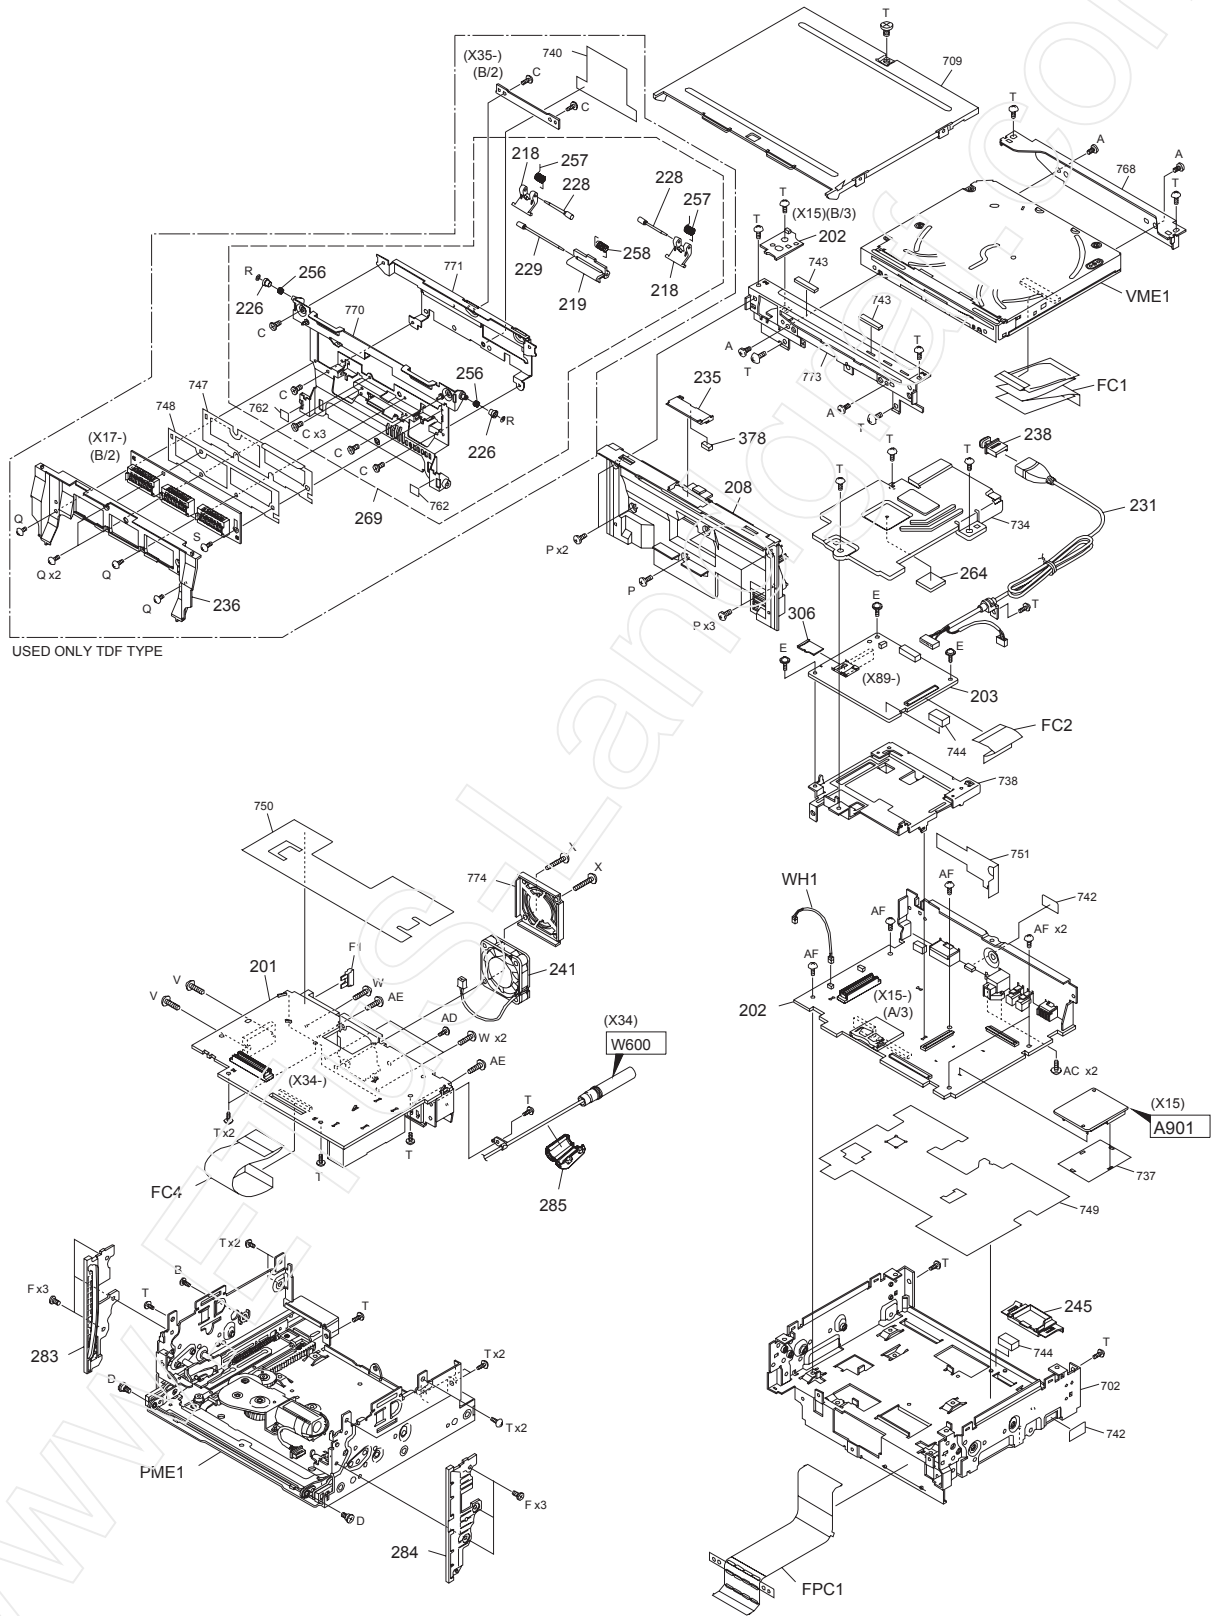

EXPLODED VIEW (UNIT)

Block No.200

No. WA025

created date:2012-02-17

EXPLODED VIEW (DISPLAY ASSY):

DNX7310BT,DNX7310BTM,DNX7310BT,DNX7210BT,DNX9210BT

Elock No.200A

Parts with the exploded numbers larger than 700 are not supplied.

No.WA025

created date:2012-02-17

EXPLODED VIEW (DVD MECHANISM)

X92-6640-04(DVS-8714W)

Block No.15C

Parts with the exploded numbers larger than 700 are not supplied.