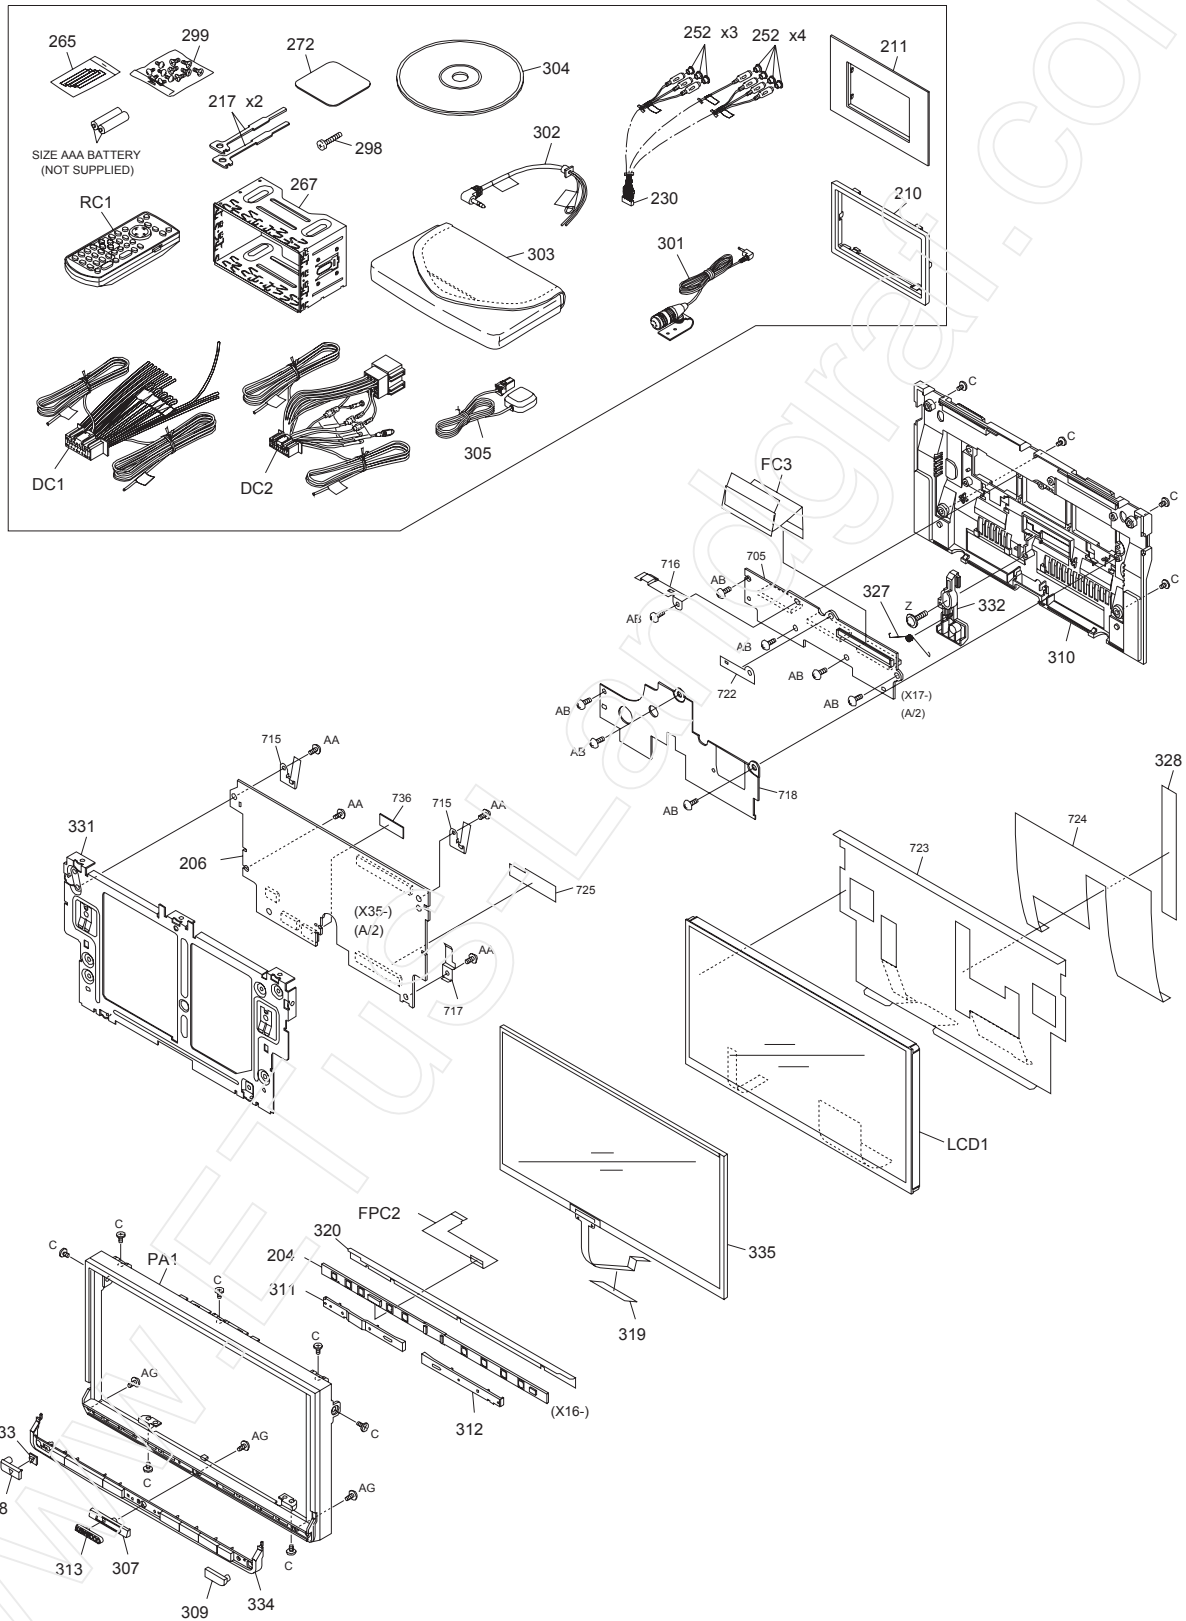

EXPLODED VIEW (UNIT)

Block No.200

No. WA025

created date:2012-02-17

EXPLODED VIEW (DISPLAY ASSY):

DNX7310BT,DNX7310BTM,DNX7310BT,DNX7210BT,DNX9210BT

Elock No.200A

Parts with the exploded numbers larger than 700 are not supplied.

No.WA025

created date:2012-02-17

EXPLODED VIEW (DVD MECHANISM)

X92-6640-04(DVS-8714W)

Block No.15C

Parts with the exploded numbers larger than 700 are not supplied.