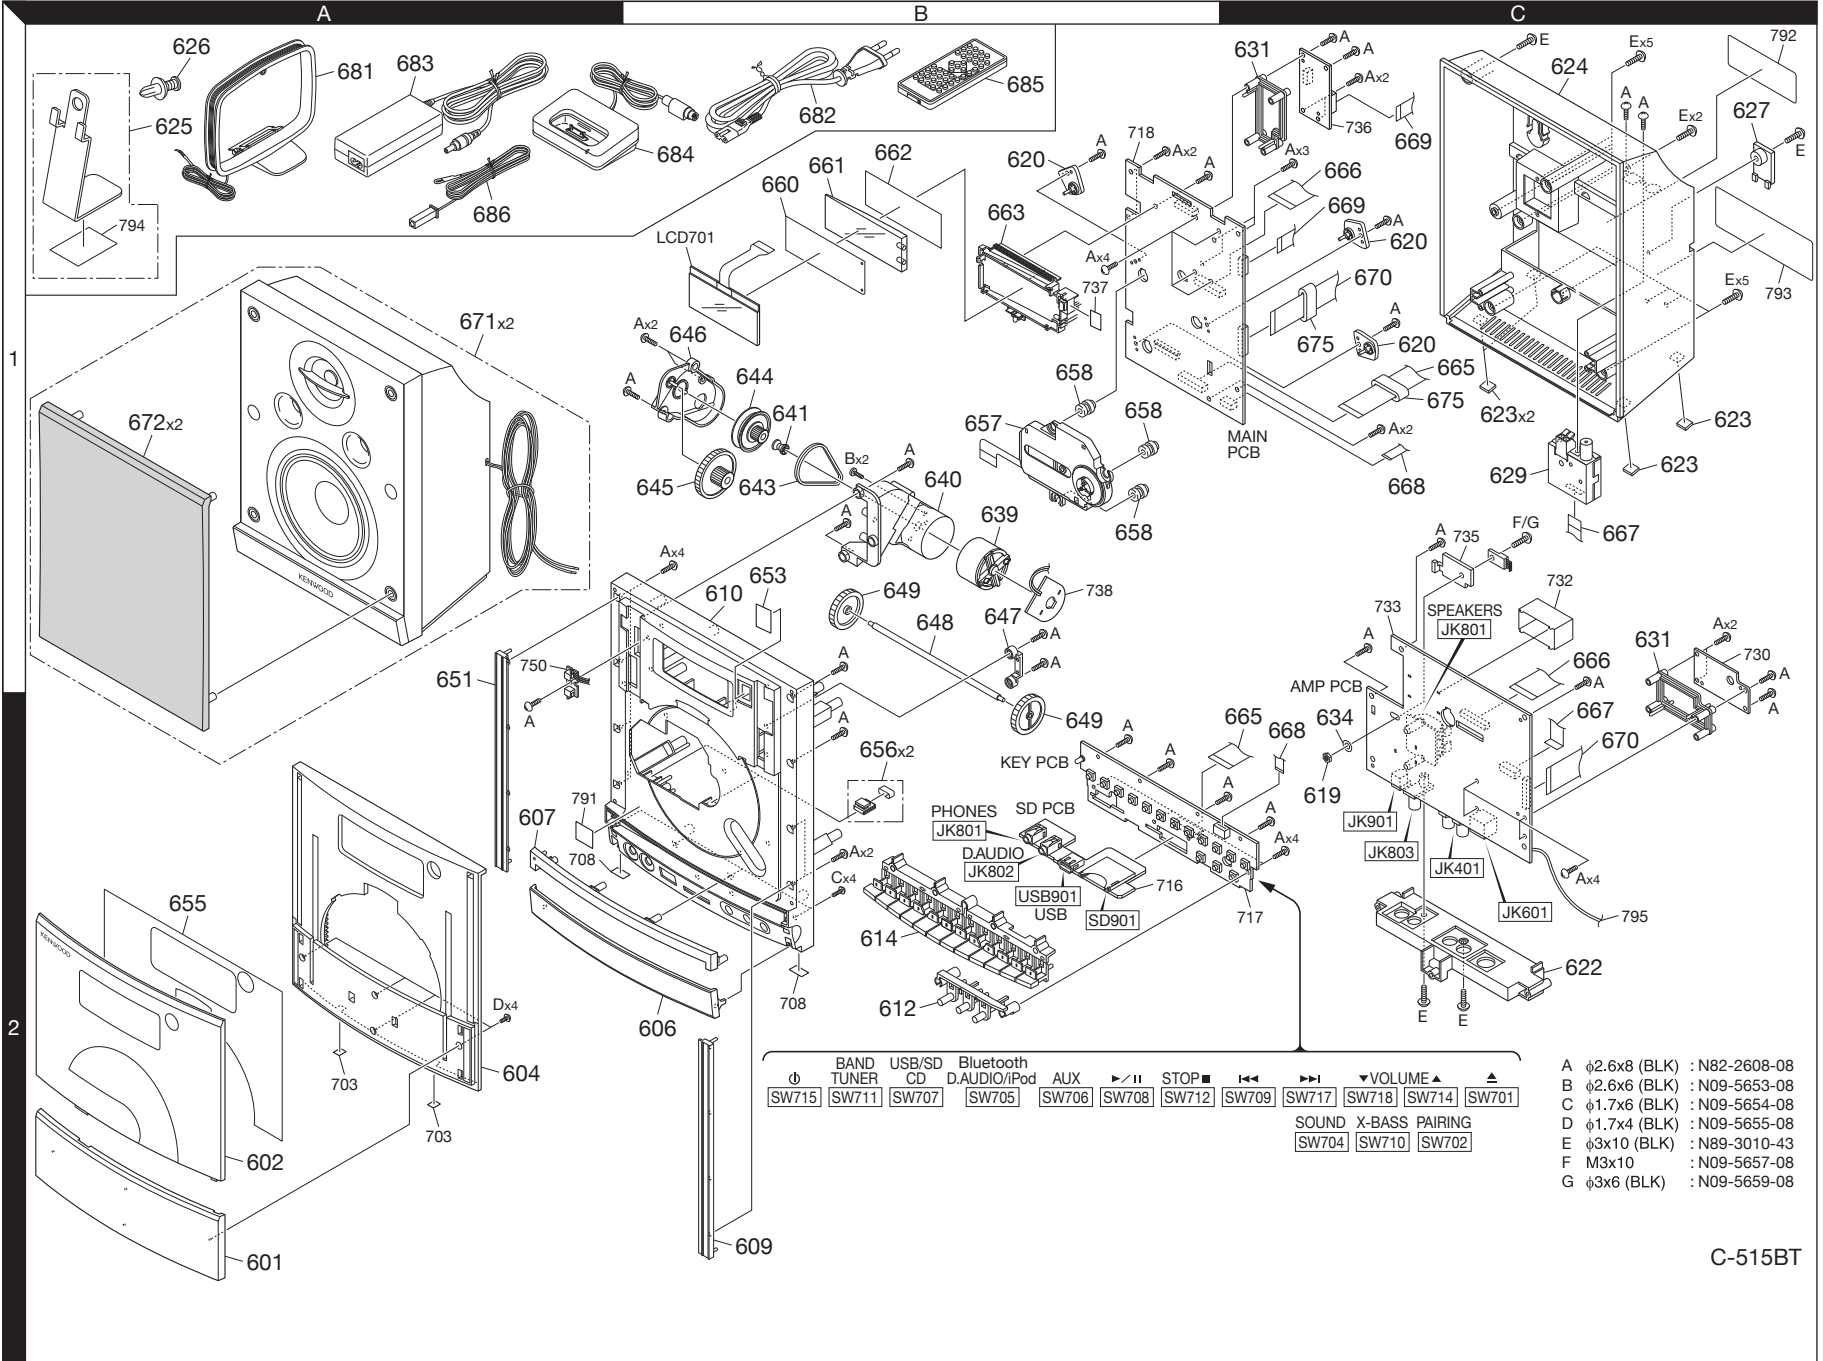

Parts with the exploded numbers larger than 700 are not supplied.

Φ	BAND TUNER	USB/SD CD	Bluetooth D.AUDIO/iPod	AUX	▶/	STOP	◀	▶	▼VOLUME▲	▲
SW715	SW711	SW707	SW705	SW706	SW708	SW712	SW709	SW717	SW718	SW714
SOUND X-BASS PAIRING										
SW704 SW710 SW702										

- A φ2.6x8 (BLK) : N82-2608-08
- B φ2.6x6 (BLK) : N09-5653-08
- C φ1.7x6 (BLK) : N09-5654-08
- D φ1.7x4 (BLK) : N09-5655-08
- E φ3x10 (BLK) : N89-3010-43
- F M3x10 : N09-5657-08
- G φ3x6 (BLK) : N09-5659-08

C-515BT

EXPLODED VIEW (UNIT)

**RD-C313/C515
LS-C313/C515**