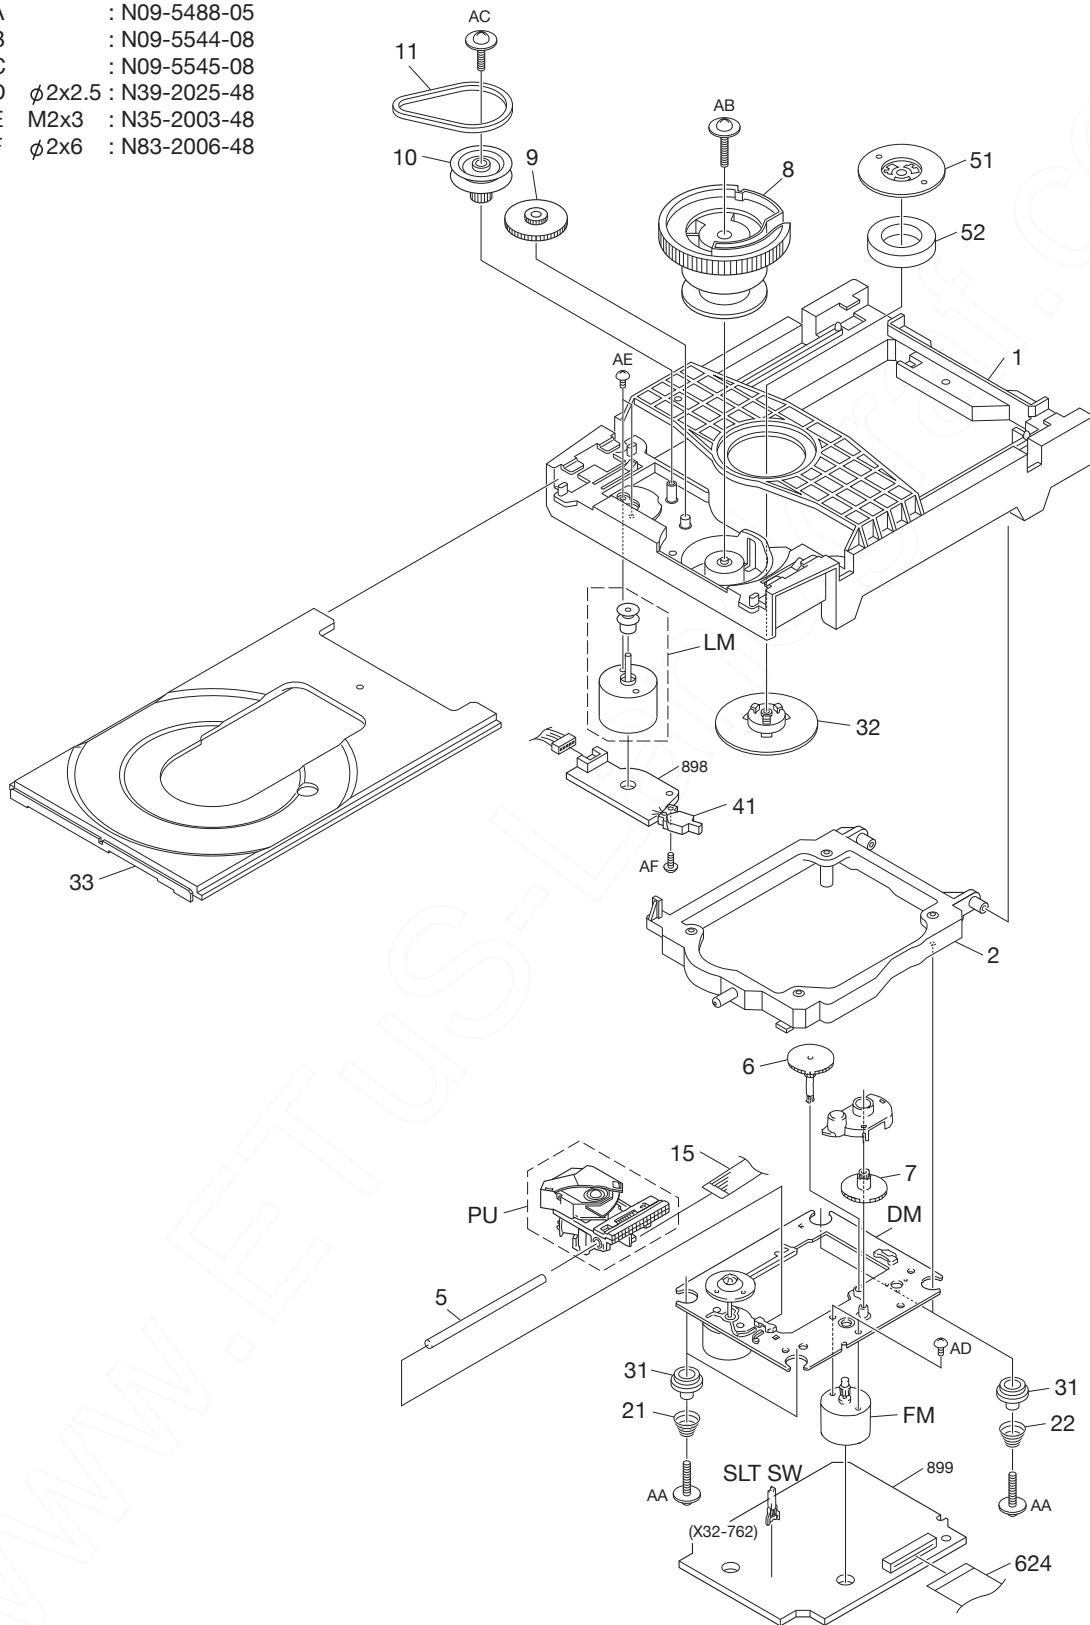

# RD-K511USB

## EXPLODED VIEW (CD MECHANISM)

- |    |                     |               |
|----|---------------------|---------------|
| AA | :                   | N09-5488-05   |
| AB | :                   | N09-5544-08   |
| AC | :                   | N09-5545-08   |
| AD | $\phi 2 \times 2.5$ | : N39-2025-48 |
| AE | M2x3                | : N35-2003-48 |
| AF | $\phi 2 \times 6$   | : N83-2006-48 |

X92-2490-21