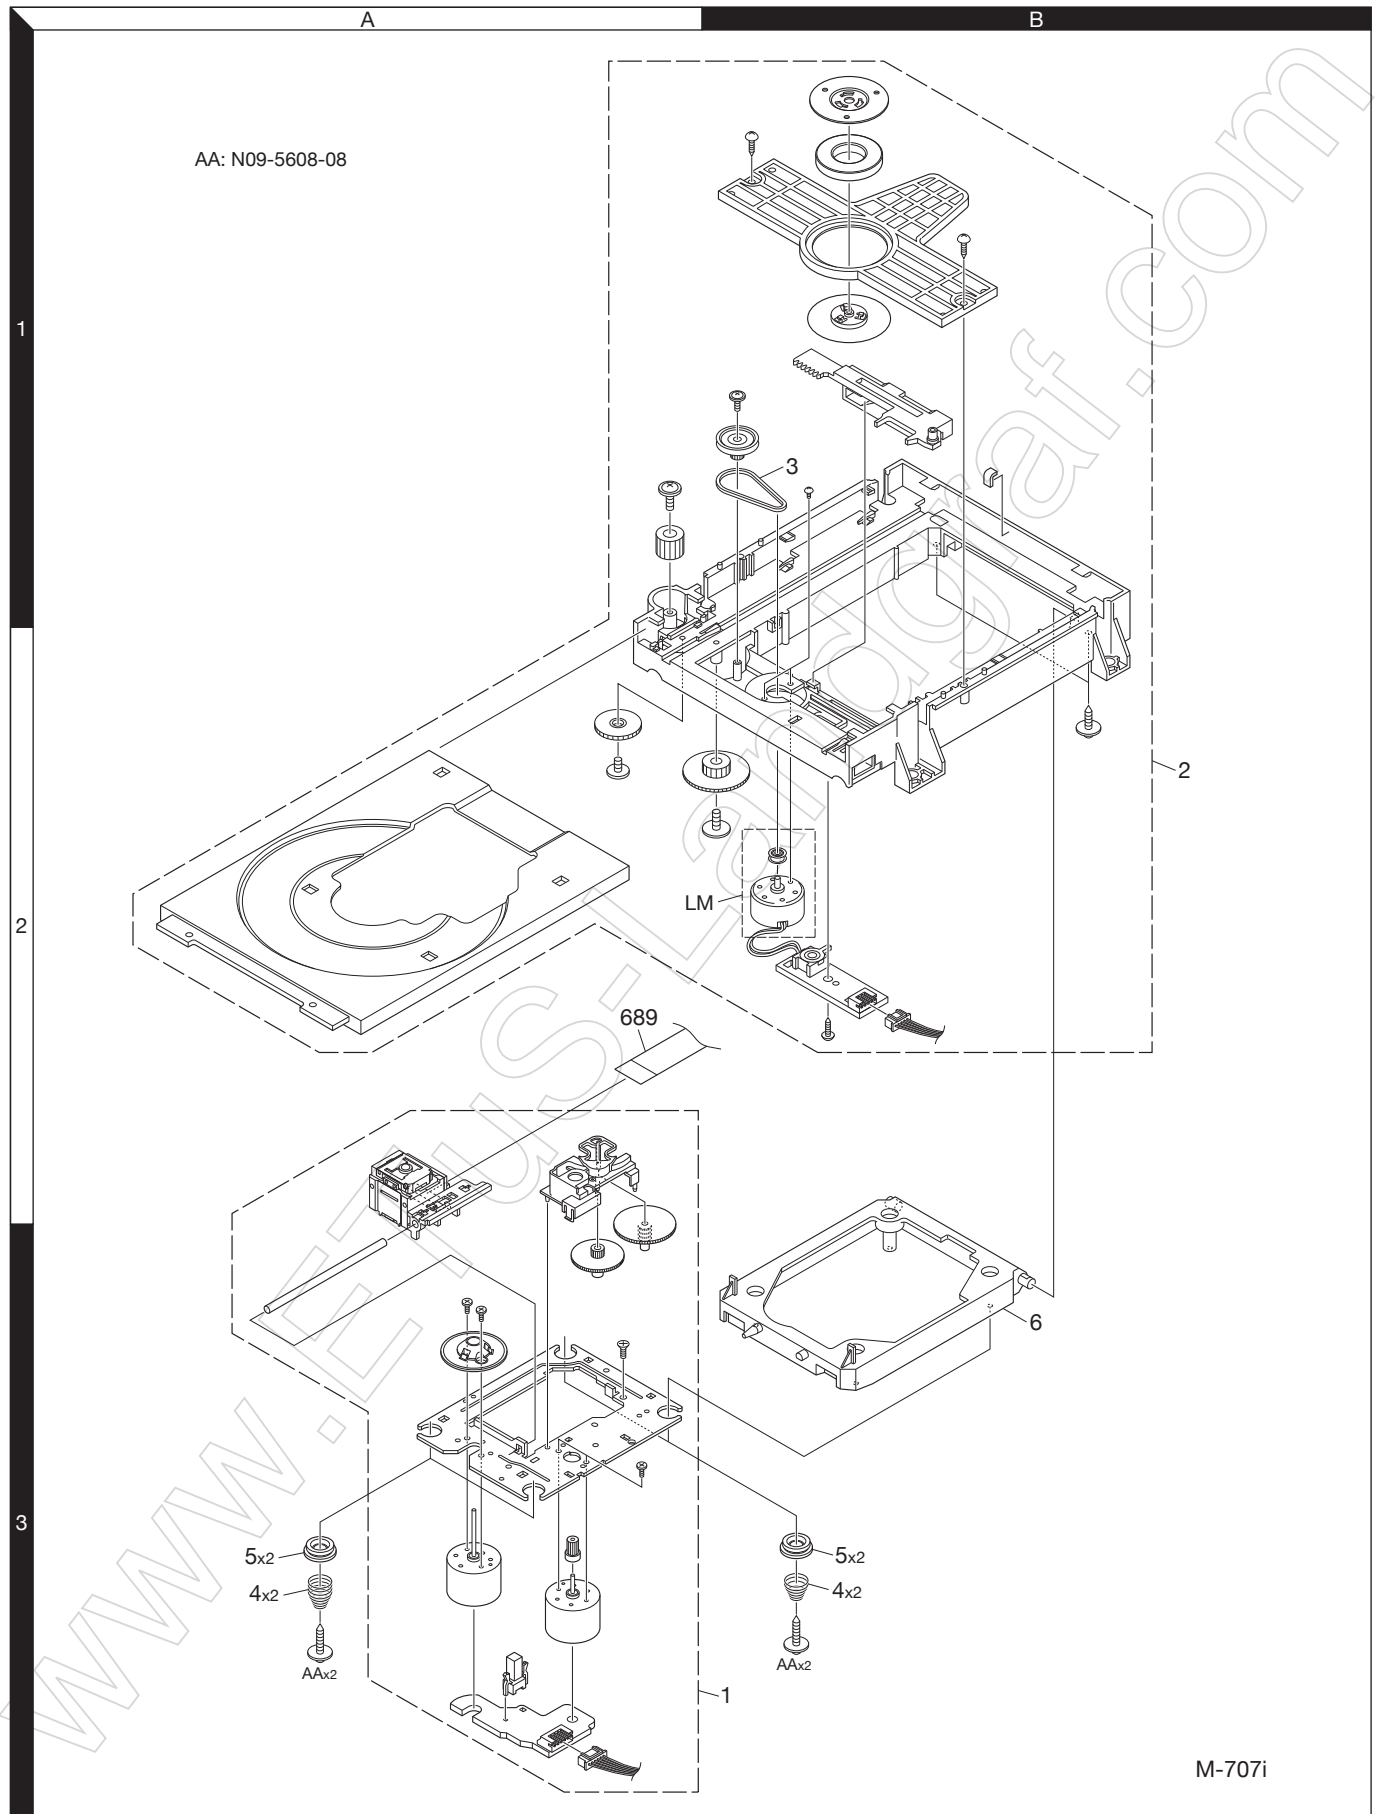

RXD-M707/LS-M707

EXPLODED VIEW (CD MECHANISM)

Parts with the exploded numbers larger than 700 are not supplied.

RXD-M707/LS-M707

EXPLODED VIEW (iPod DOCK)