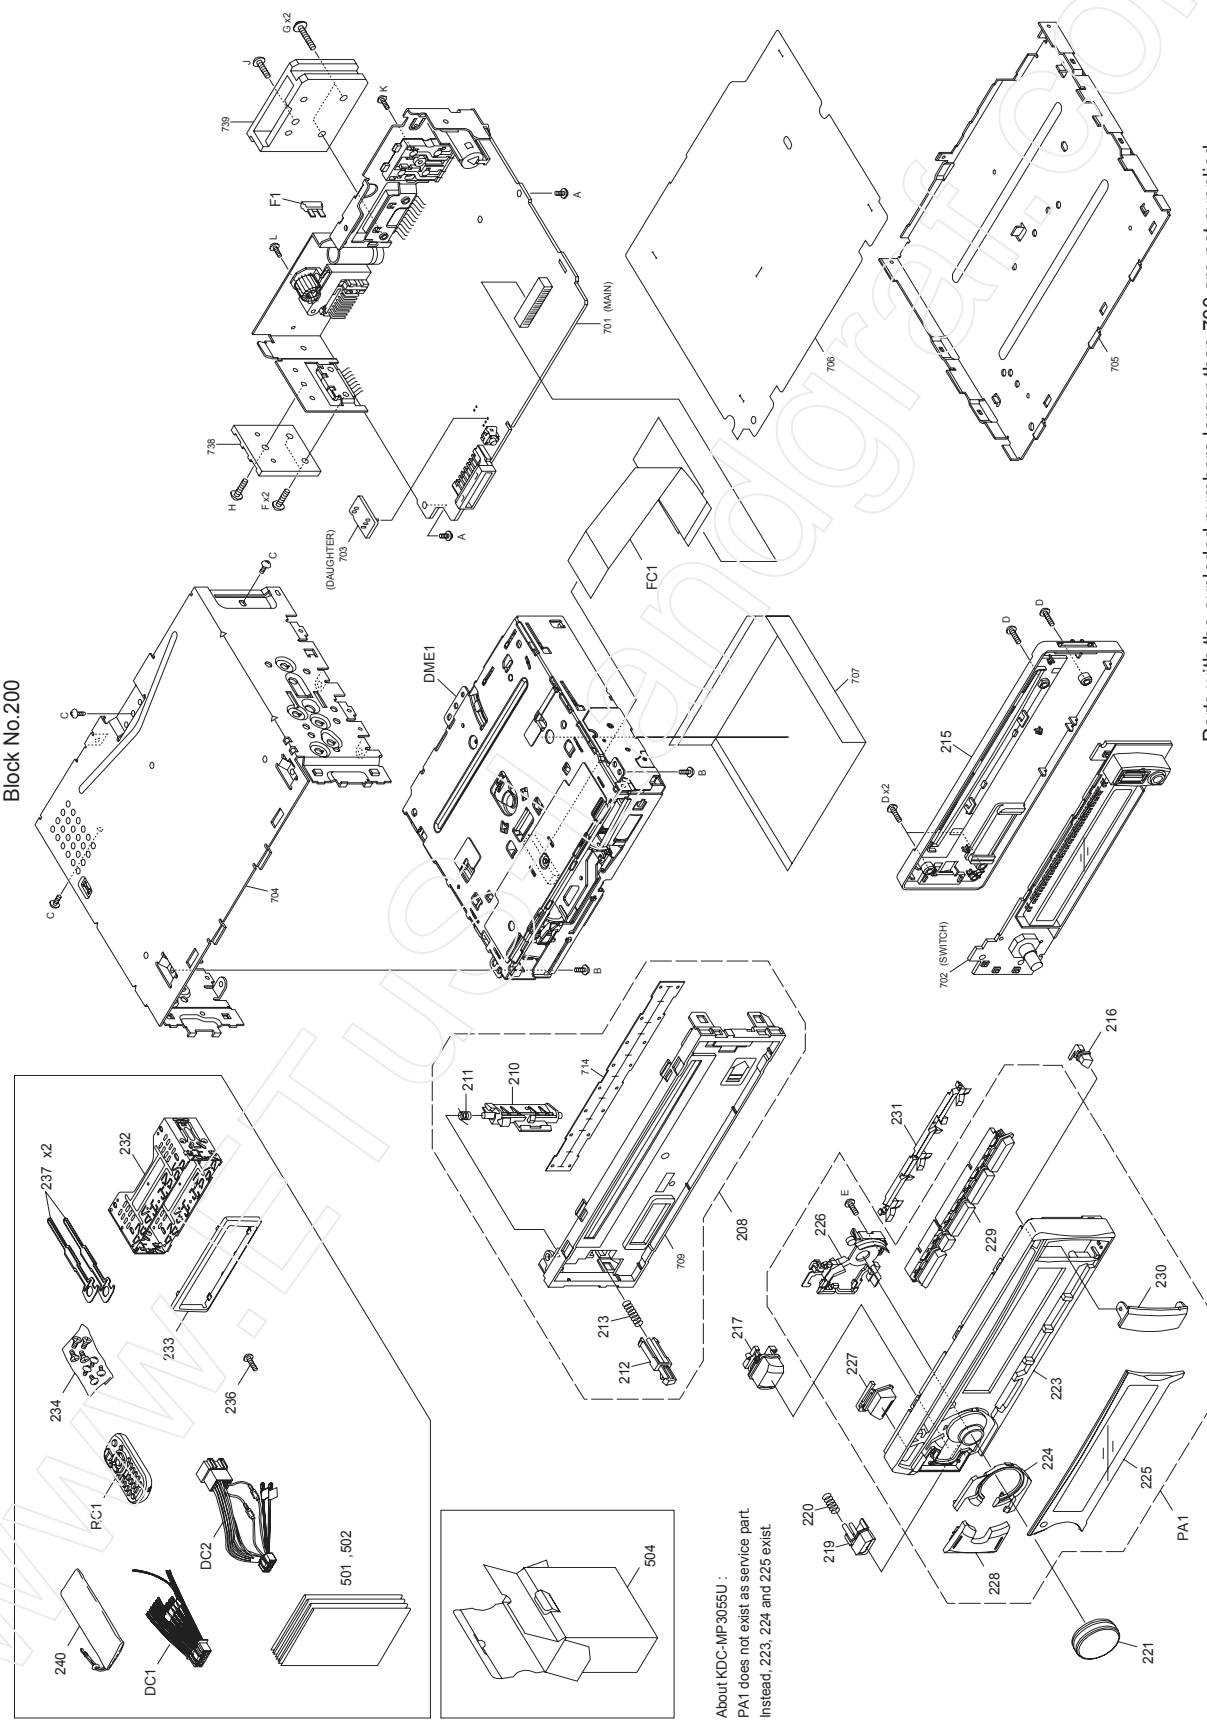

EXPLODED VIEW (UNIT)

Block No.200

About KDC-MP3055U :
PA1 does not exist as service part.
Instead, 223, 224 and 225 exist.

Parts with the exploded numbers larger than 700 are not supplied.

EXPLODED VIEW (CD MECHANISM)

HCS-1100W

Block No.130

Grease

- ★ : W01-1737-08
- : W01-1738-08
- ▲ : W01-2007-08

Parts with the exploded numbers larger than 800 are not supplied.