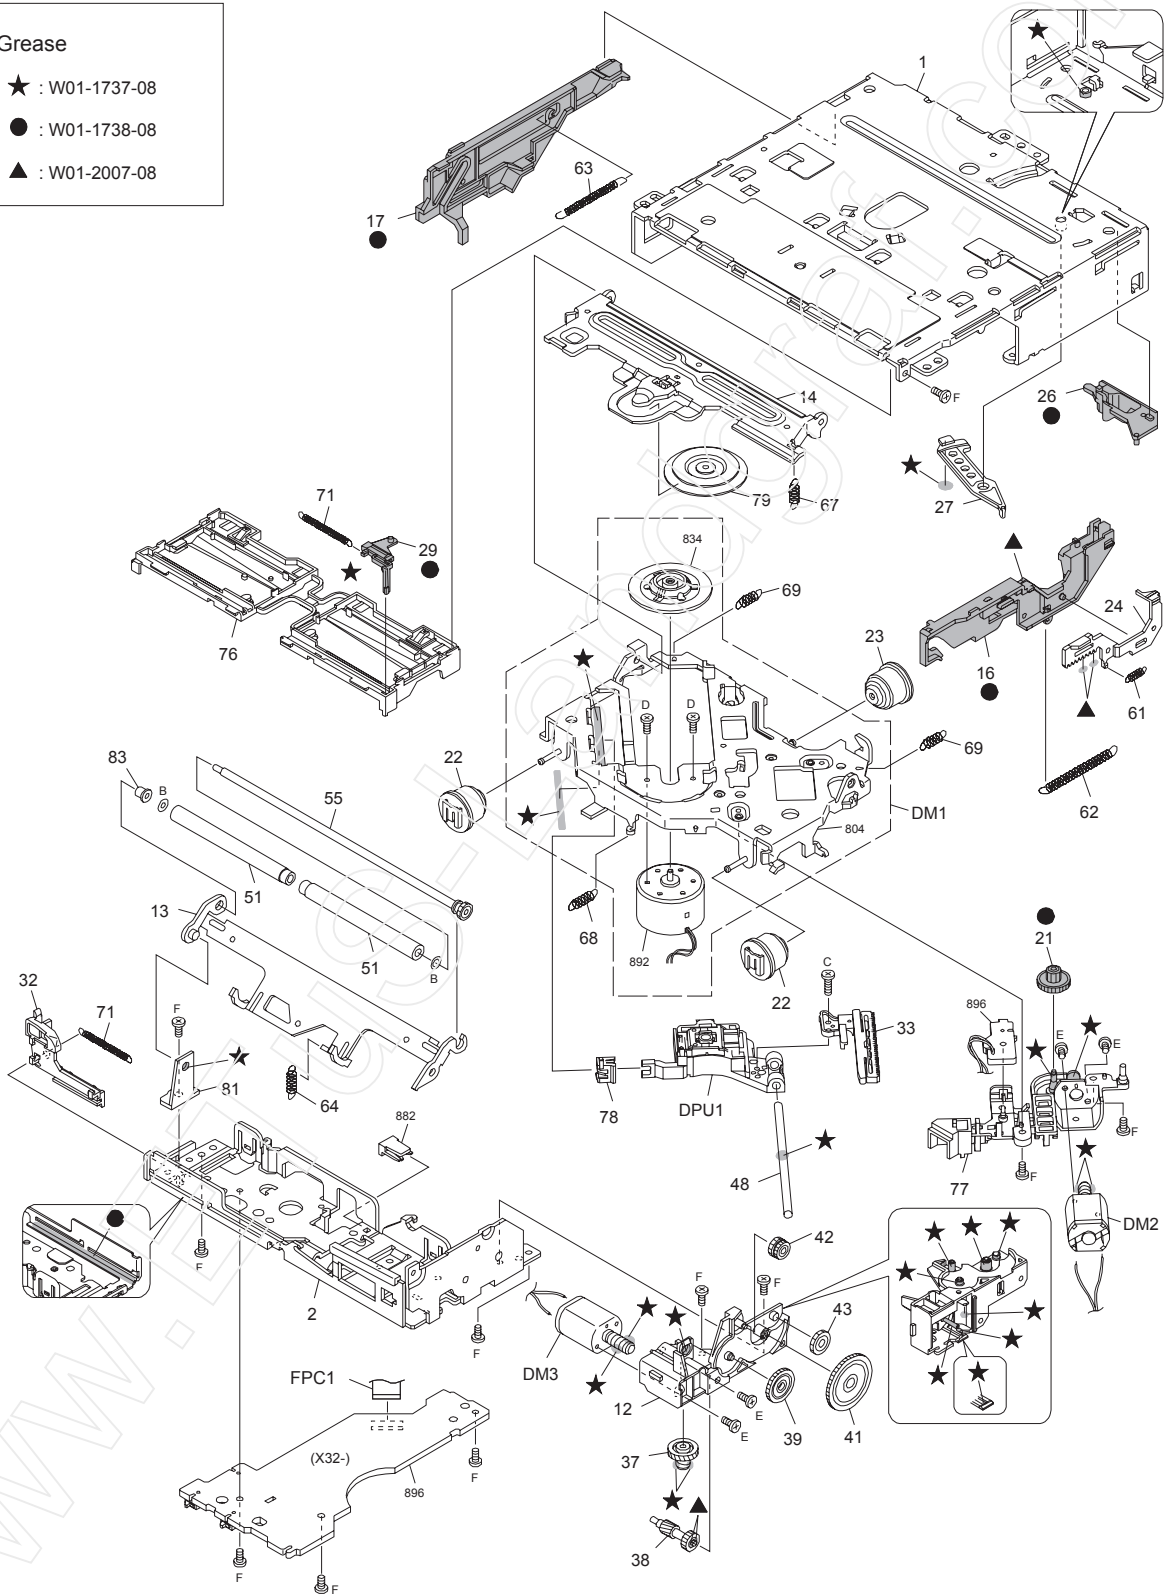

EXPLODED VIEW (UNIT)

Block No.200

About KDC-MP3055U :
PA1 does not exist as service part.
Instead, 223, 224 and 225 exist.

Parts with the exploded numbers larger than 700 are not supplied.

EXPLODED VIEW (CD MECHANISM)

HCS-1100W

Block No.130

Grease

- ★ : W01-1737-08
- : W01-1738-08
- ▲ : W01-2007-08

Parts with the exploded numbers larger than 800 are not supplied.