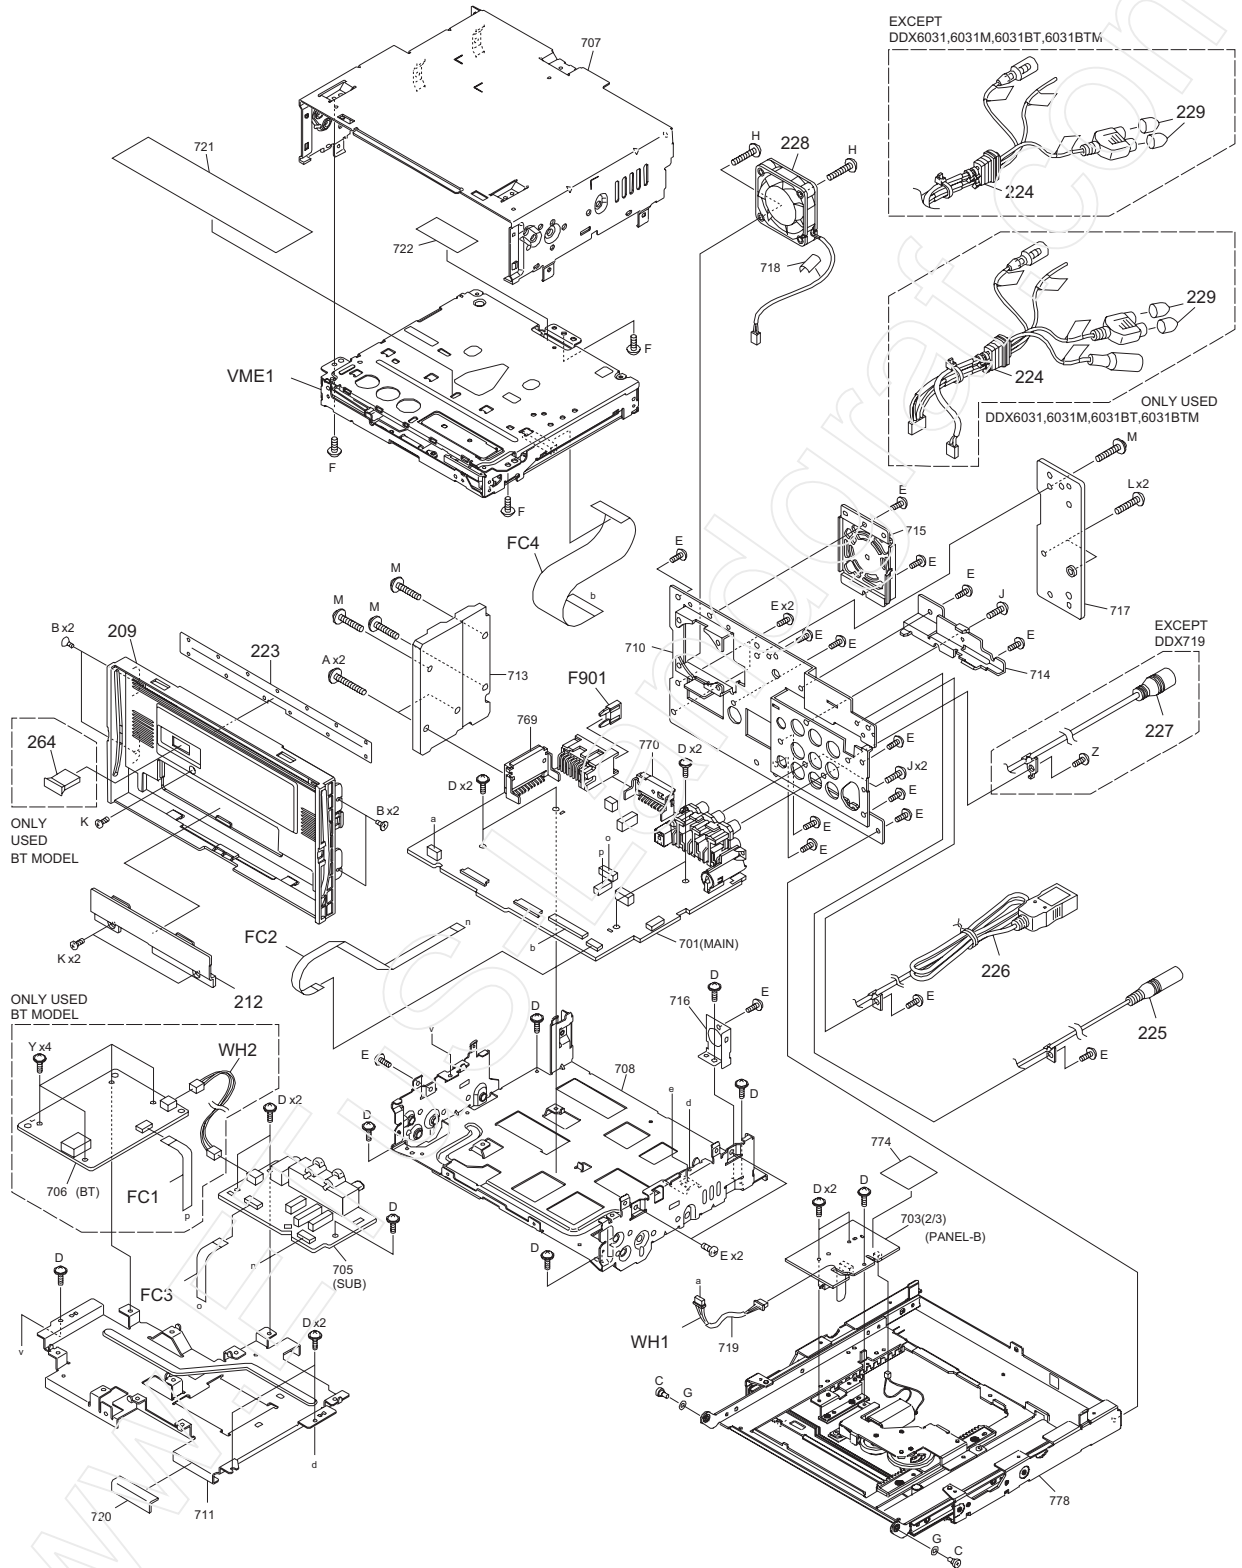

EXPLODED VIEW (UNIT)

Block No.200

Parts with the exploded numbers larger than 700 are not supplied.

EXPLODED VIEW (PANEL)

Block No.200A

Parts with the exploded numbers larger than 700 are not supplied.

No. WA027

created date:2012-03-28

EXPLODED VIEW (PANEL MECHA ASSY)

Block No.100

Parts with the exploded numbers larger than 800 are not supplied.

EXPLODED VIEW (DVD:D40-2248-08/FMU-XS2-21D)

Block No.150A

D40-2248-08 (FMU-XS2-21D)

- Grease
- ★ = W01-1737-08
 - = W01-1738-08
 - ▲ = W01-1739-08
 - = W01-1740-08
 - = W01-1741-08
 - △ = W01-1742-08

Parts with the exploded numbers larger than 700 are not supplied.

EXPLODED VIEW (DVD:D40-2245-08/FMU-XS2-41D)

Block No.150B

D40-2245-08 (FMU-XS2-41D)

- Grease
- ★ = W01-1737-08
 - ◎ = W01-1738-08
 - ▲ = W01-1739-08
 - = W01-1740-08
 - = W01-1741-08
 - △ = W01-1742-08

Parts with the exploded numbers larger than 700 are not supplied.