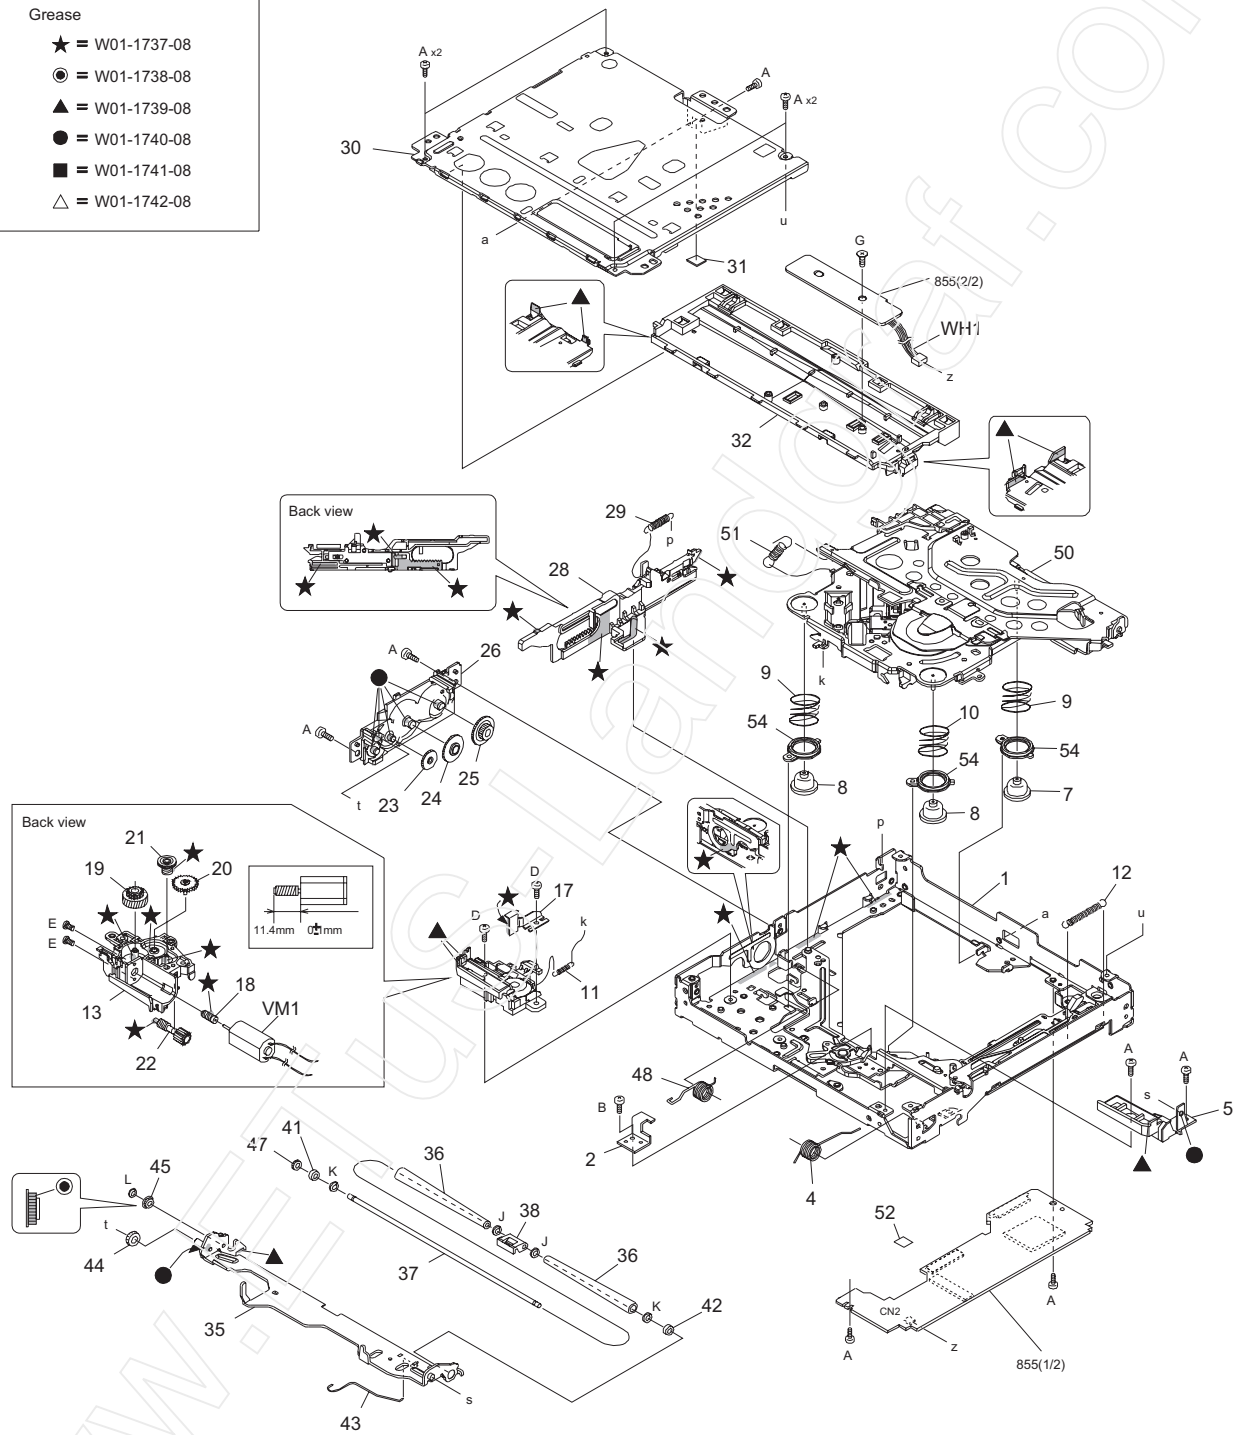

EXPLODED VIEW (UNIT)

Block No.200

Parts with the exploded numbers larger than 700 are not supplied.

EXPLODED VIEW (PANEL)

Block No.200A

Parts with the exploded numbers larger than 700 are not supplied.

No. WA027

created date:2012-03-28

EXPLODED VIEW (PANEL MECHA ASSY)

Block No.100

Parts with the exploded numbers larger than 800 are not supplied.

EXPLODED VIEW (DVD:D40-2248-08/FMU-XS2-21D)

Block No.150A

D40-2248-08 (FMU-XS2-21D)

- Grease
- ★ = W01-1737-08
 - = W01-1738-08
 - ▲ = W01-1739-08
 - = W01-1740-08
 - = W01-1741-08
 - △ = W01-1742-08

Parts with the exploded numbers larger than 700 are not supplied.

EXPLODED VIEW (DVD:D40-2245-08/FMU-XS2-41D)

Block No.150B

D40-2245-08 (FMU-XS2-41D)

- Grease
- ★ = W01-1737-08
 - ◎ = W01-1738-08
 - ▲ = W01-1739-08
 - = W01-1740-08
 - = W01-1741-08
 - △ = W01-1742-08

Parts with the exploded numbers larger than 700 are not supplied.