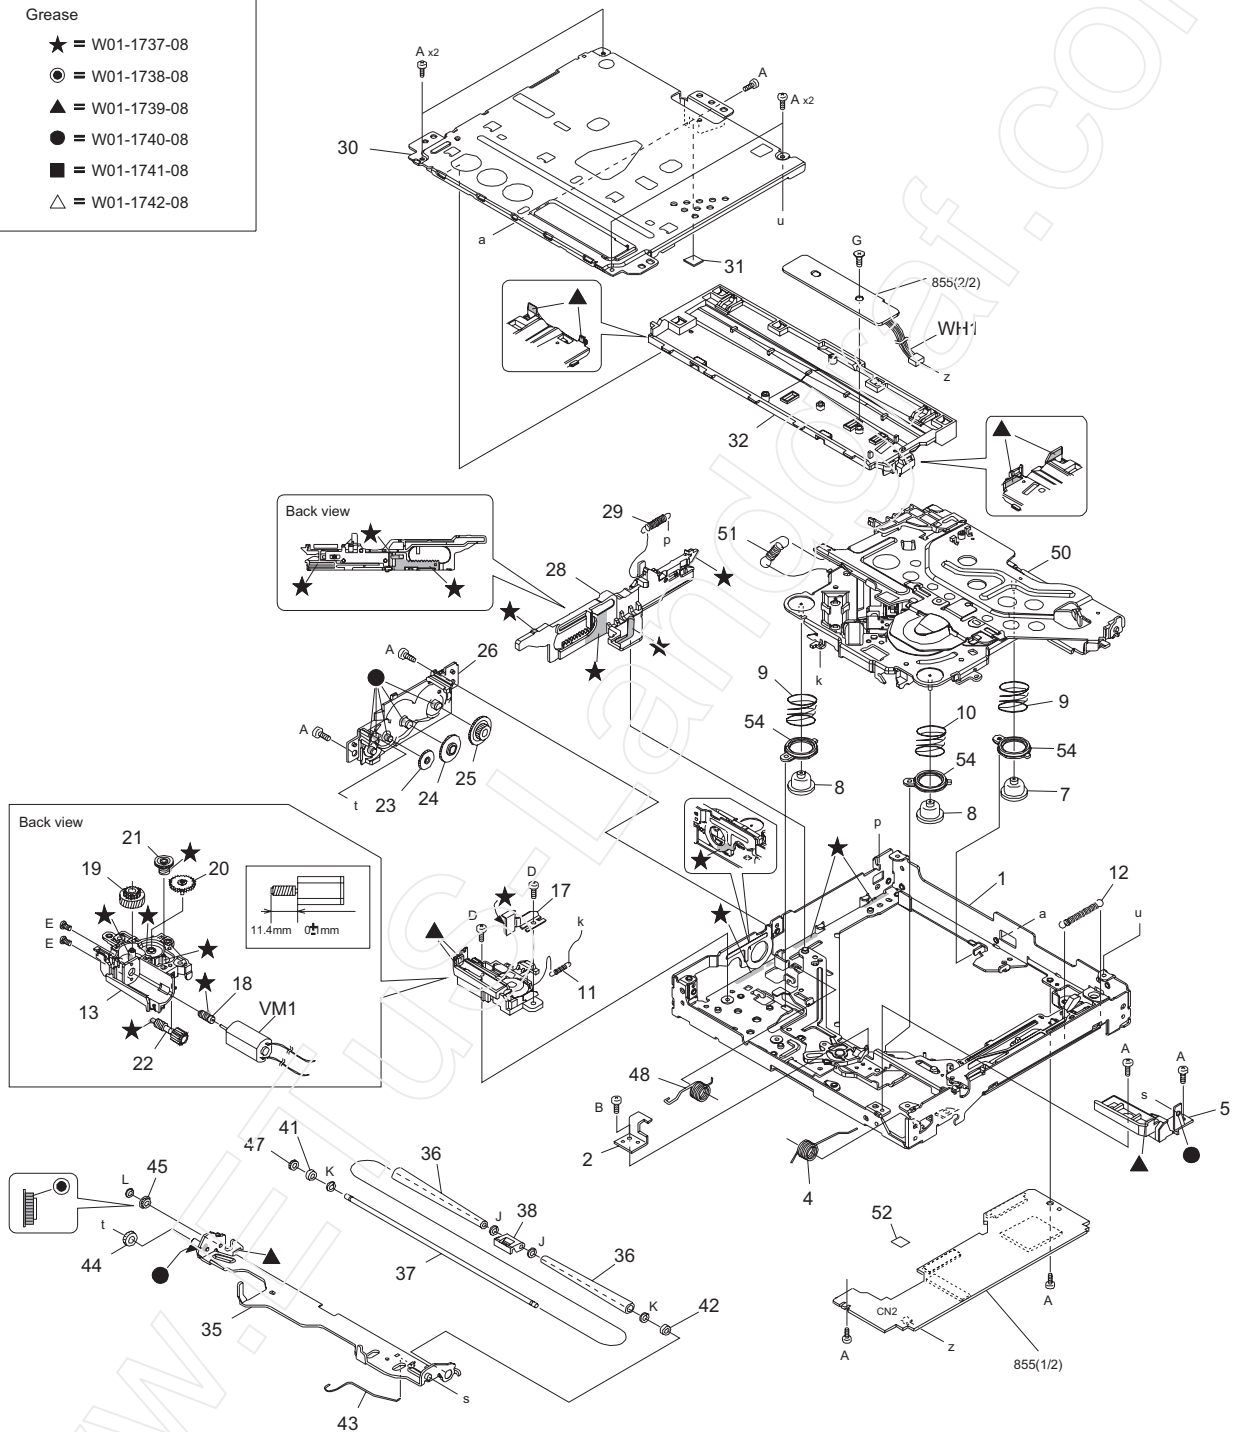

EXPLODED VIEW (UNIT)

Block No.200

Parts with the exploded numbers larger than 700 are not supplied.

EXPLODED VIEW (PANEL)

Block No.200A

Parts with the exploded numbers larger than 700 are not supplied.

No. WA027

created date:2012-03-28

EXPLODED VIEW (PANEL MECHA ASSY)

Block No.100

Parts with the exploded numbers larger than 800 are not supplied.

EXPLODED VIEW (DVD:D40-2248-08/FMU-XS2-21D)

Block No.150A

D40-2248-08 (FMU-XS2-21D)

- Grease
- ★ = W01-1737-08
 - = W01-1738-08
 - ▲ = W01-1739-08
 - = W01-1740-08
 - = W01-1741-08
 - △ = W01-1742-08

Parts with the exploded numbers larger than 700 are not supplied.

EXPLODED VIEW (DVD:D40-2245-08/FMU-XS2-41D)

Block No.150B

D40-2245-08 (FMU-XS2-41D)

- Grease
- ★ = W01-1737-08
 - ◎ = W01-1738-08
 - ▲ = W01-1739-08
 - = W01-1740-08
 - = W01-1741-08
 - △ = W01-1742-08

Parts with the exploded numbers larger than 700 are not supplied.