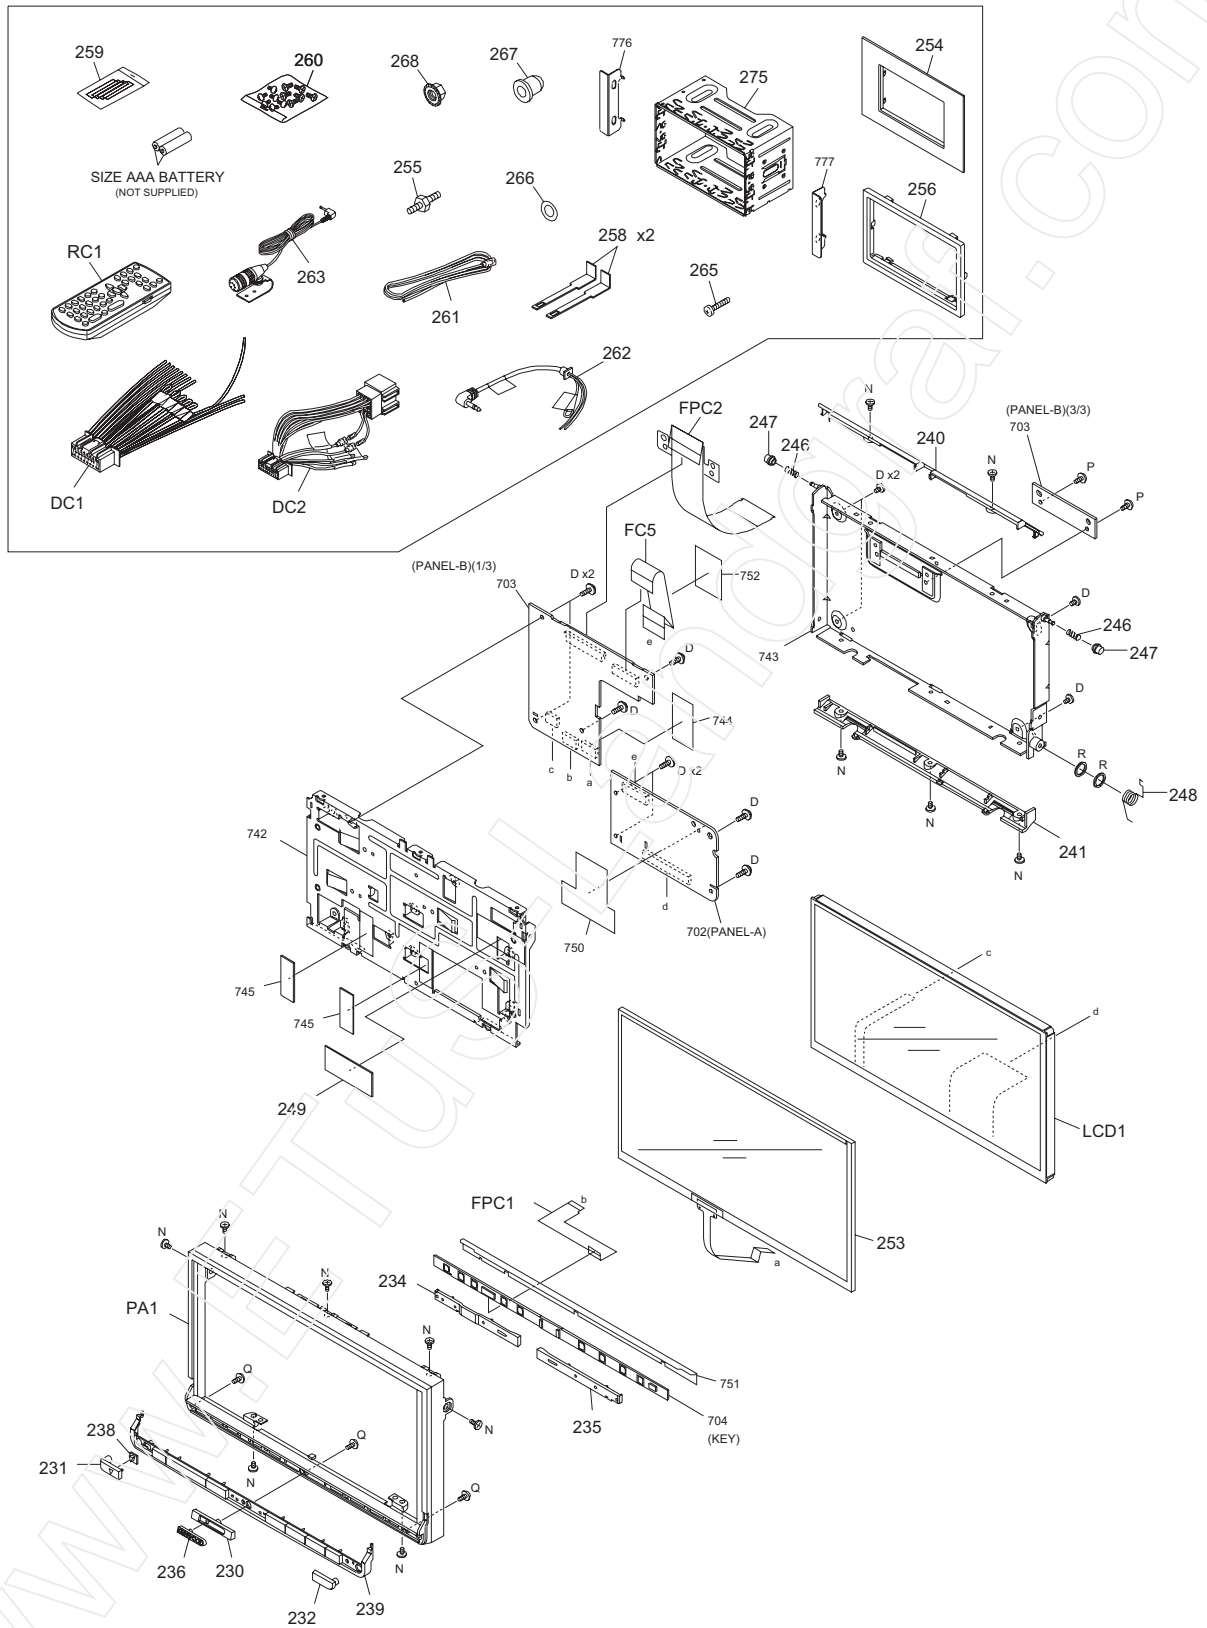

EXPLODED VIEW (UNIT)

Block No.200

Parts with the exploded numbers larger than 700 are not supplied.

EXPLODED VIEW (PANEL)

Block No.200A

Parts with the exploded numbers larger than 700 are not supplied.

No. WA027

created date:2012-03-28

EXPLODED VIEW (PANEL MECHA ASSY)

Block No.100

Parts with the exploded numbers larger than 800 are not supplied.

EXPLODED VIEW (DVD:D40-2248-08/FMU-XS2-21D)

Block No.150A

D40-2248-08 (FMU-XS2-21D)

- Grease
- ★ = W01-1737-08
 - = W01-1738-08
 - ▲ = W01-1739-08
 - = W01-1740-08
 - = W01-1741-08
 - △ = W01-1742-08

Parts with the exploded numbers larger than 700 are not supplied.

EXPLODED VIEW (DVD:D40-2245-08/FMU-XS2-41D)

Block No.150B

D40-2245-08 (FMU-XS2-41D)

- Grease
- ★ = W01-1737-08
 - ◎ = W01-1738-08
 - ▲ = W01-1739-08
 - = W01-1740-08
 - = W01-1741-08
 - △ = W01-1742-08

Parts with the exploded numbers larger than 700 are not supplied.