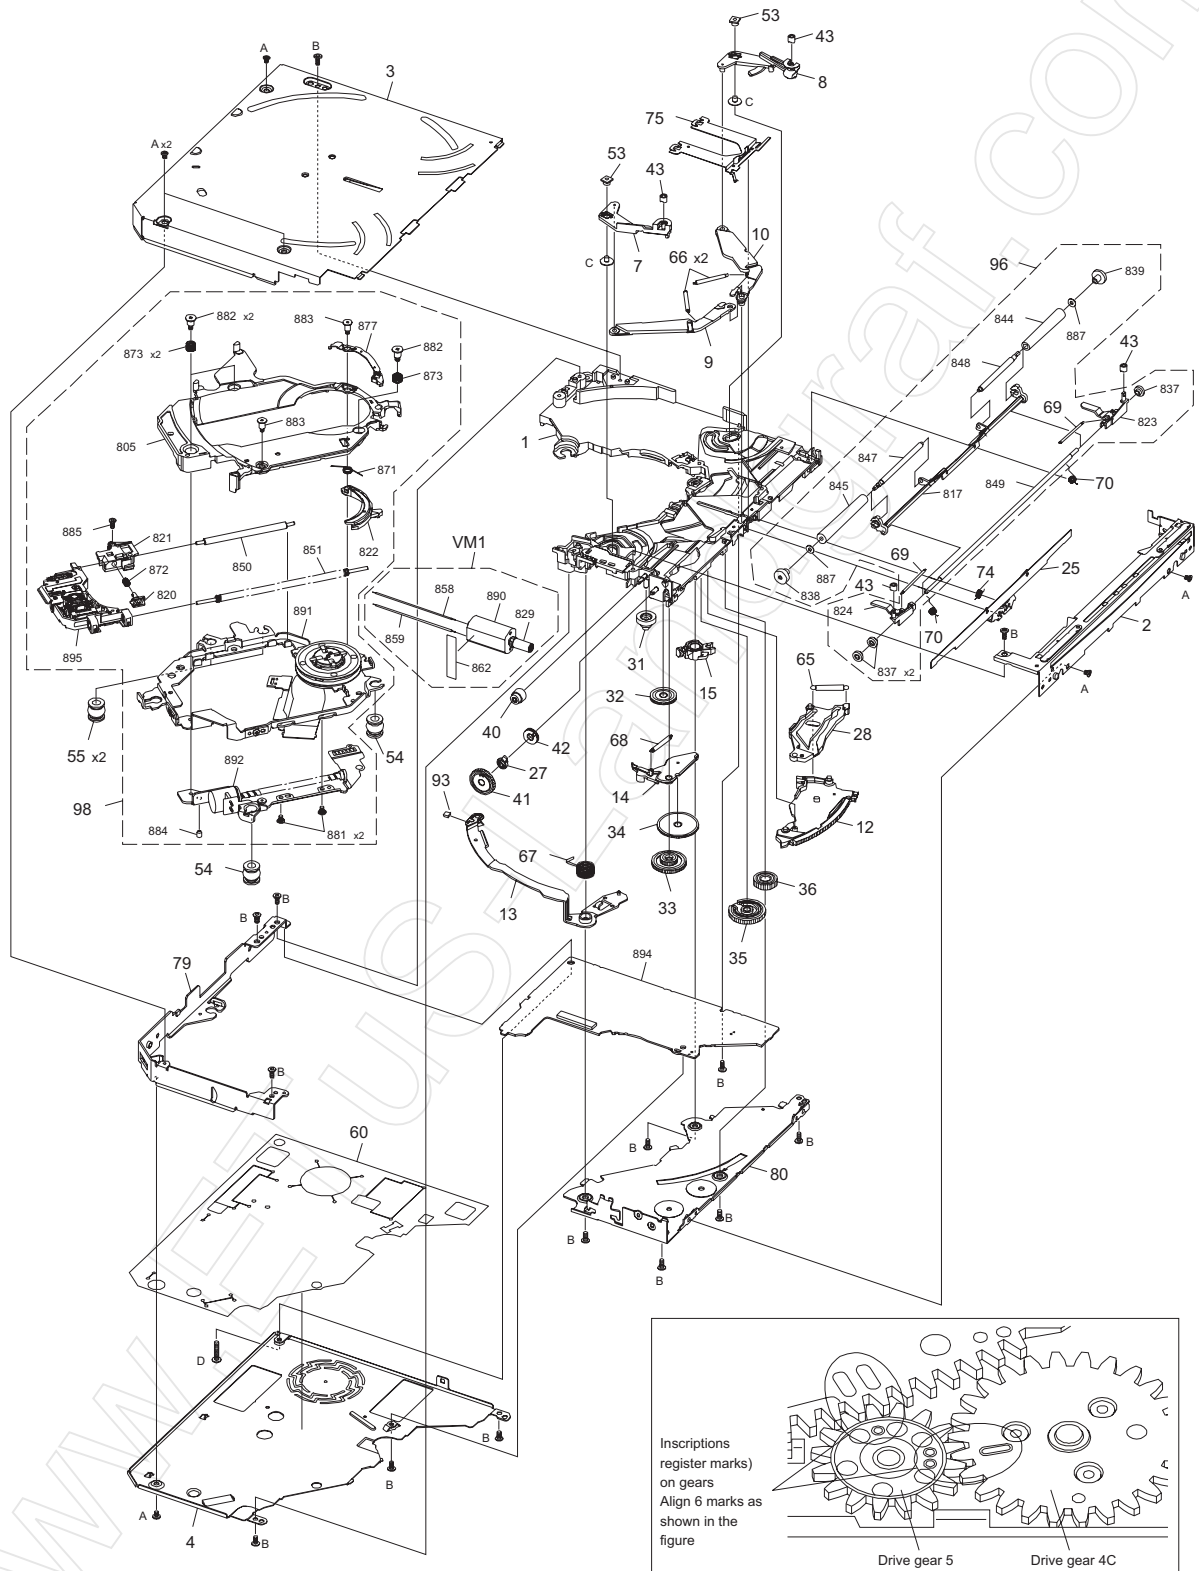

EXPLODED VIEW (UNIT)

Block No.200

Parts with the exploded numbers larger than 700 are not supplied.

EXPLODED VIEW (DISPLAY ASSY)

Block No.200A

Parts with the exploded numbers larger than 700 are not supplied.

EXPLODED VIEW (DVD MECHANISM)

X92-6640-04(DVS-8714W)

Block No.150

Parts with the exploded numbers larger than 700 are not supplied.

The parts without symbol number are not service

created date:2012-03-08

No.WA024