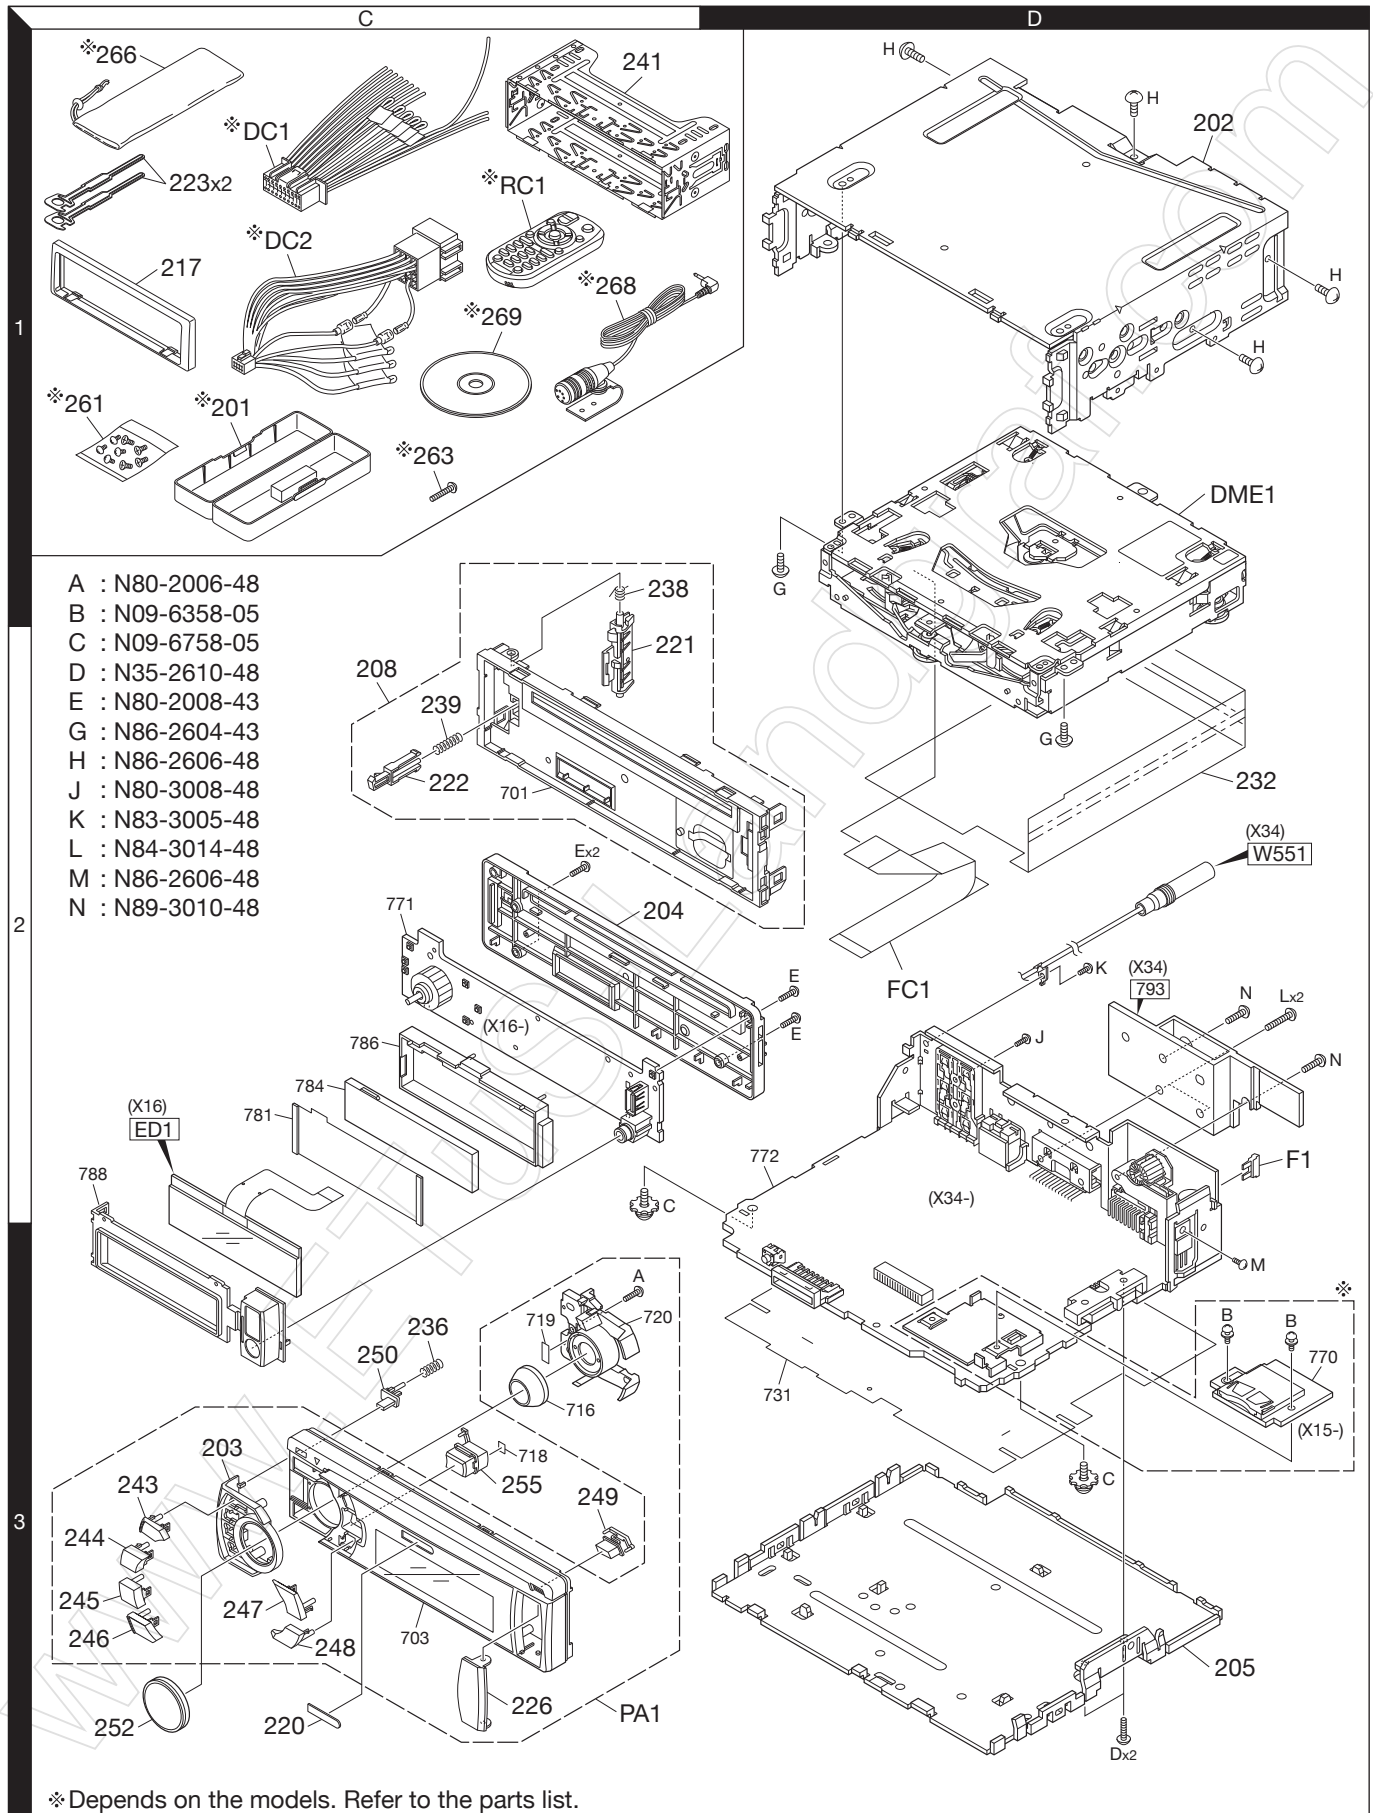

EXPLODED VIEW (CD MECHANISM)

- A : N09-6108-15
- B : N09-6426-15
- C : N09-6735-05
- D : N09-6737-15
- E : N09-6738-15
- F : N19-2335-14
- G : N35-2003-48
- H : N39-1720-48

Parts with the exploded numbers larger than 700 are not supplied.

EXPLODED VIEW (UNIT)

Parts with the exploded numbers larger than 700 are not supplied.