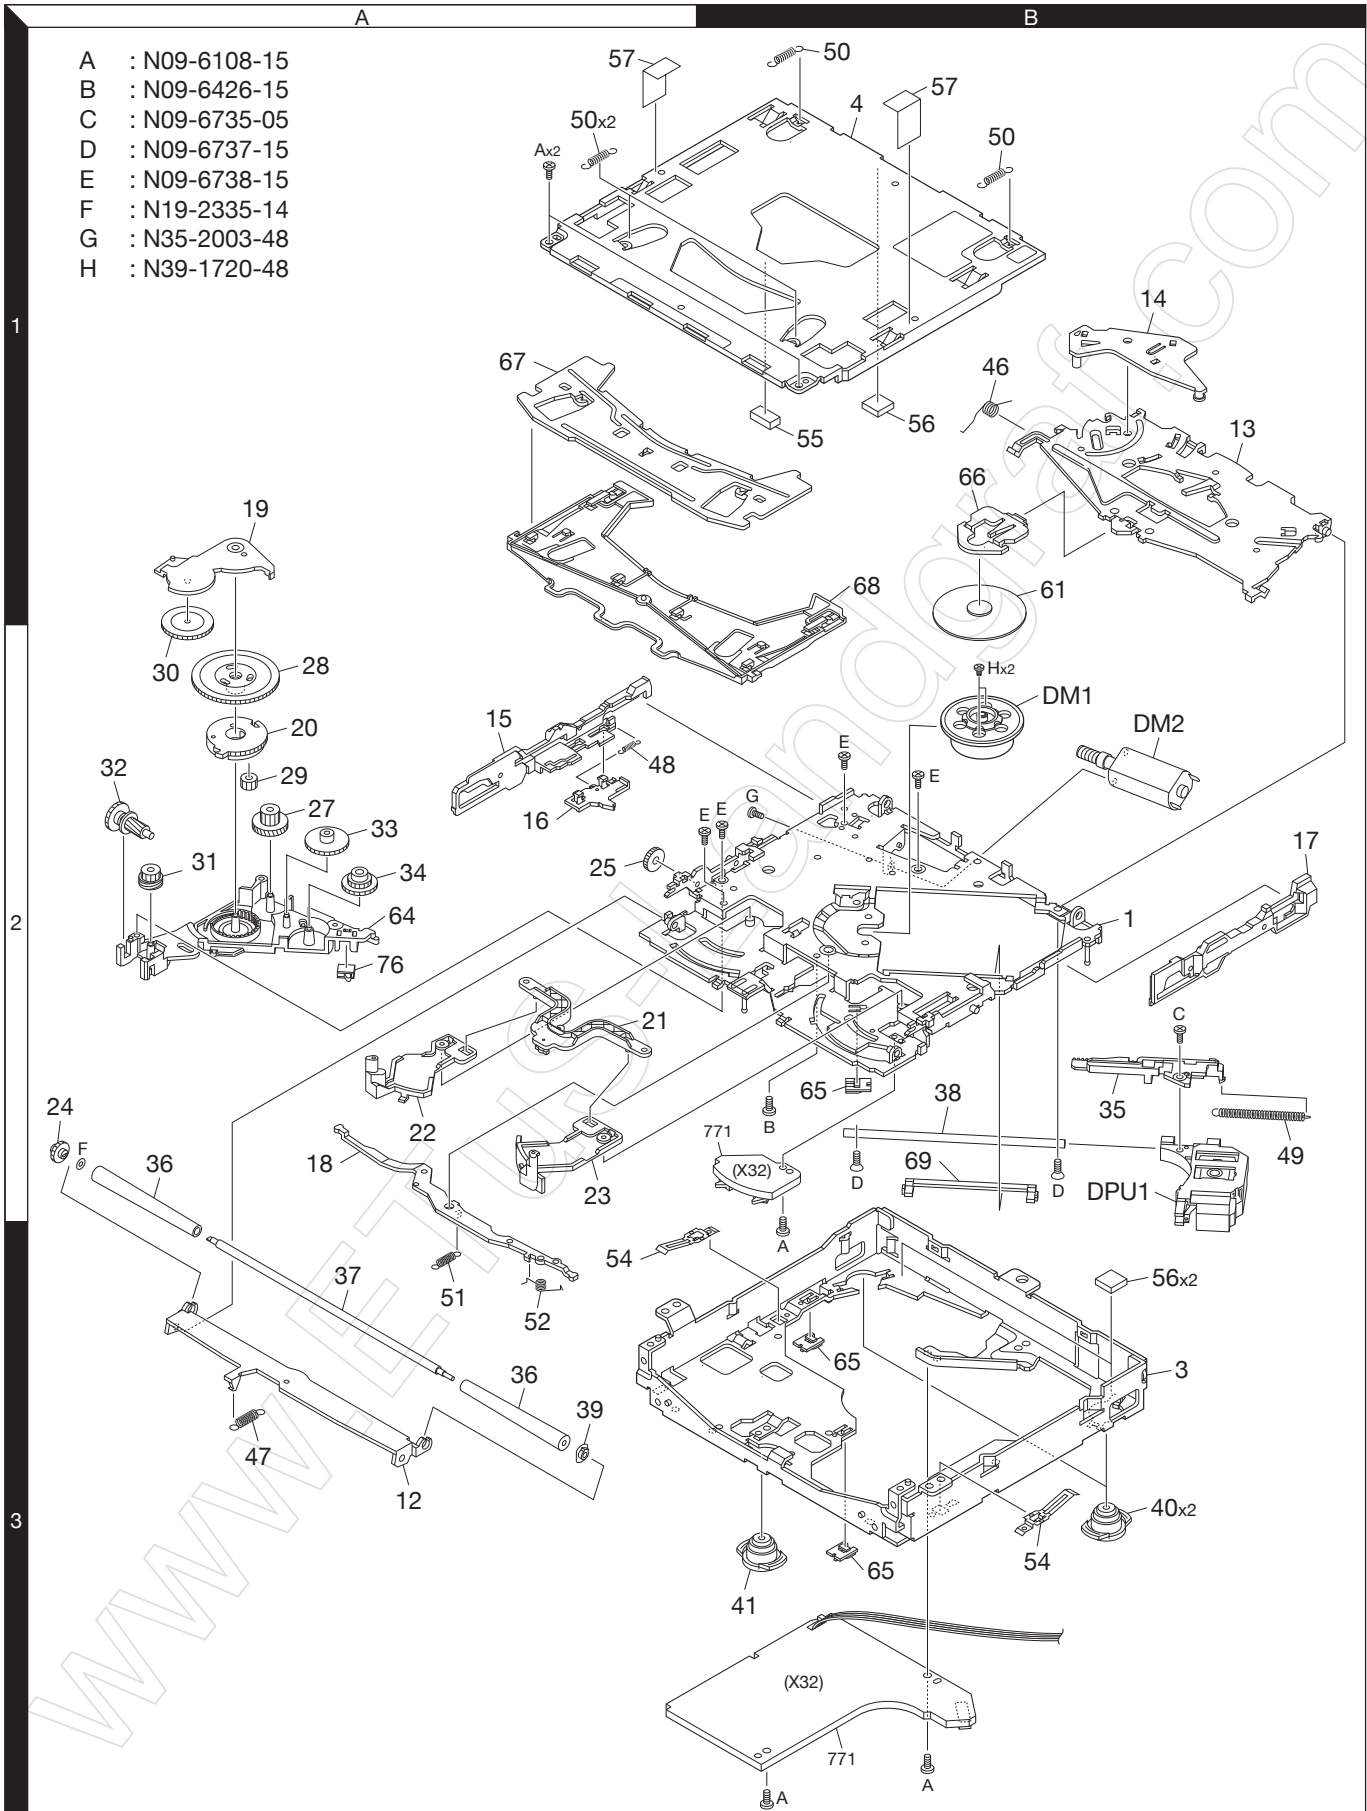

EXPLODED VIEW (CD MECHANISM)

- A : N09-6108-15
- B : N09-6426-15
- C : N09-6735-05
- D : N09-6737-15
- E : N09-6738-15
- F : N19-2335-14
- G : N35-2003-48
- H : N39-1720-48

Parts with the exploded numbers larger than 700 are not supplied.

EXPLODED VIEW (UNIT)

Parts with the exploded numbers larger than 700 are not supplied.