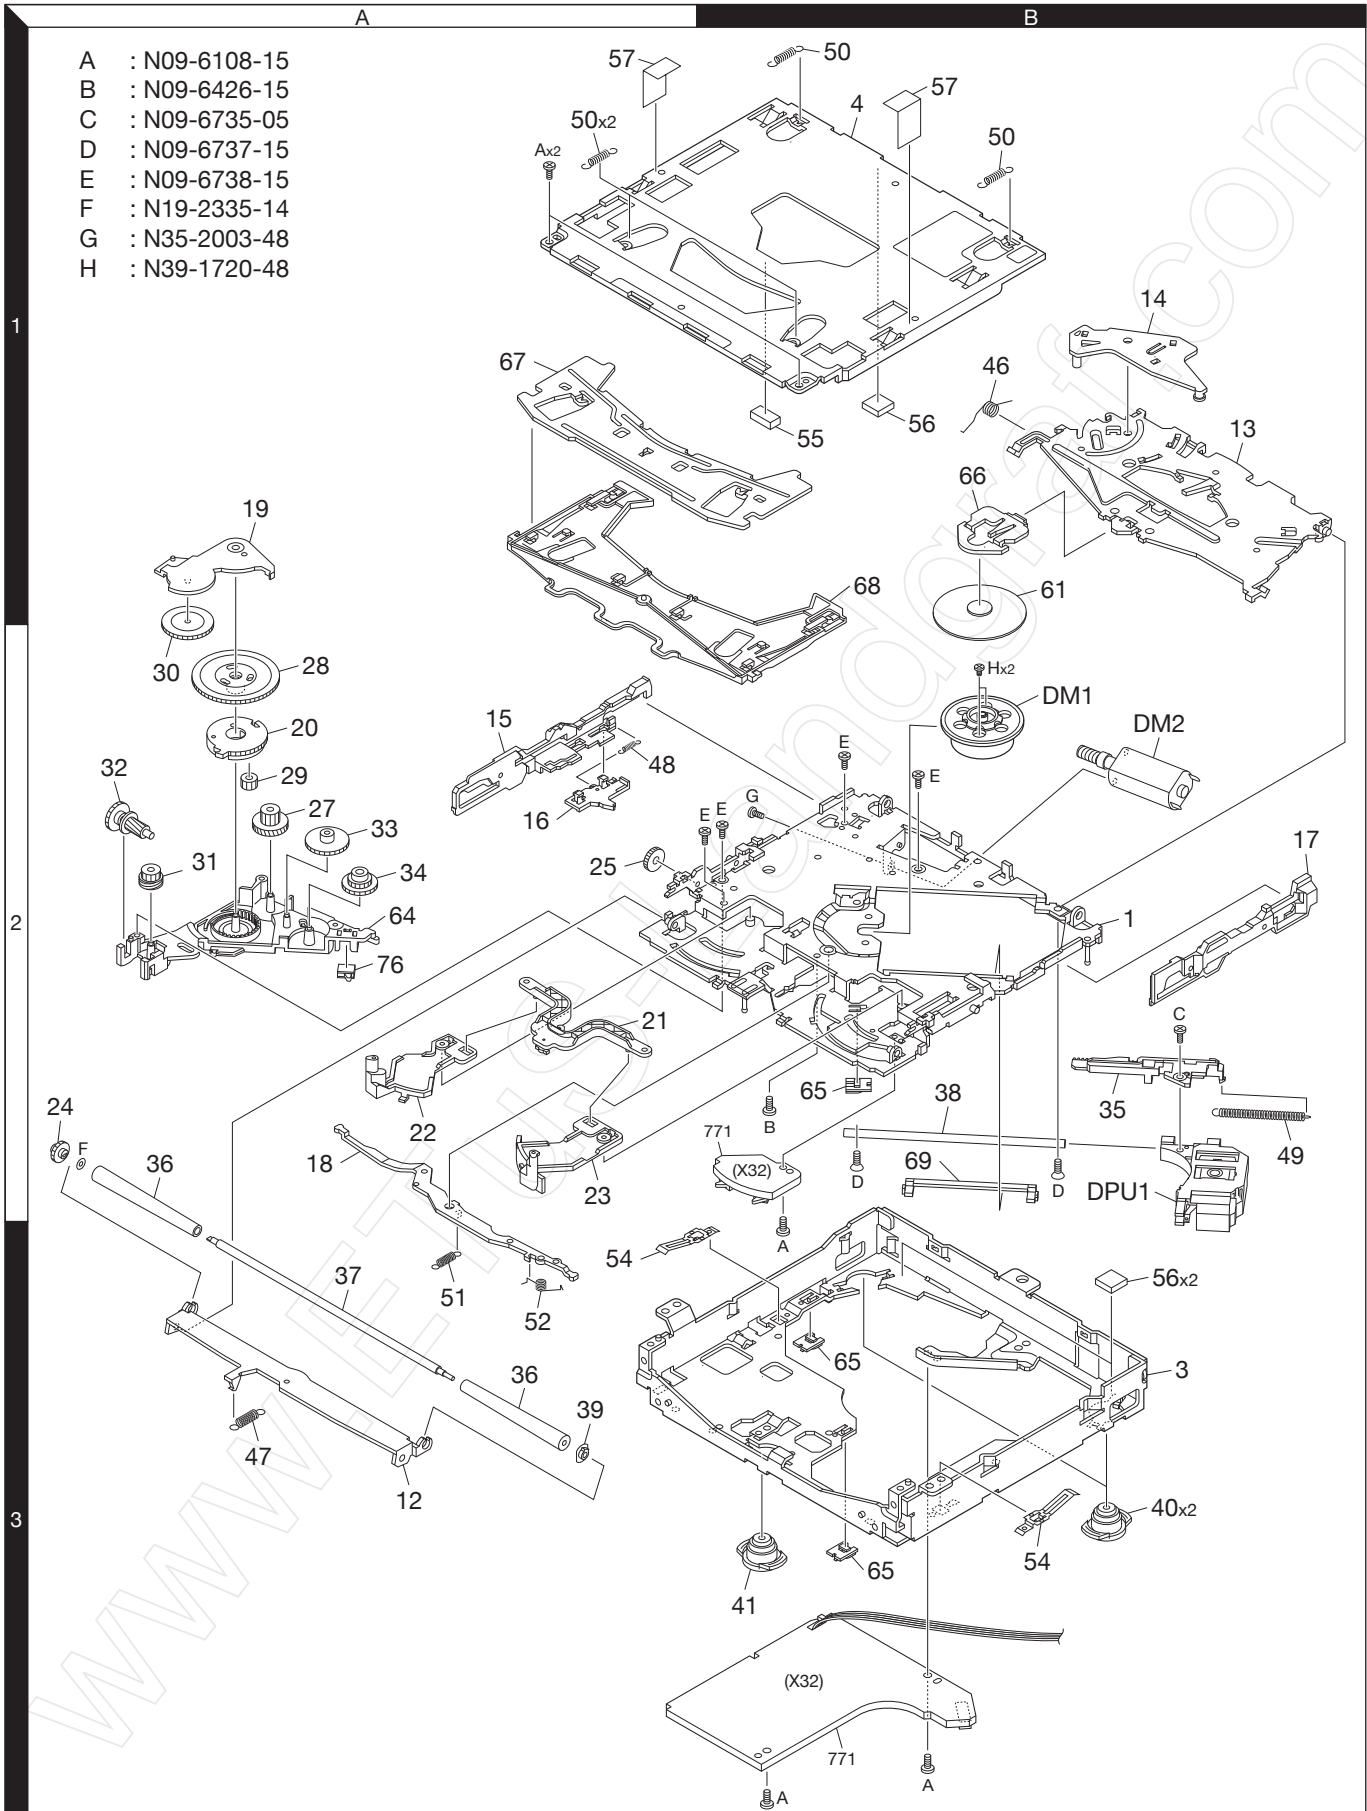

KDC-BT31U

EXPLODED VIEW (CD MECHANISM)

- A : N09-6108-15
- B : N09-6426-15
- C : N09-6735-05
- D : N09-6737-15
- E : N09-6738-15
- F : N19-2335-14
- G : N35-2003-48
- H : N39-1720-48

Parts with the exploded numbers larger than 700 are not supplied.

EXPLODED VIEW (UNIT)

Parts with the exploded numbers larger than 700 are not supplied.