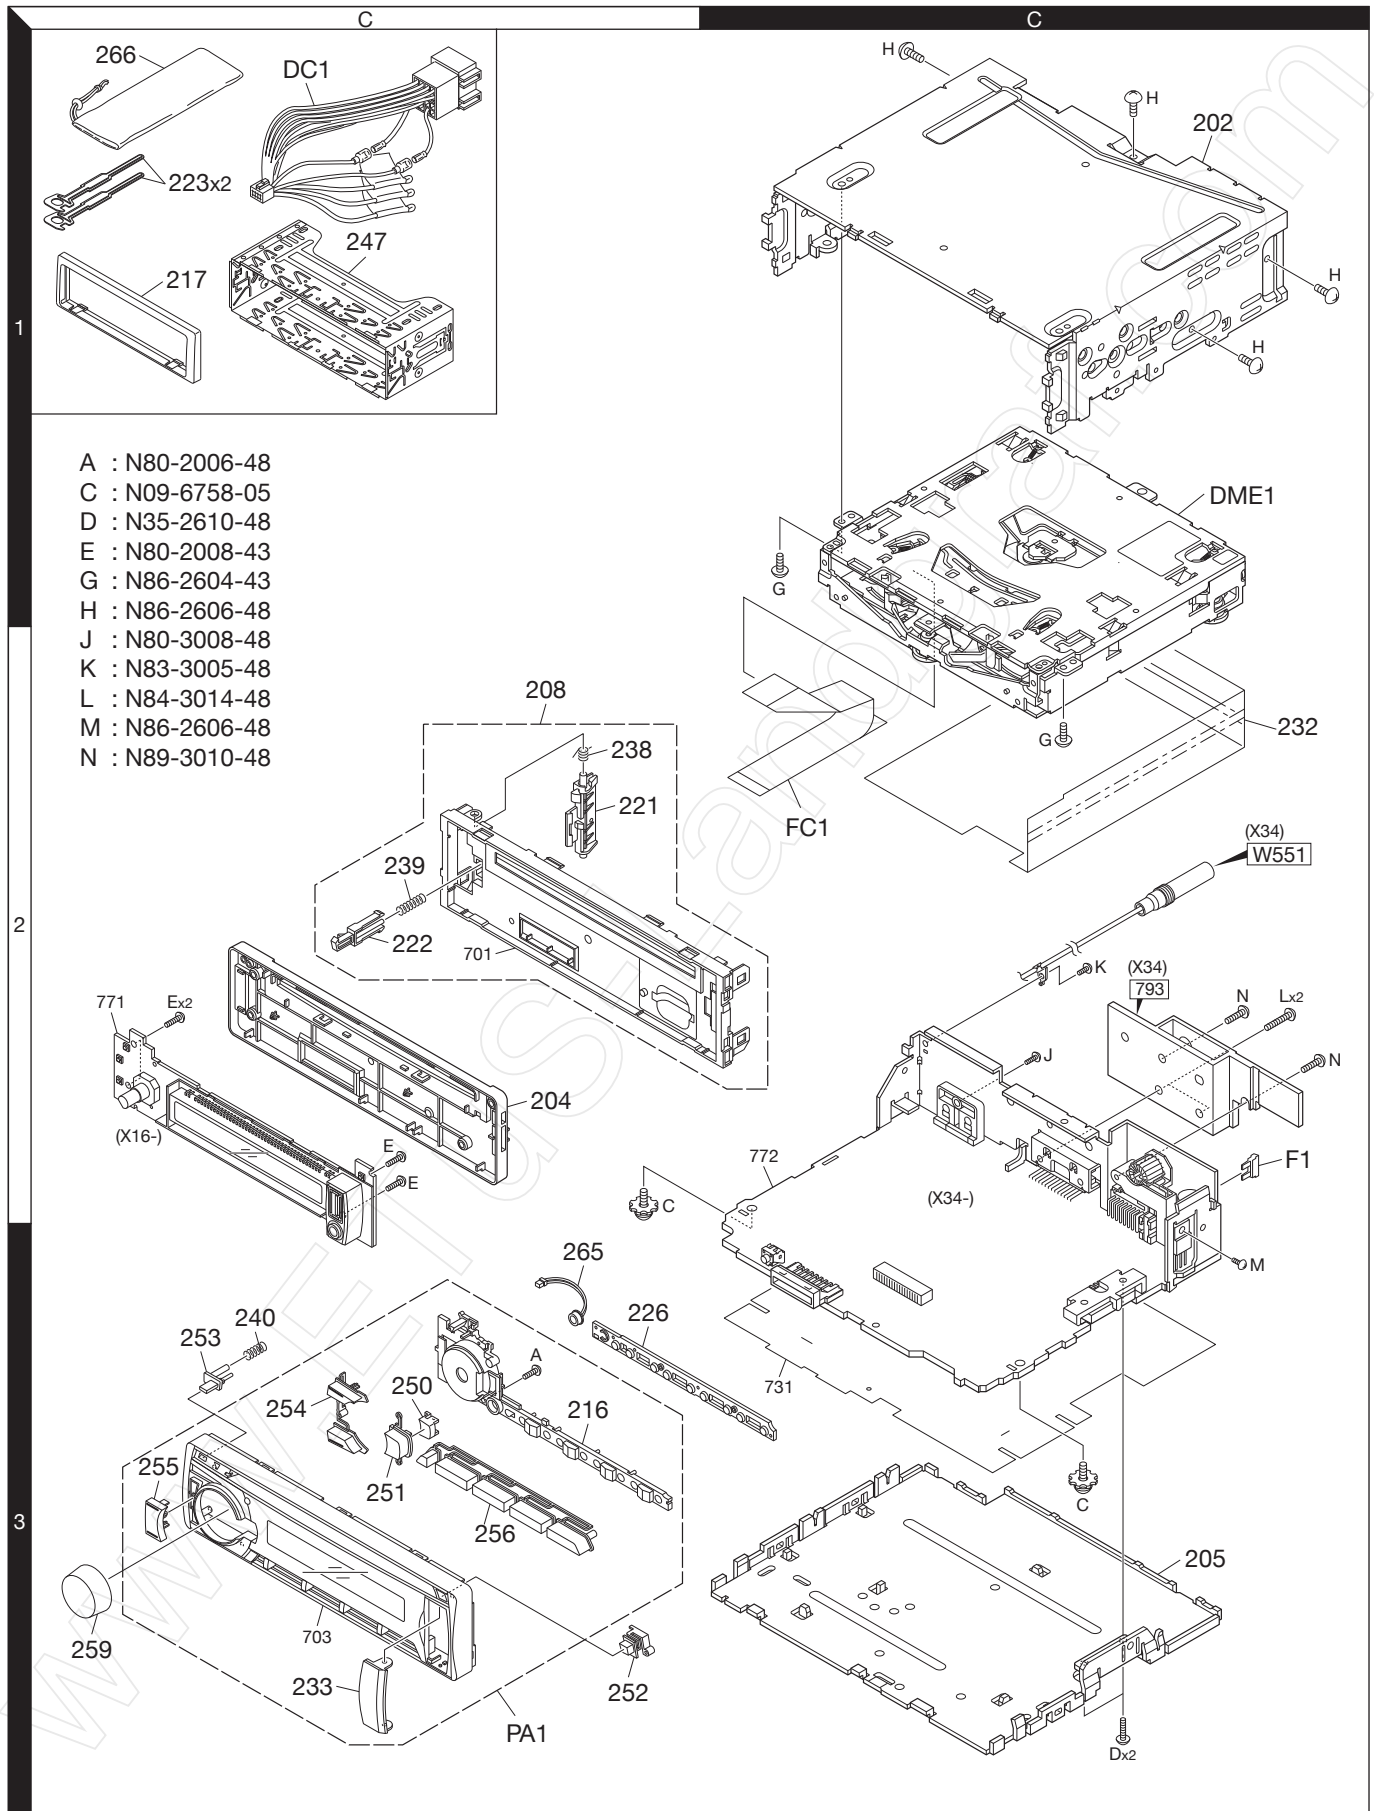

KDC-BT31U

EXPLODED VIEW (CD MECHANISM)

- A : N09-6108-15
- B : N09-6426-15
- C : N09-6735-05
- D : N09-6737-15
- E : N09-6738-15
- F : N19-2335-14
- G : N35-2003-48
- H : N39-1720-48

Parts with the exploded numbers larger than 700 are not supplied.

EXPLODED VIEW (UNIT)

Parts with the exploded numbers larger than 700 are not supplied.