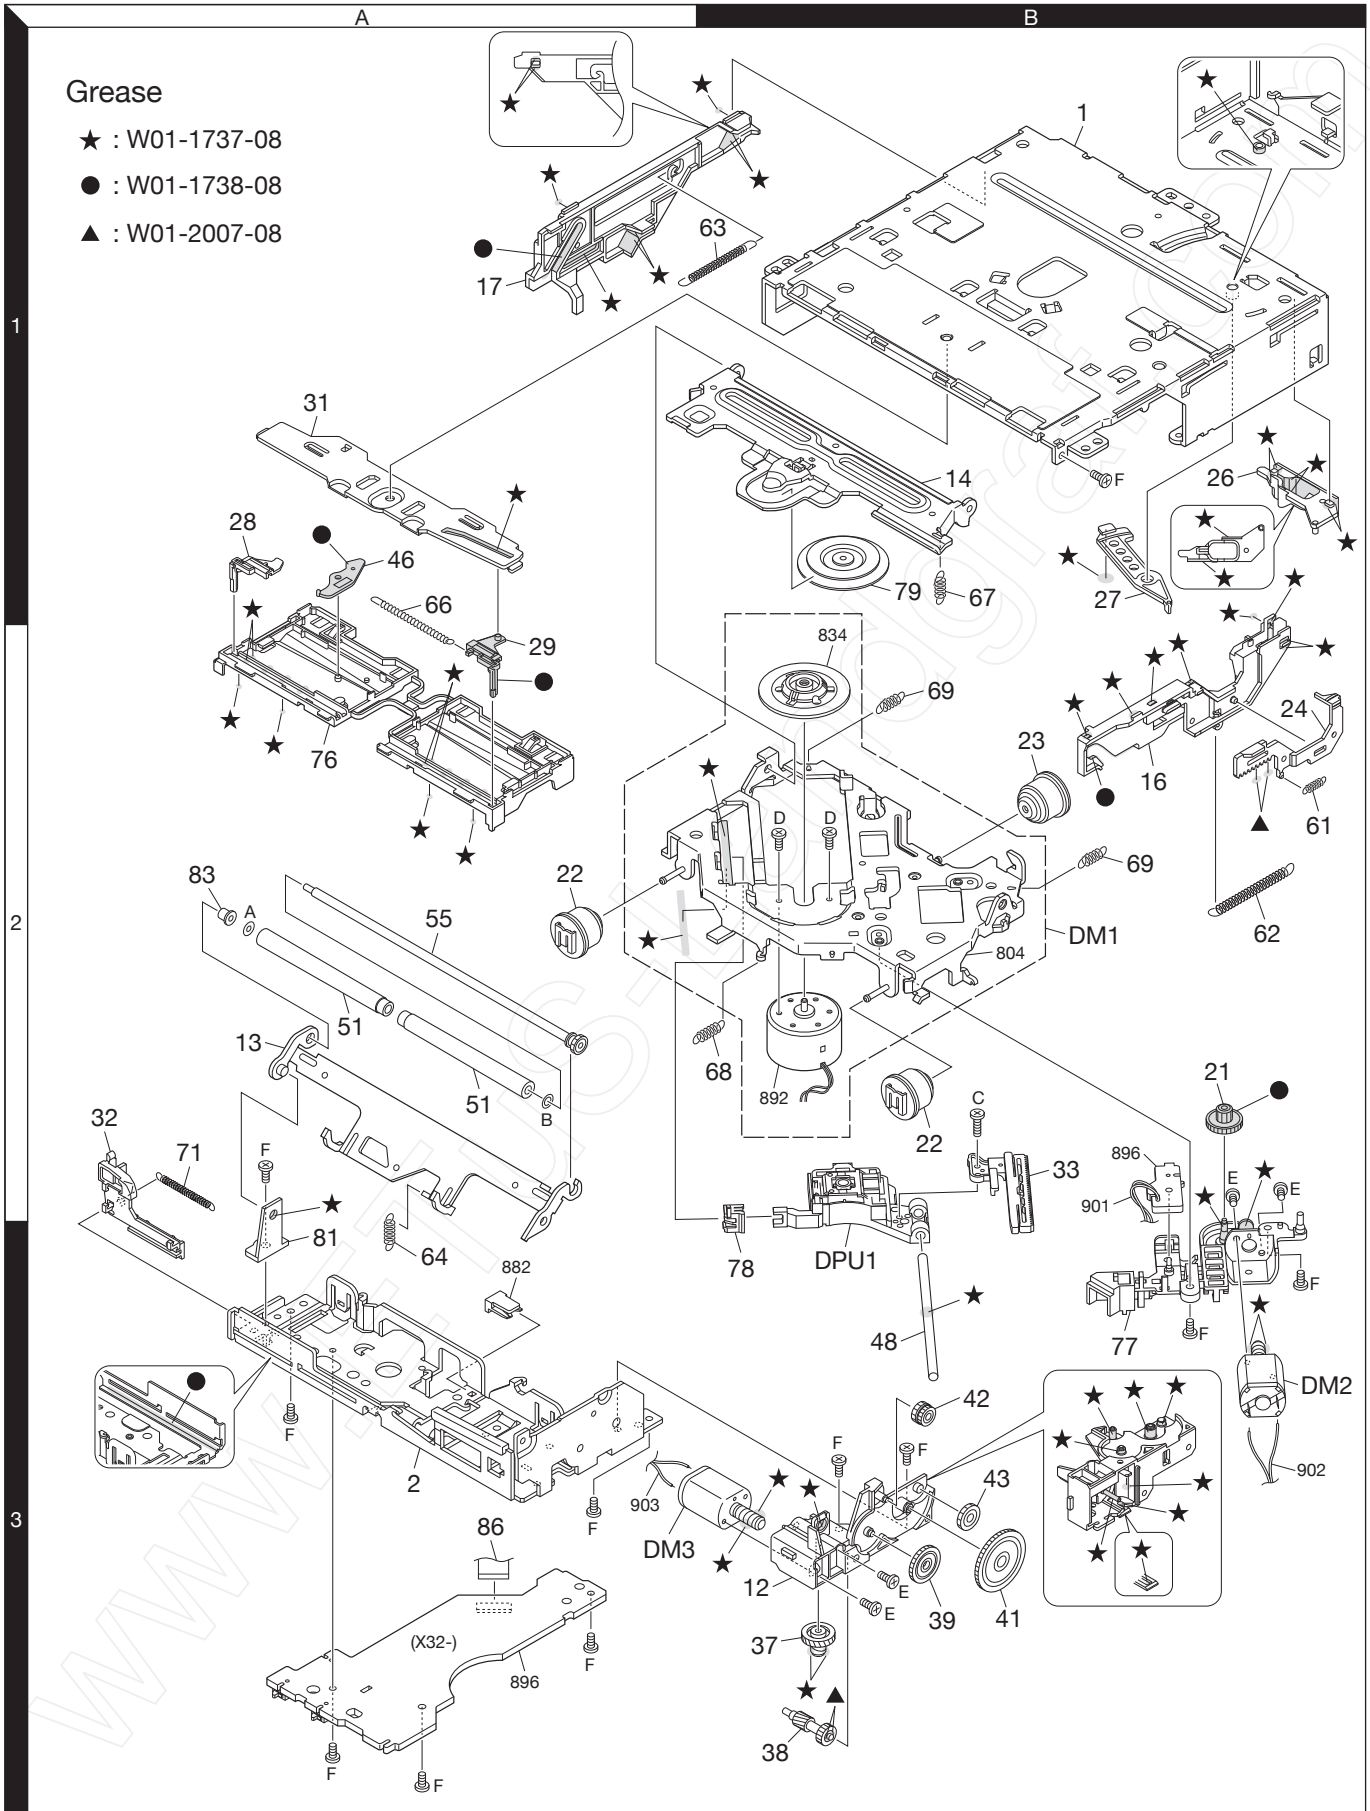

EXPLODED VIEW (CD MECHANISM)

Grease

★ : W01-1737-08

● : W01-1738-08

▲ : W01-2007-08

Parts with the exploded numbers larger than 700 are not supplied.