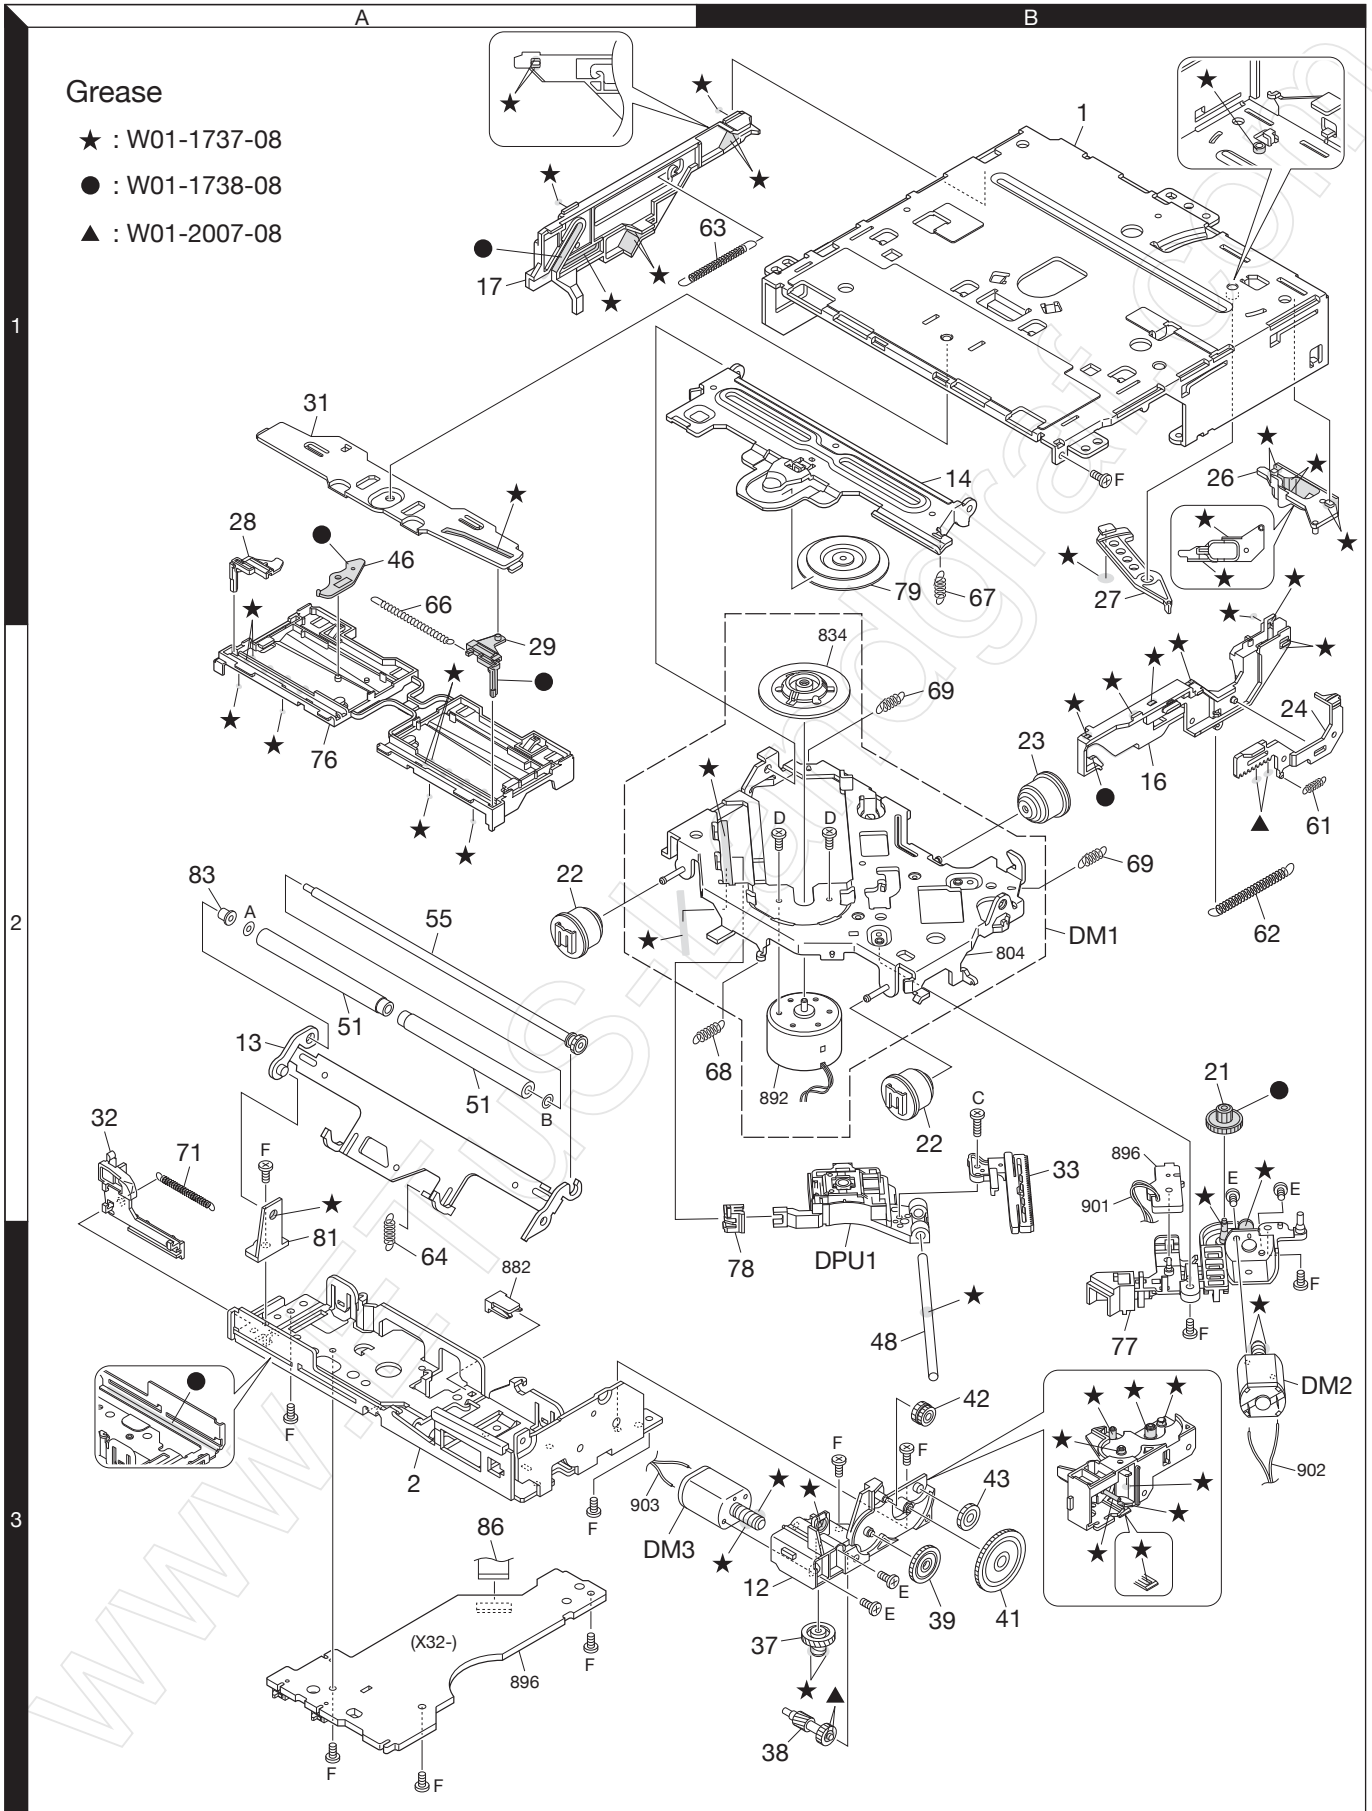

EXPLODED VIEW (CD MECHANISM)

Grease

★ : W01-1737-08

● : W01-1738-08

▲ : W01-2007-08

Parts with the exploded numbers larger than 700 are not supplied.