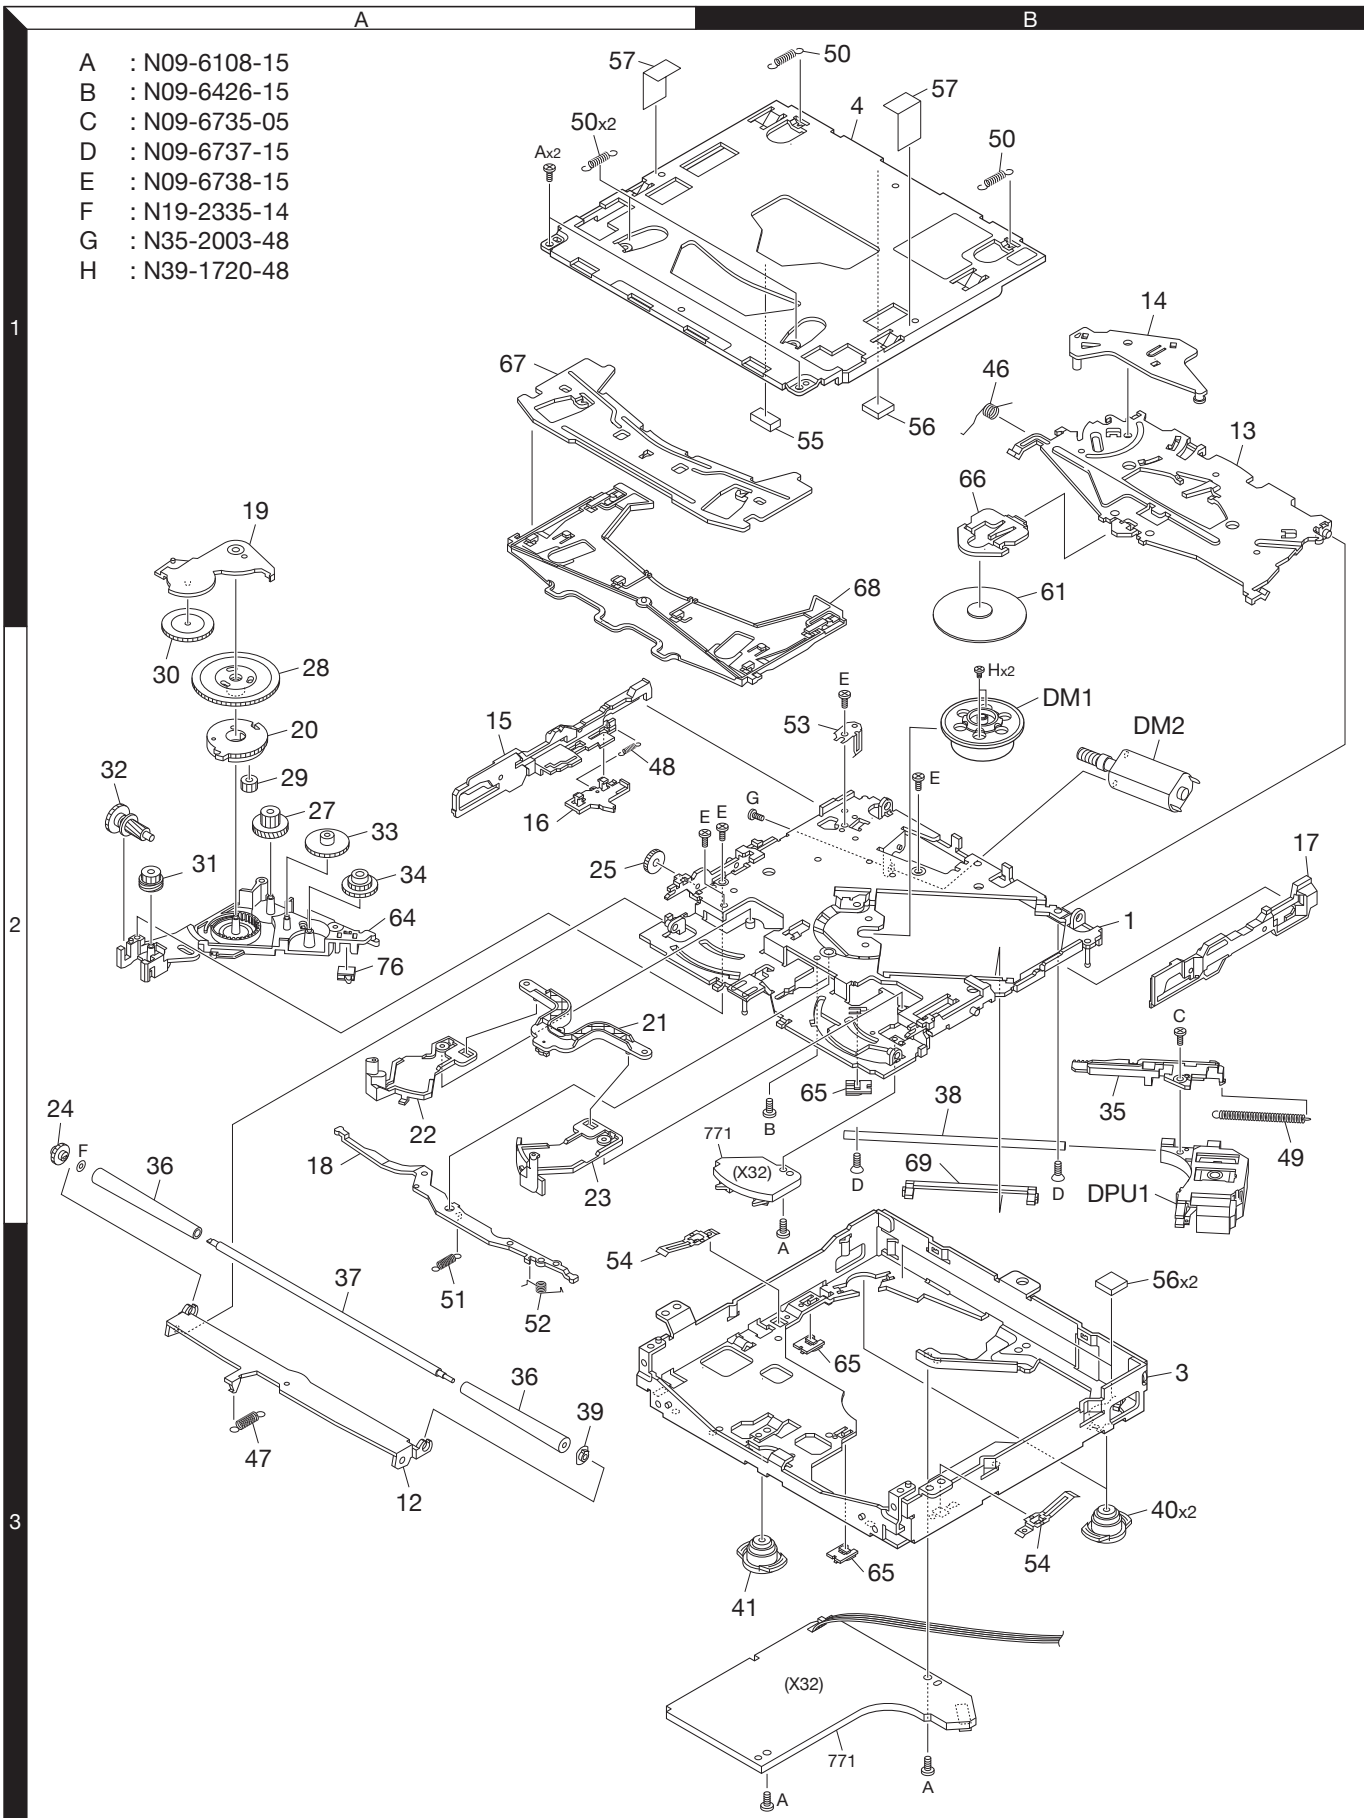

# EXPLODED VIEW (CD MECHANISM)

- A : N09-6108-15
- B : N09-6426-15
- C : N09-6735-05
- D : N09-6737-15
- E : N09-6738-15
- F : N19-2335-14
- G : N35-2003-48
- H : N39-1720-48

Parts with the exploded numbers larger than 700 are not supplied.