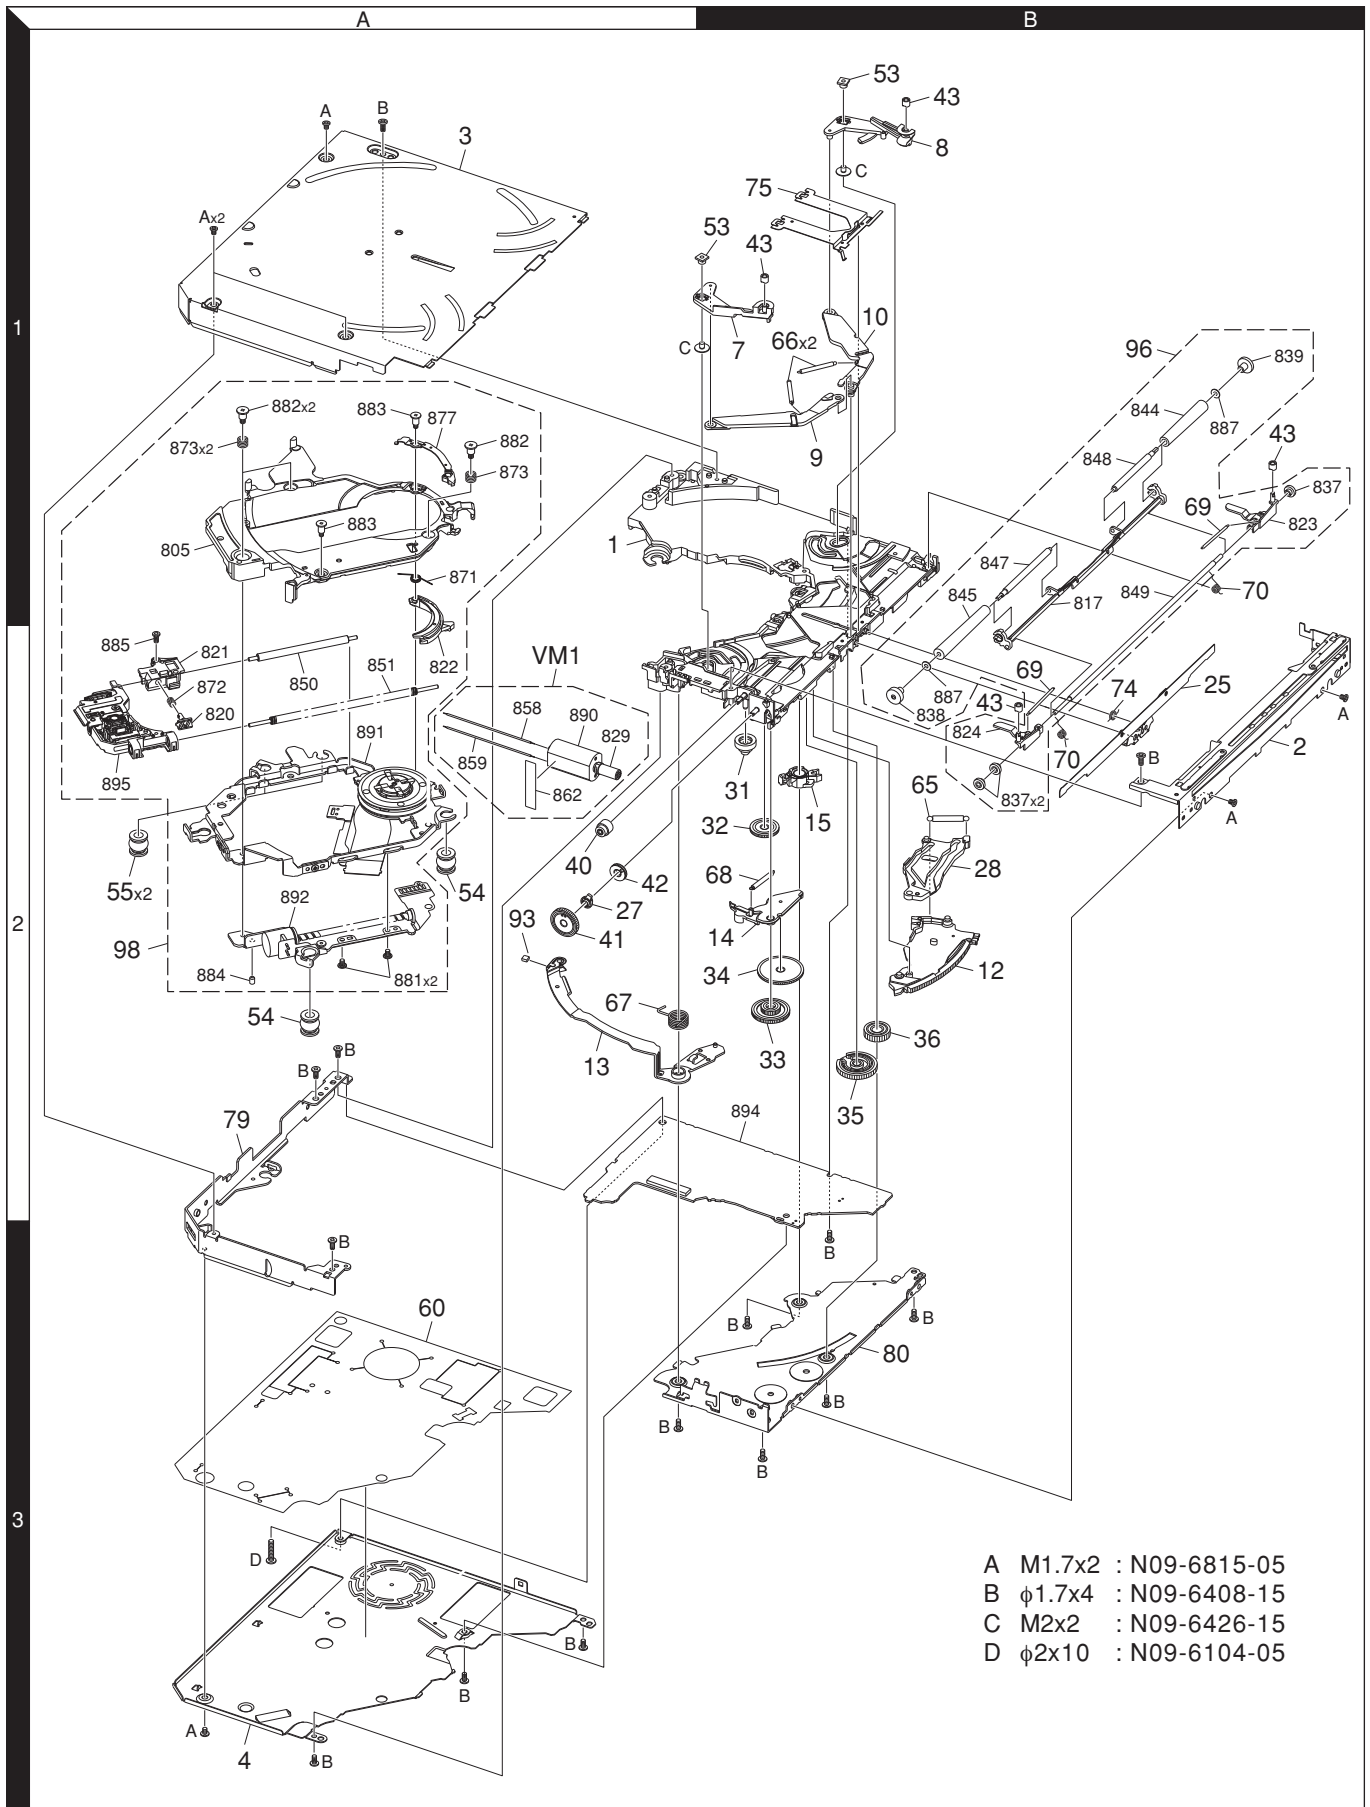

# EXPLODED VIEW (DVD MECHANISM)

- A M1.7x2 : N09-6815-05
- B φ1.7x4 : N09-6408-15
- C M2x2 : N09-6426-15
- D φ2x10 : N09-6104-05

Parts with the exploded numbers larger than 700 are not supplied.