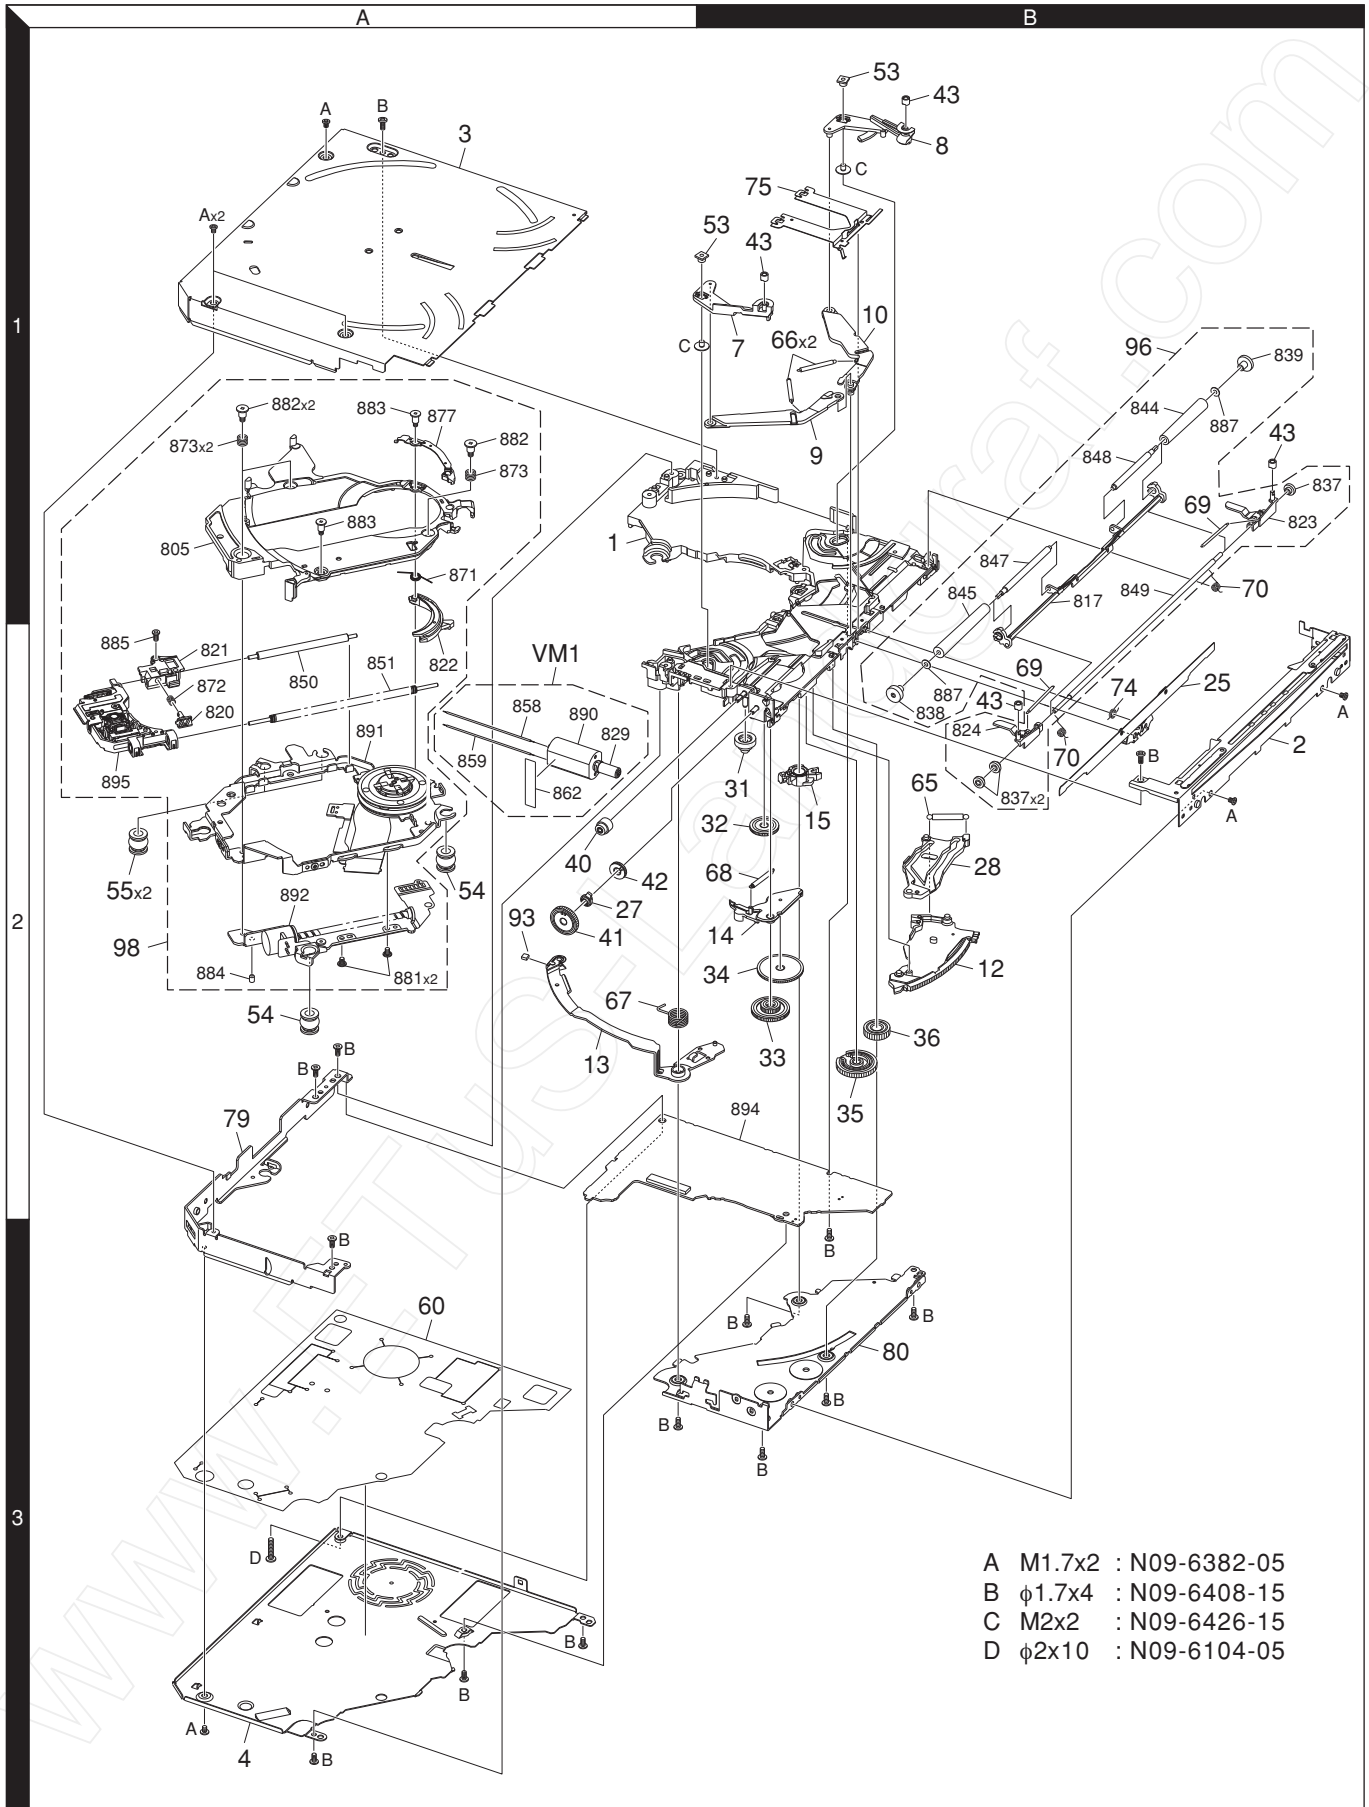

EXPLODED VIEW (DVD MECHANISM)

- A M1.7x2 : N09-6382-05
- B φ1.7x4 : N09-6408-15
- C M2x2 : N09-6426-15
- D φ2x10 : N09-6104-05

Parts with the exploded numbers larger than 700 are not supplied.