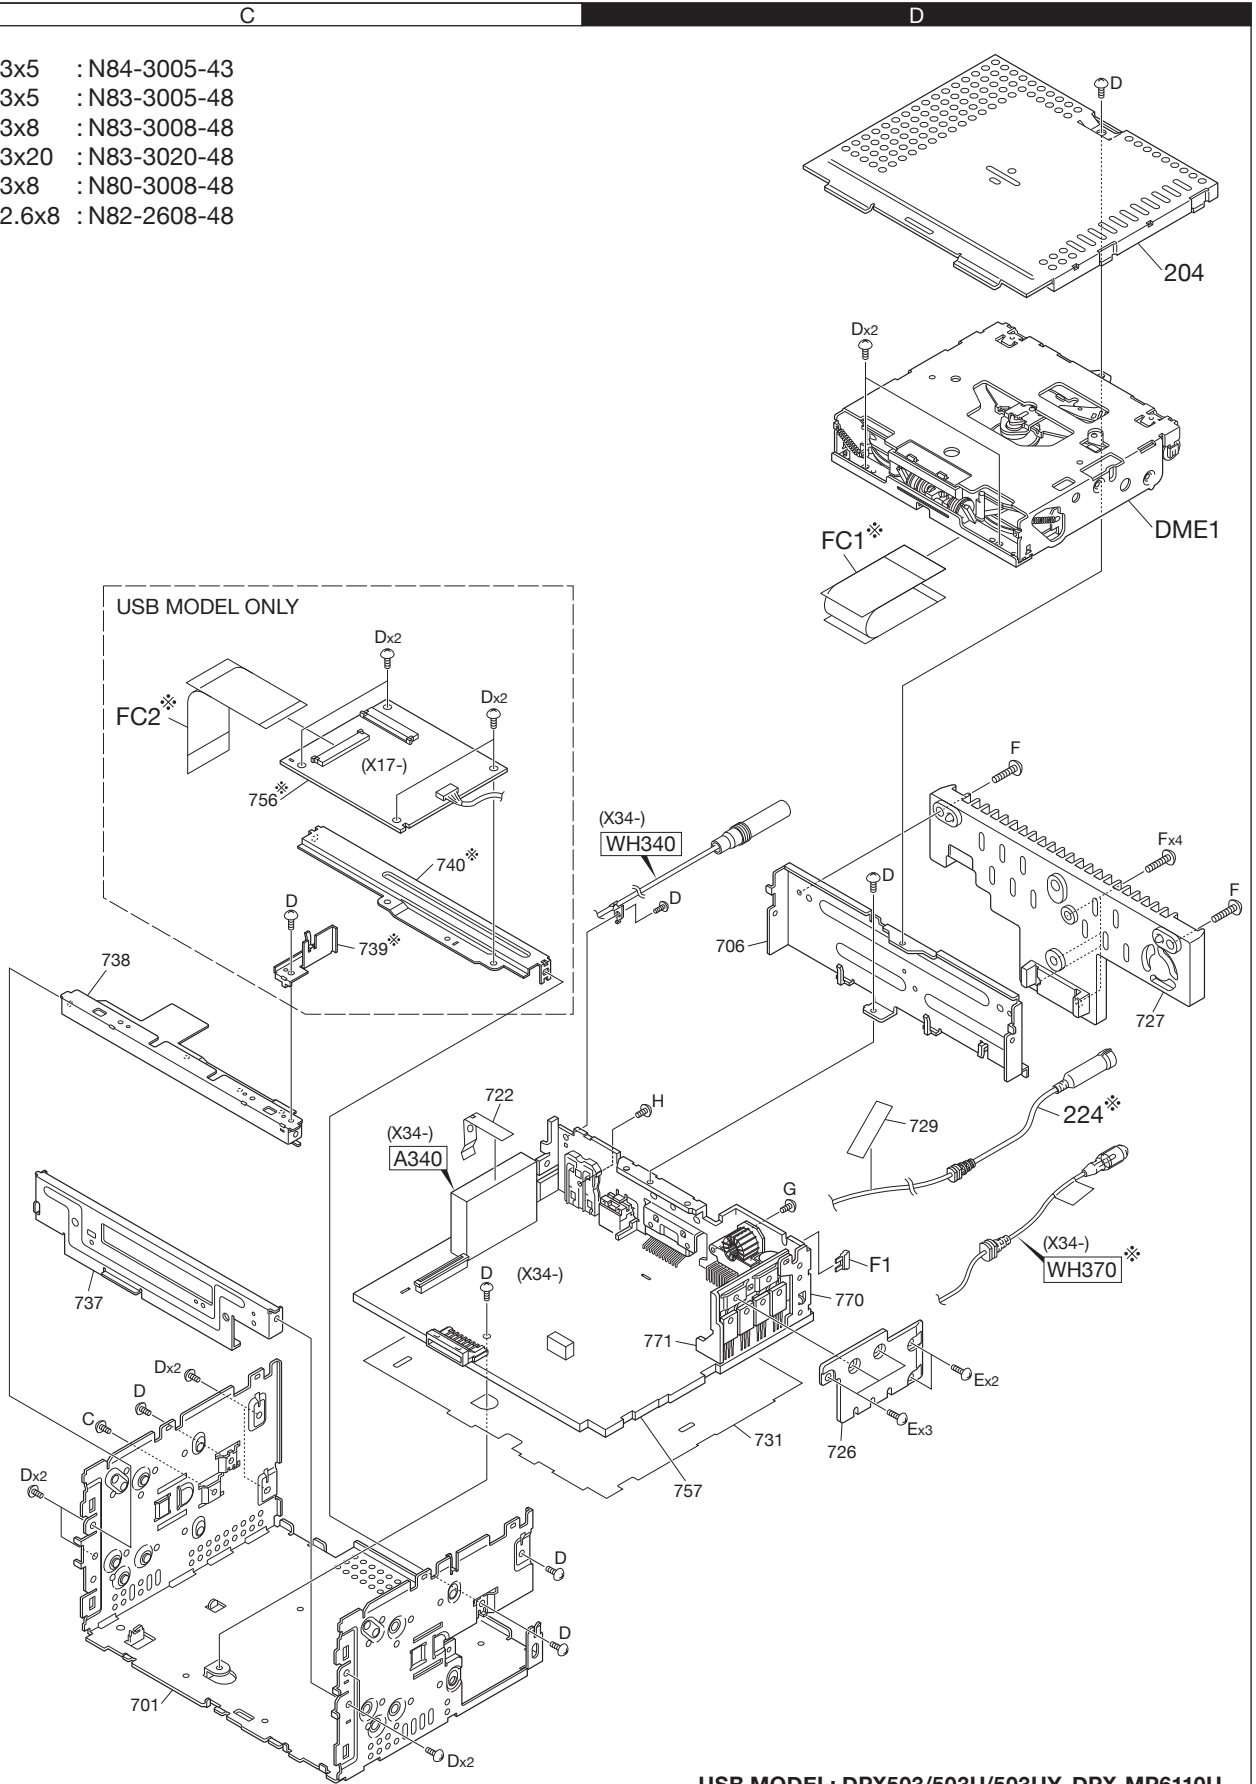

EXPLODED VIEW (UNIT)

- C $\phi 3 \times 5$: N84-3005-43
- D $\phi 3 \times 5$: N83-3005-48
- E $\phi 3 \times 8$: N83-3008-48
- F $\phi 3 \times 20$: N83-3020-48
- G $\phi 3 \times 8$: N80-3008-48
- H $\phi 2.6 \times 8$: N82-2608-48

*Depends on the models. Refer to the parts list.

USB MODEL: DPX503/503U/503UY, DPX-MP6110U

Parts with the exploded numbers larger than 700 are not supplied.