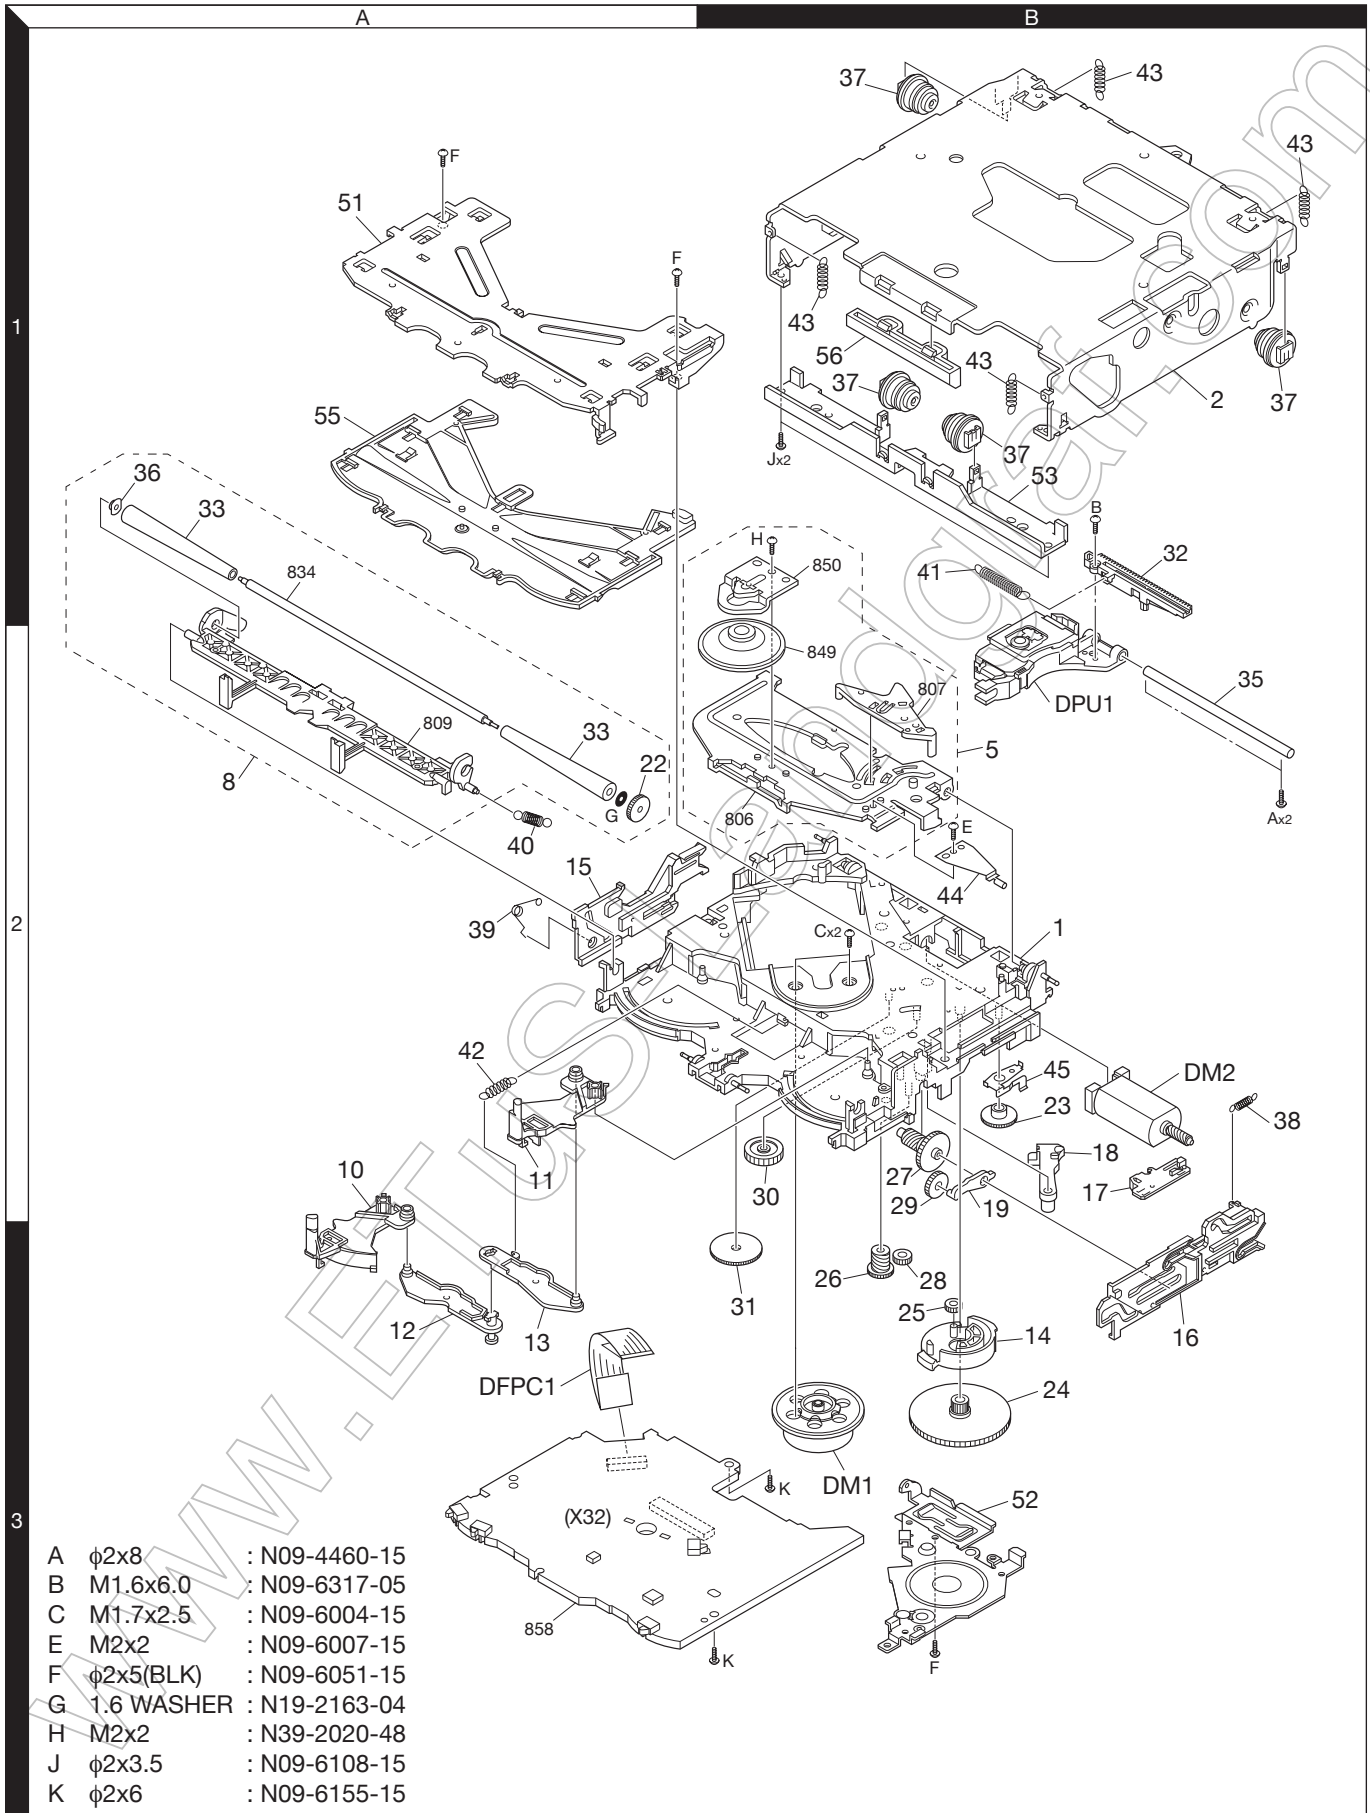

EXPLODED VIEW (CD MECHANISM)

- | | | |
|---|------------|---------------|
| A | φ2x8 | : N09-4460-15 |
| B | M1.6x6.0 | : N09-6317-05 |
| C | M1.7x2.5 | : N09-6004-15 |
| E | M2x2 | : N09-6007-15 |
| F | φ2x5(BLK) | : N09-6051-15 |
| G | 1.6 WASHER | : N19-2163-04 |
| H | M2x2 | : N39-2020-48 |
| J | φ2x3.5 | : N09-6108-15 |
| K | φ2x6 | : N09-6155-15 |

Parts with the exploded numbers larger than 700 are not supplied.