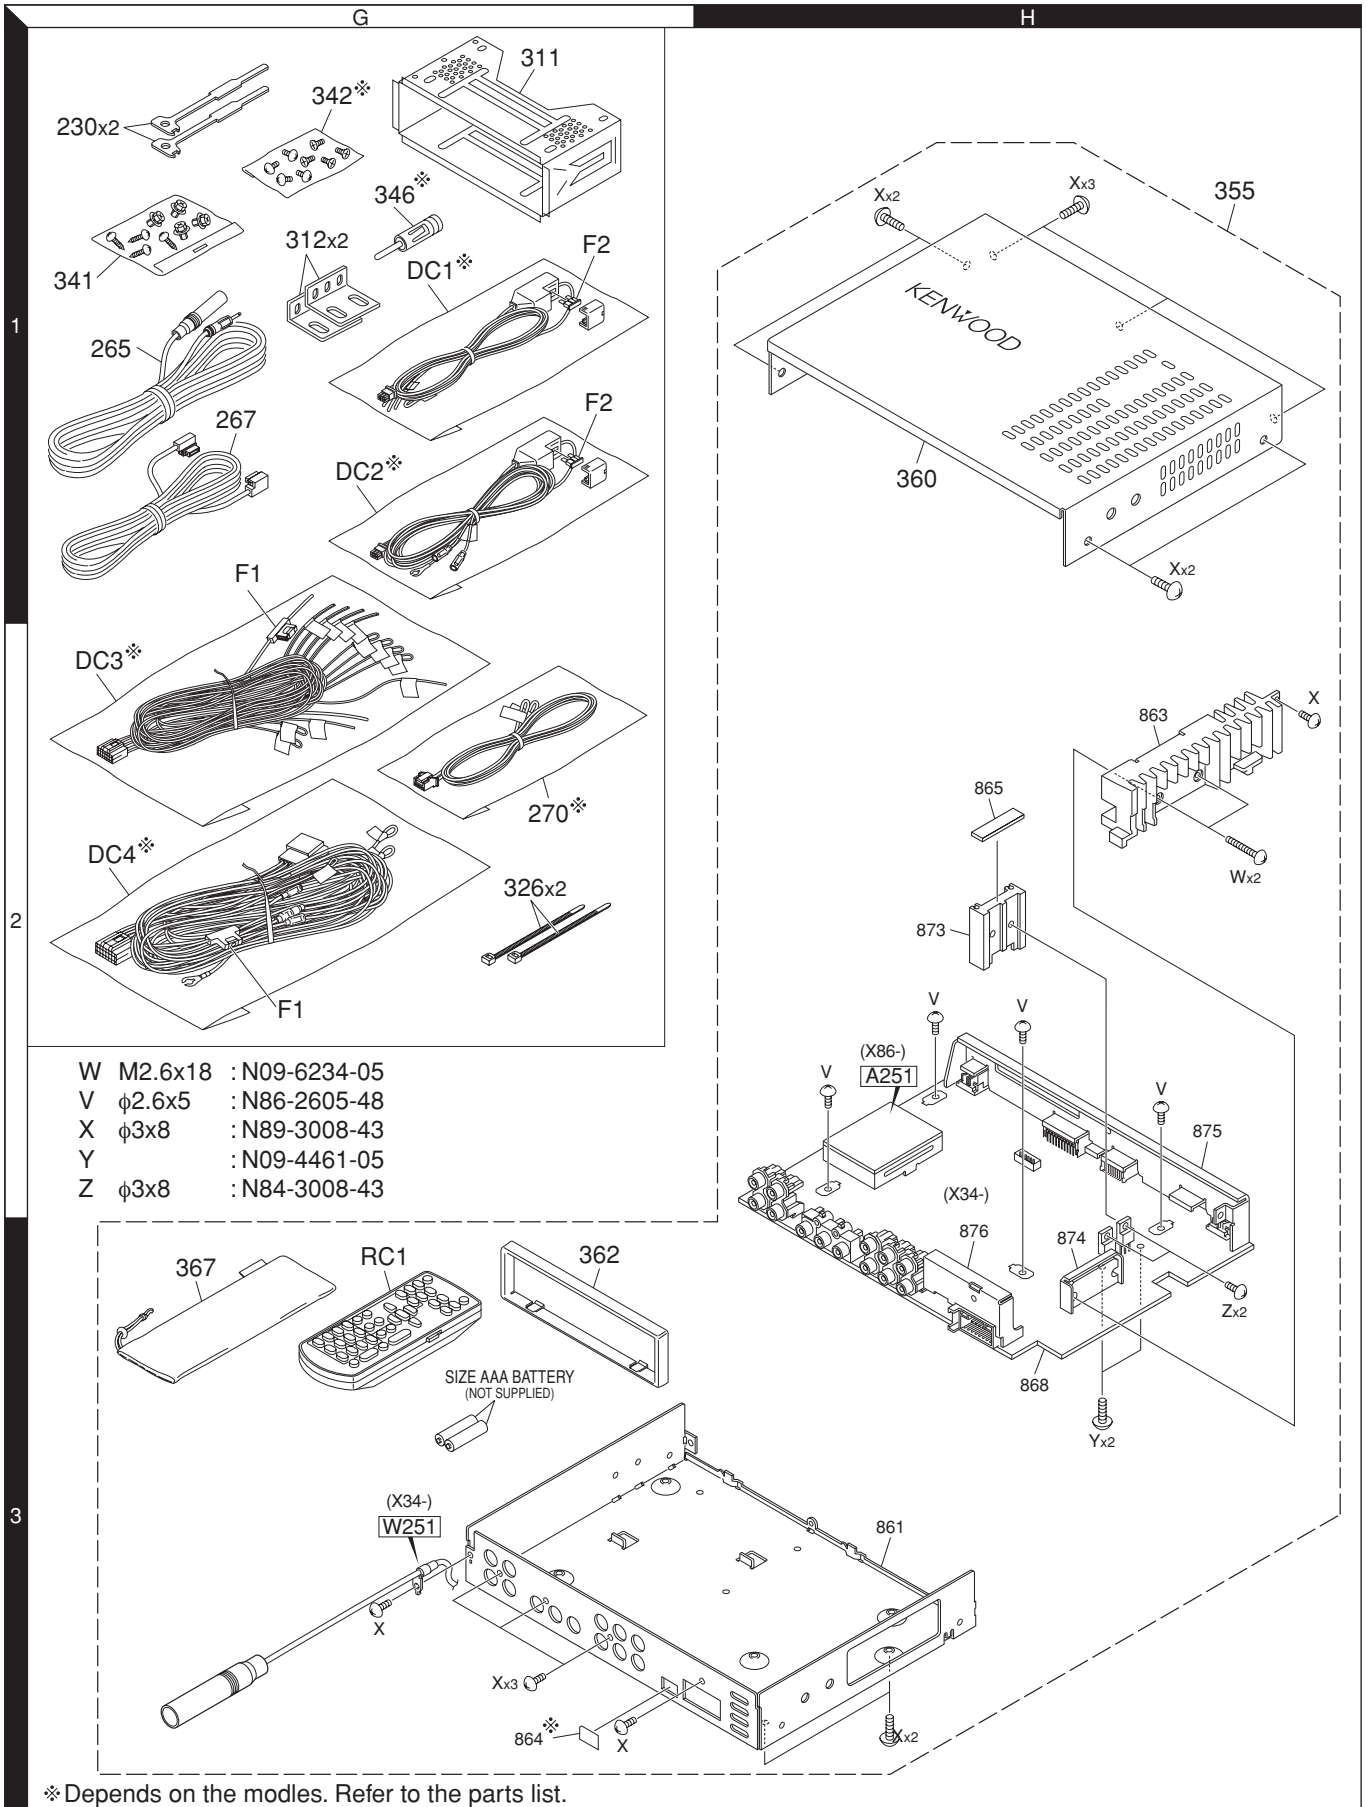

EXPLODED VIEW (TUNER BOX & ACCESSORIES)

- W M2.6x18 : N09-6234-05
- V φ2.6x5 : N86-2605-48
- X φ3x8 : N89-3008-43
- Y : N09-4461-05
- Z φ3x8 : N84-3008-43

Parts with the exploded numbers larger than 700 are not supplied.