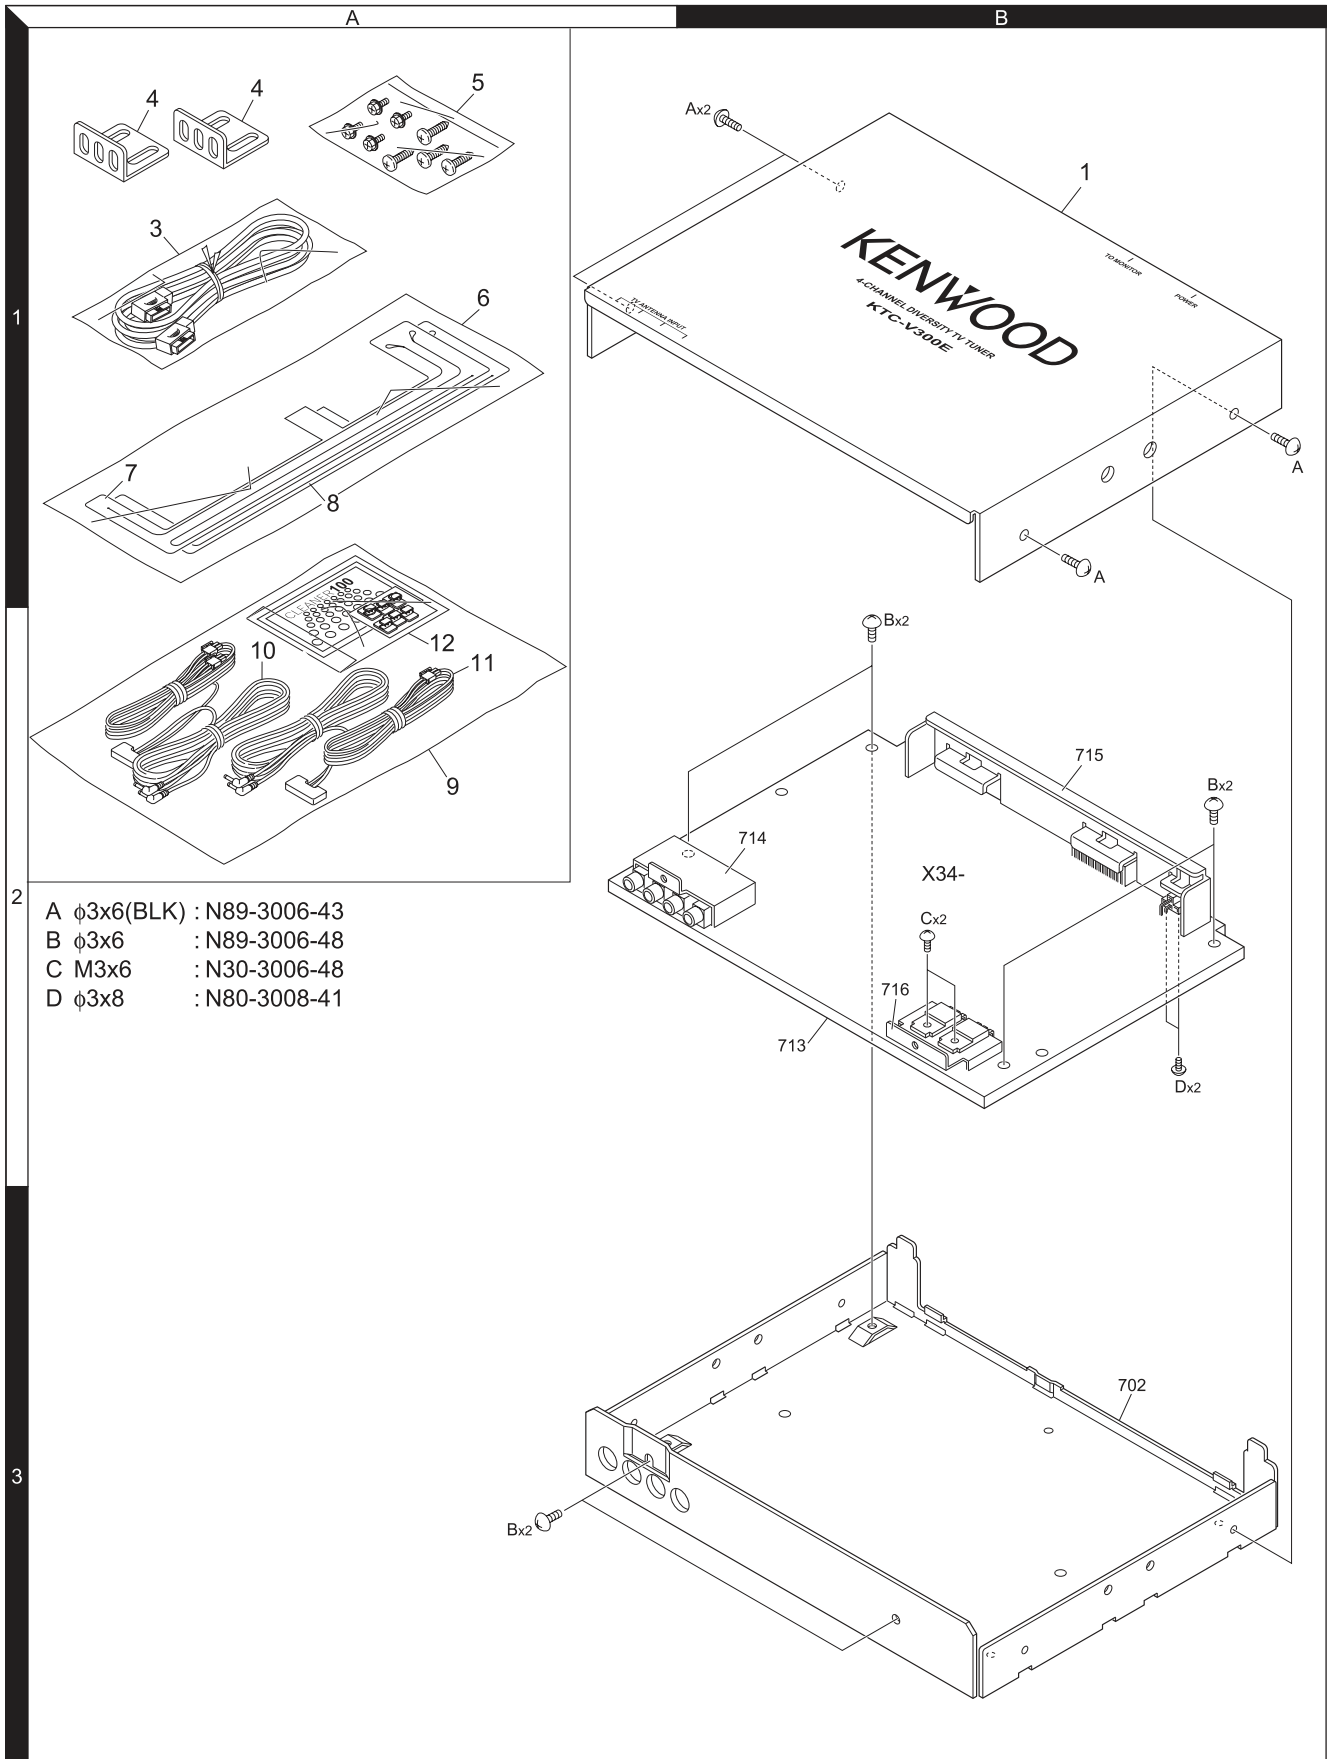

KTC-V300E/V300N/V300P

EXPLODED VIEW (UNIT)

- A ϕ 3x6(BLK) : N89-3006-43
 B ϕ 3x6 : N89-3006-48
 C M3x6 : N30-3006-48
 D ϕ 3x8 : N80-3008-41

Parts with the exploded numbers larger than 700 are not supplied.