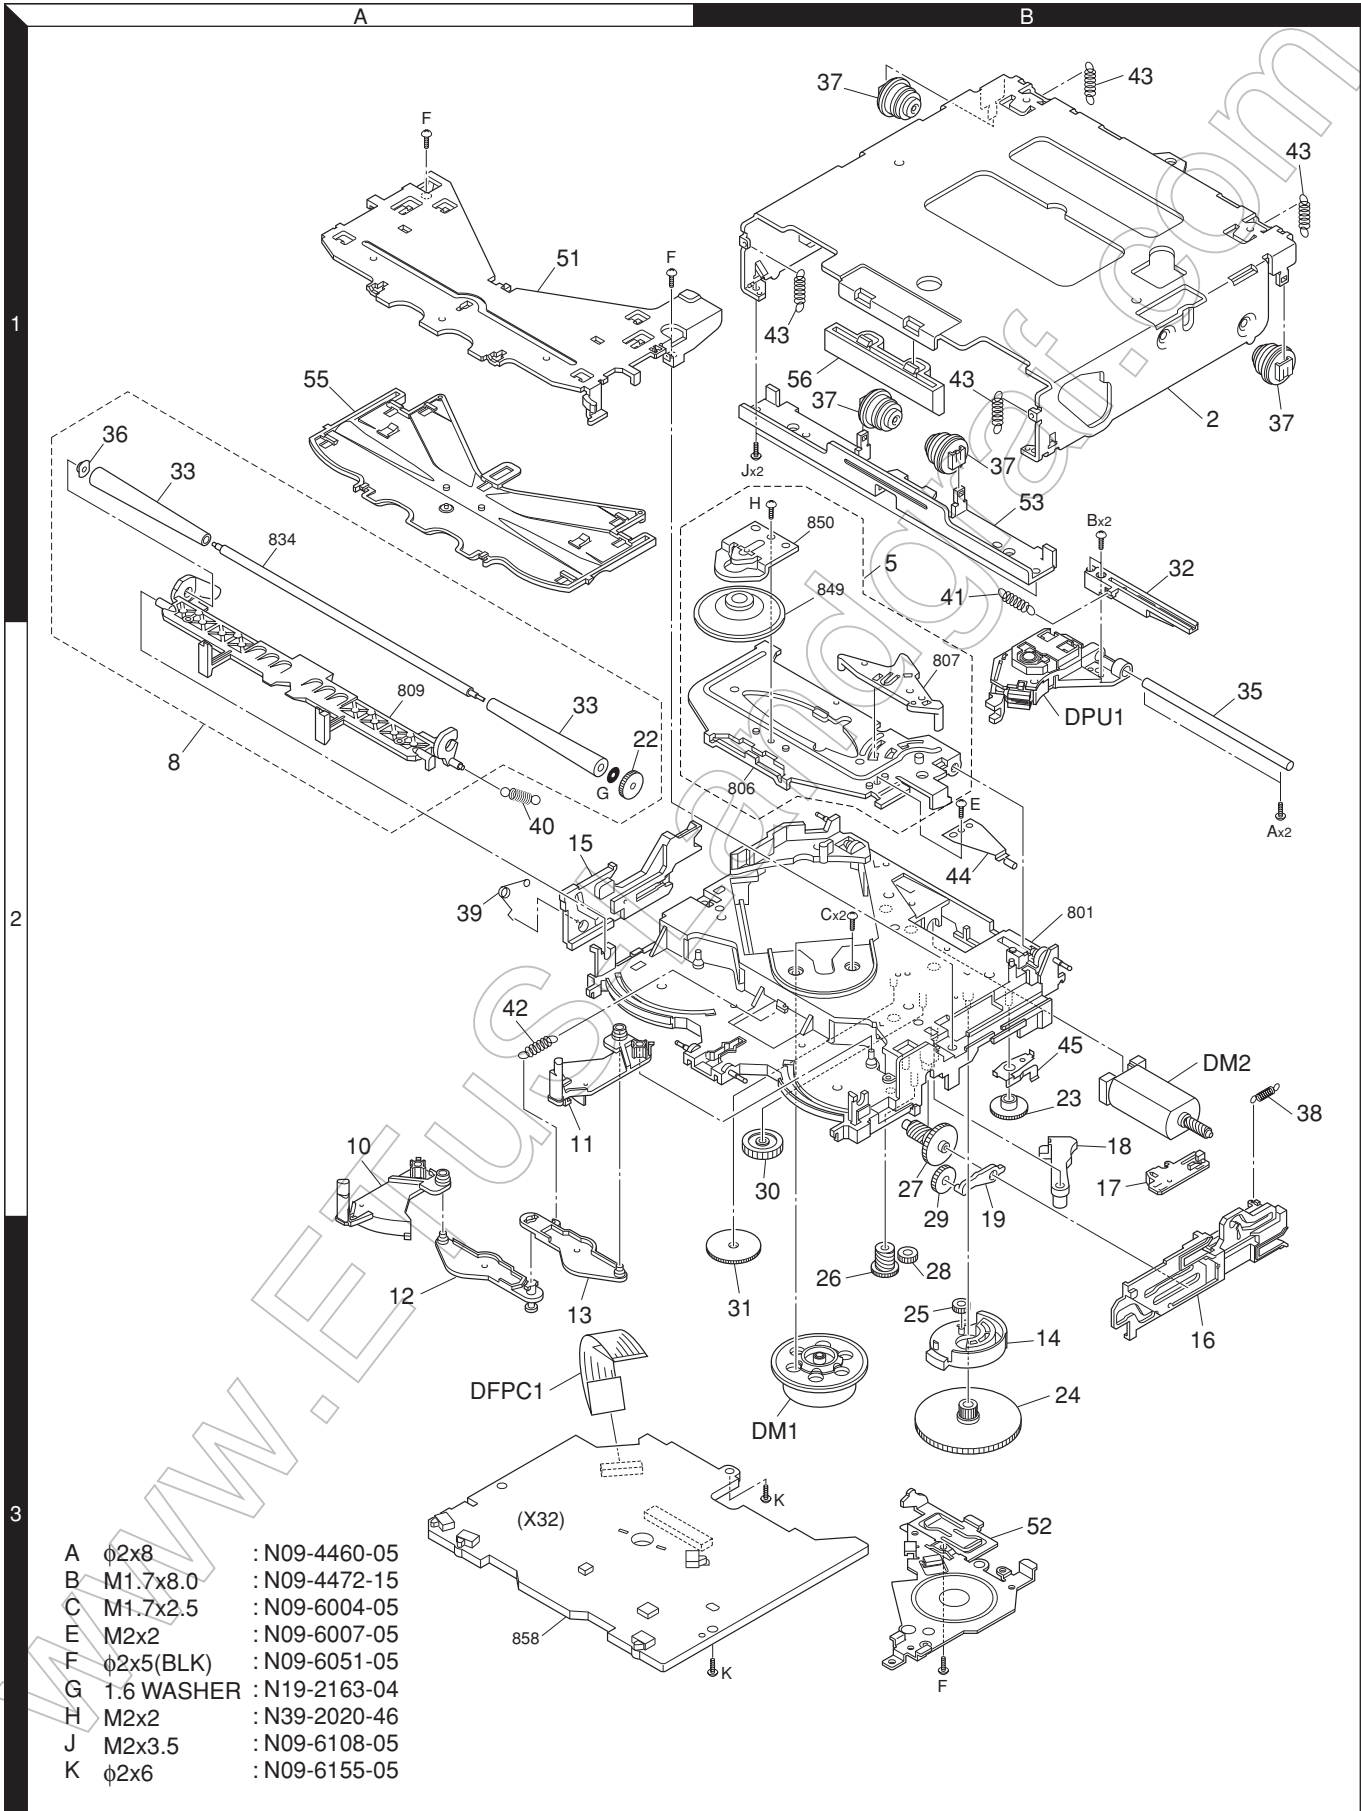

EXPLODED VIEW (CD MECHANISM)

| | | |
|---|------------|---------------|
| A | φ2x8 | : N09-4460-05 |
| B | M1.7x8.0 | : N09-4472-15 |
| C | M1.7x2.5 | : N09-6004-05 |
| E | M2x2 | : N09-6007-05 |
| F | φ2x5(BLK) | : N09-6051-05 |
| G | 1.6 WASHER | : N19-2163-04 |
| H | M2x2 | : N39-2020-46 |
| J | M2x3.5 | : N09-6108-05 |
| K | φ2x6 | : N09-6155-05 |

Parts with the exploded numbers larger than 700 are not supplied.