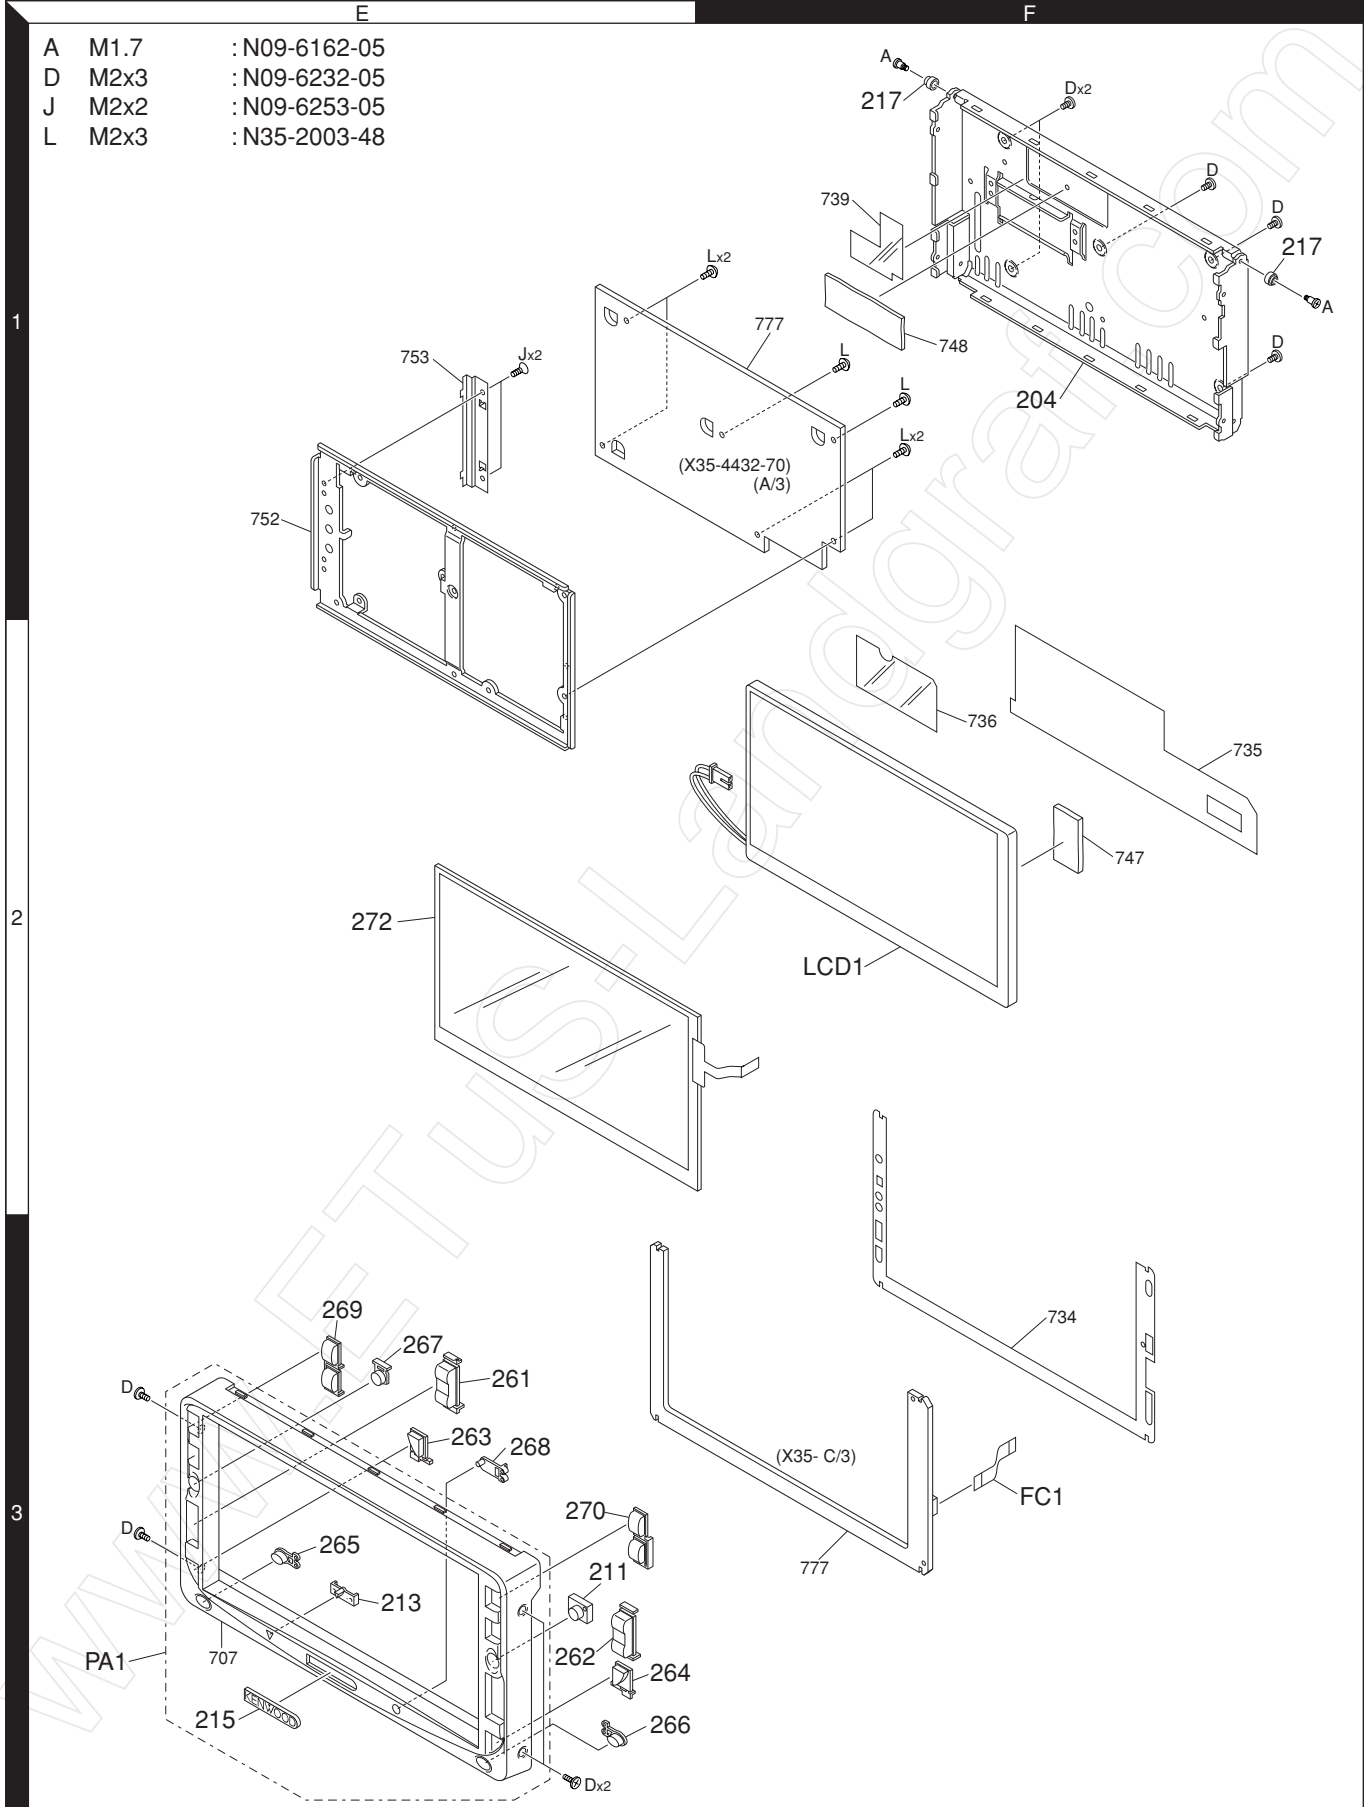

EXPLODED VIEW (PANEL ASSY)

A	M1.7	: N09-6162-05
D	M2x3	: N09-6232-05
J	M2x2	: N09-6253-05
L	M2x3	: N35-2003-48

Parts with the exploded numbers larger than 700 are not supplied.