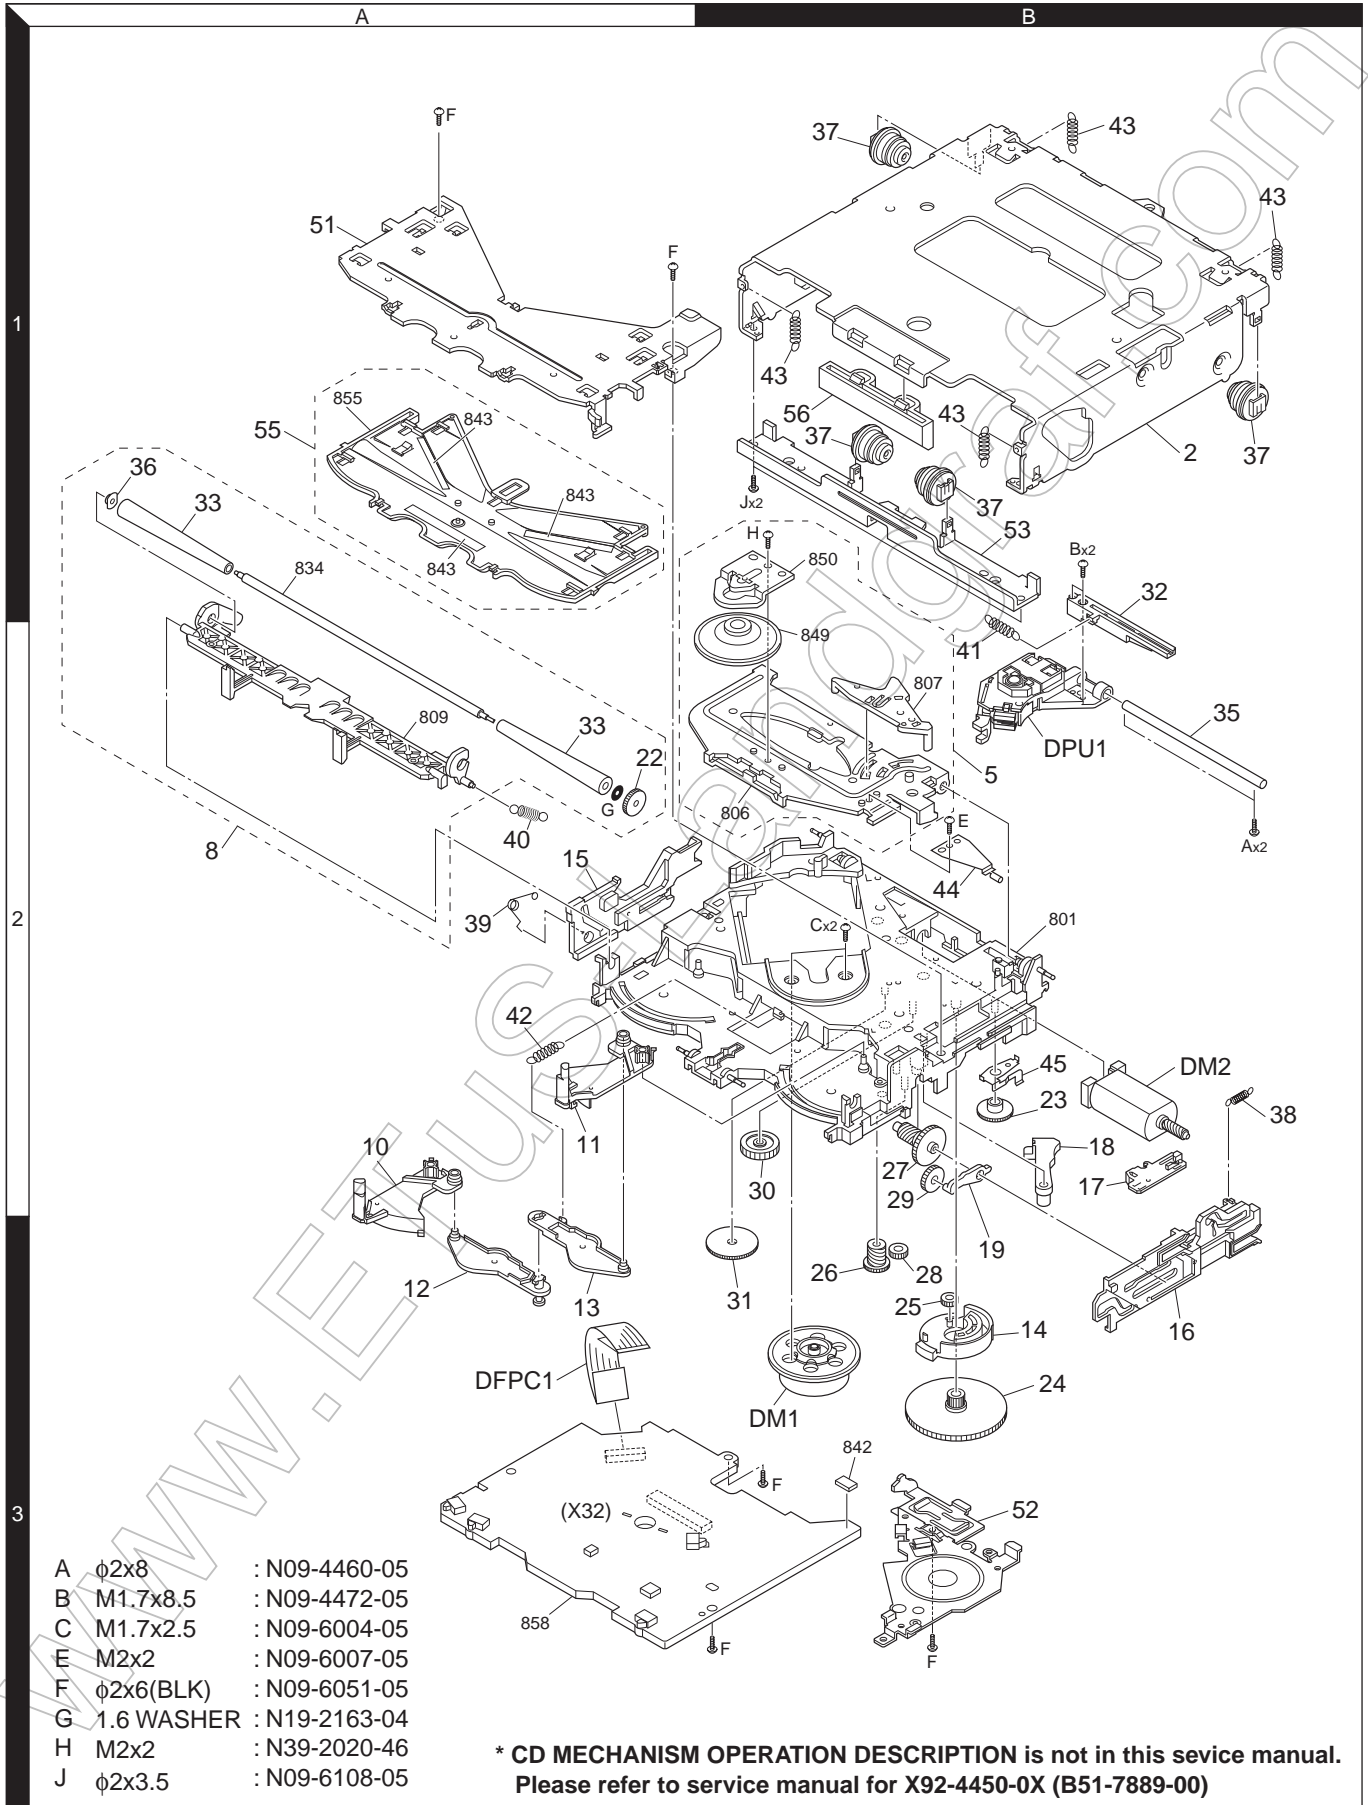

EXPLODED VIEW (CD MECHANISM)

A	φ2x8	: N09-4460-05
B	M1.7x8.5	: N09-4472-05
C	M1.7x2.5	: N09-6004-05
E	M2x2	: N09-6007-05
F	φ2x6(BLK)	: N09-6051-05
G	1.6 WASHER	: N19-2163-04
H	M2x2	: N39-2020-46
J	φ2x3.5	: N09-6108-05

* CD MECHANISM OPERATION DESCRIPTION is not in this service manual.
Please refer to service manual for X92-4450-0X (B51-7889-00)