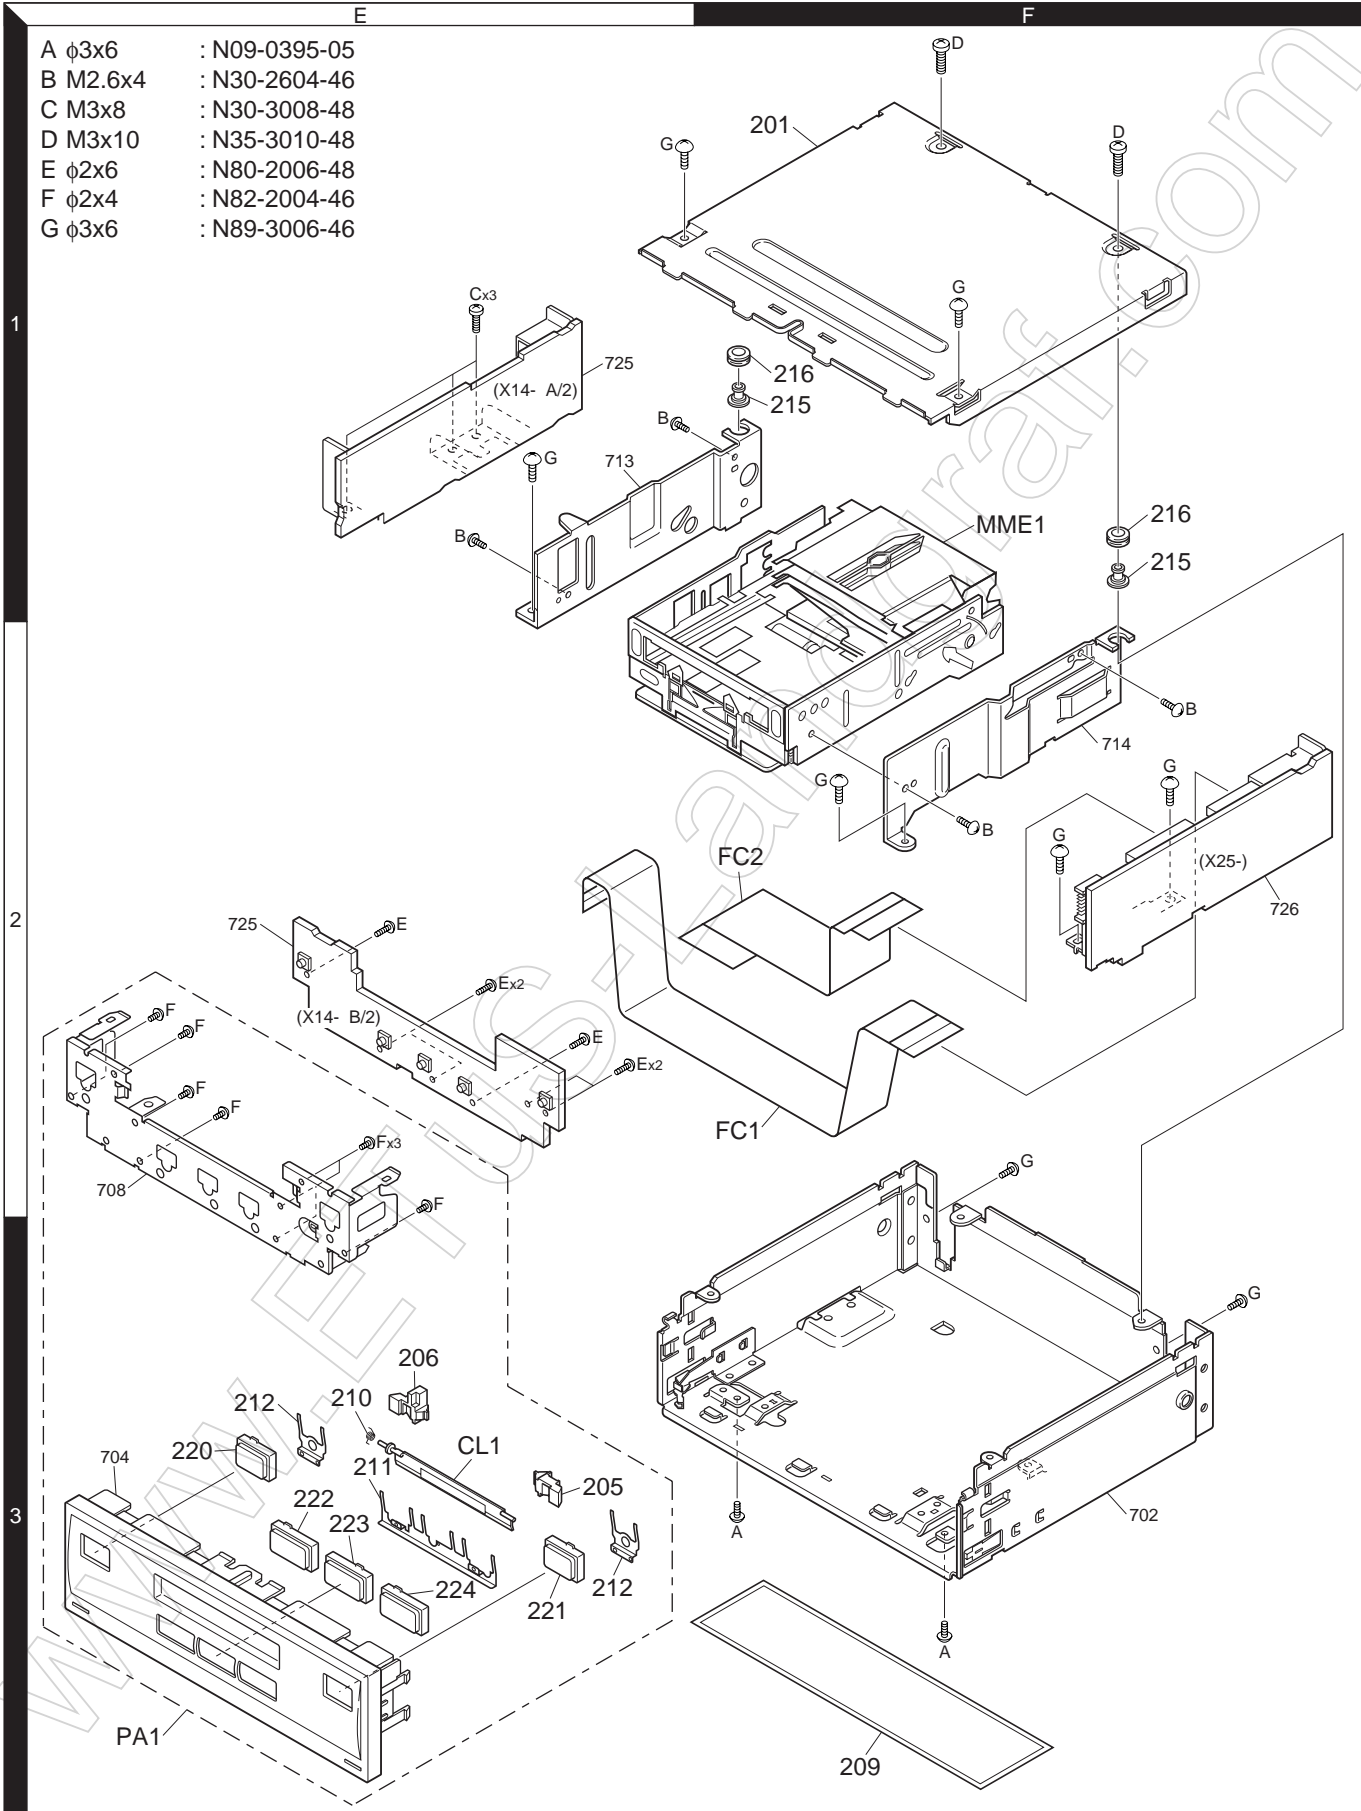

KMD-300/GD2

EXPLODED VIEW (UNIT)

- | | | | |
|---|--------|---|-------------|
| A | φ3x6 | : | N09-0395-05 |
| B | M2.6x4 | : | N30-2604-46 |
| C | M3x8 | : | N30-3008-48 |
| D | M3x10 | : | N35-3010-48 |
| E | φ2x6 | : | N80-2006-48 |
| F | φ2x4 | : | N82-2004-46 |
| G | φ3x6 | : | N89-3006-46 |

Parts with the exploded numbers larger than 700 are not supplied.