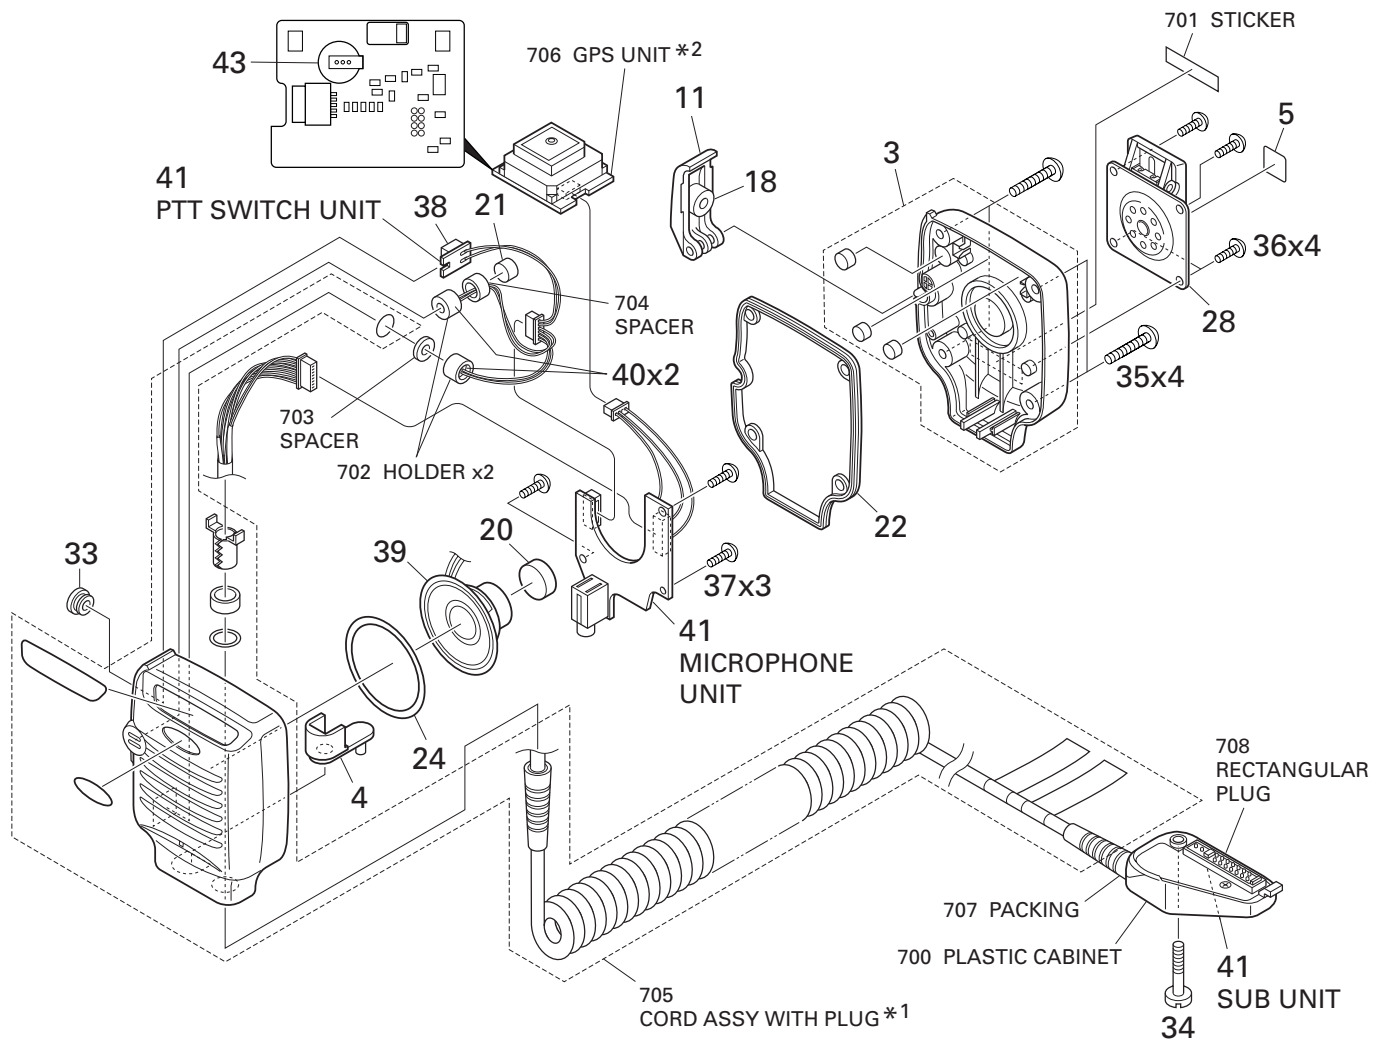

EXPLODED VIEW

*1: In order to maintain the waterproofing performance, the cord ASSY with plug cannot be replaced.

*2: The GPS unit cannot be replaced.

Parts with the exploded numbers larger than 700 are not supplied.