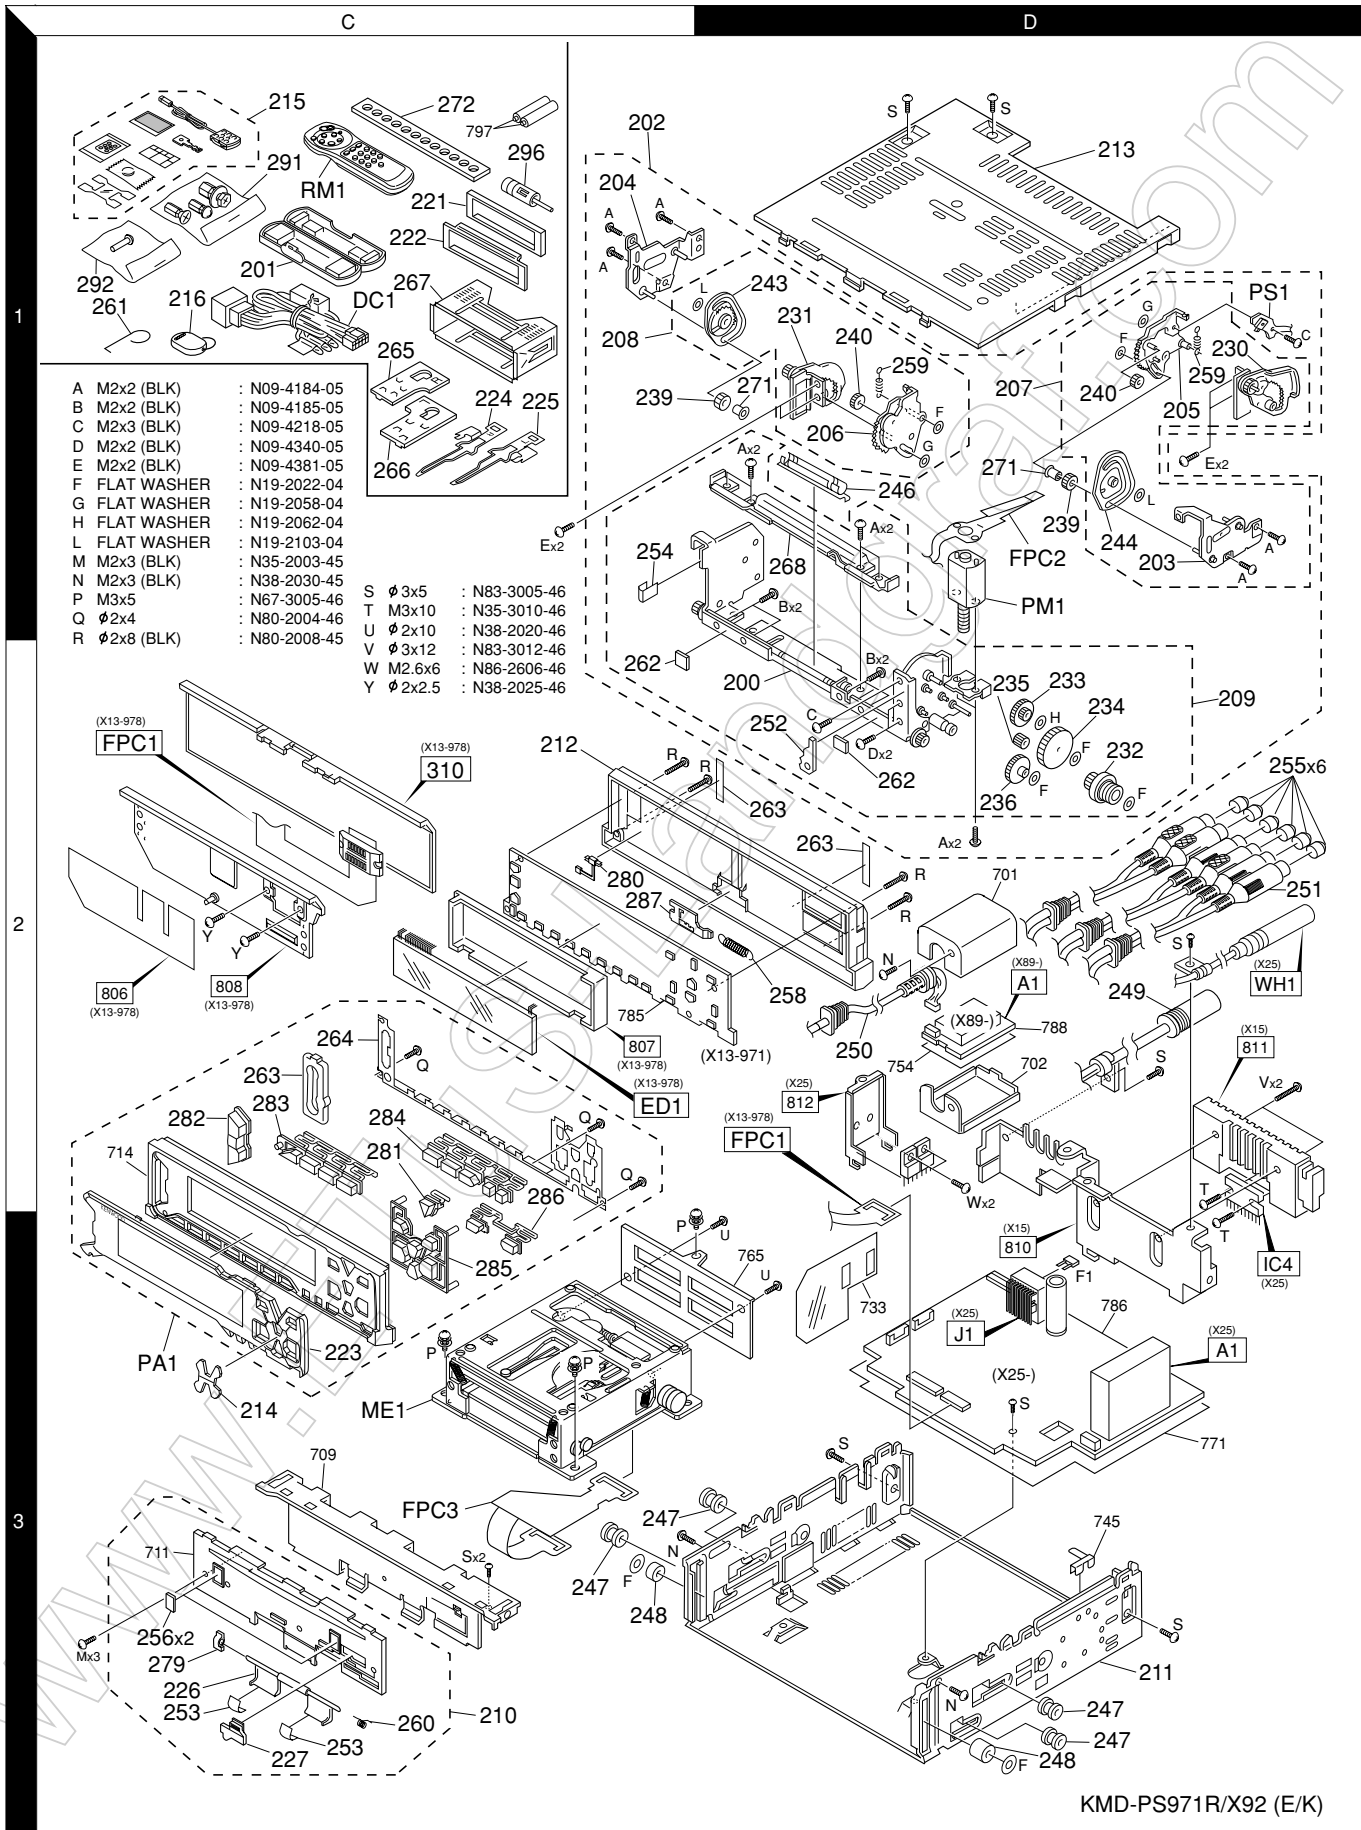

# KMD-PS971R/X92

## EXPLODED VIEW (UNIT)

KMD-PS971R/X92 (E/K)

Parts with exploded view numbers larger than 700 are not supplied.