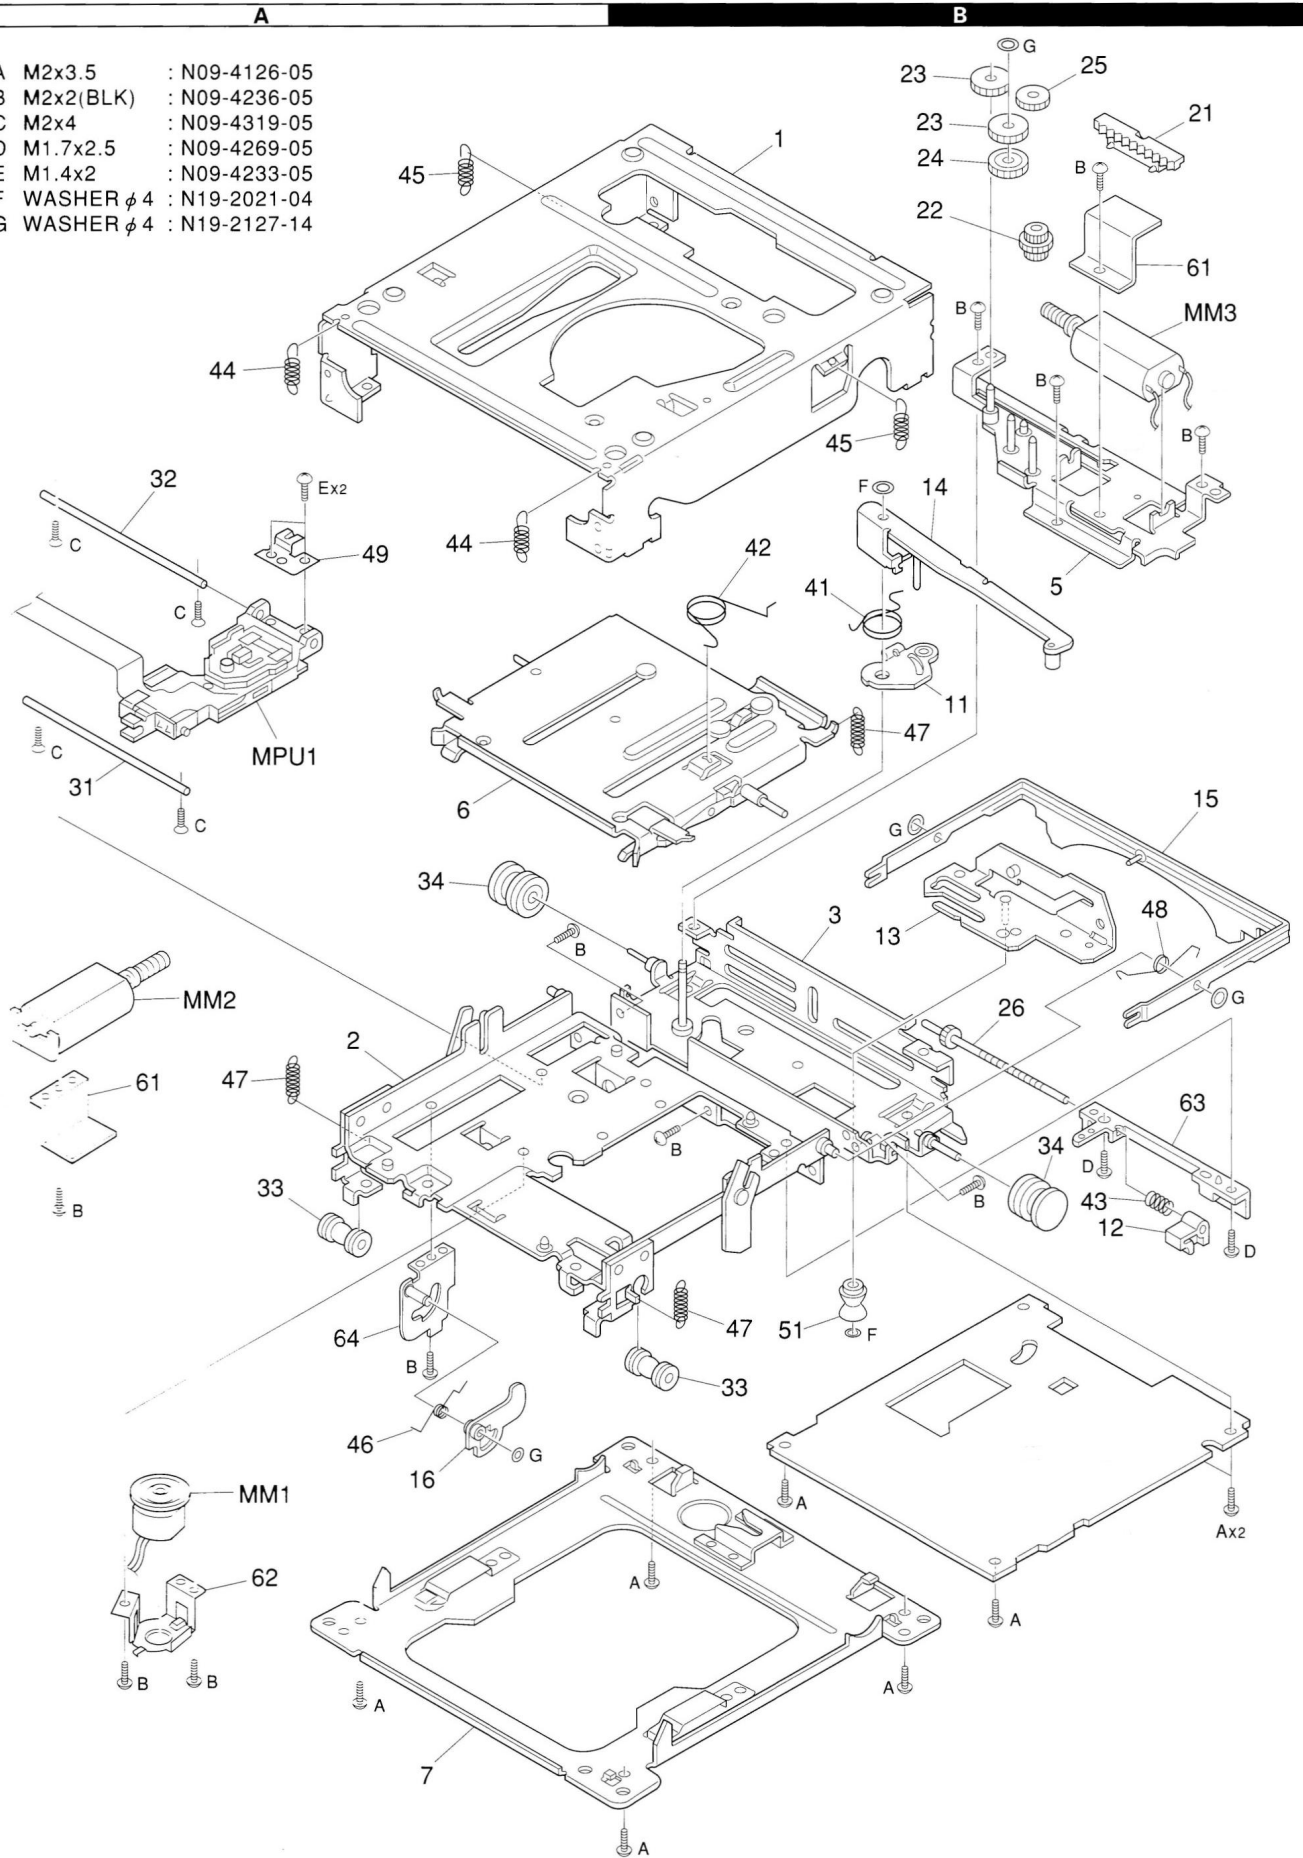

EXPLODED VIEW

- | | | |
|---|-----------------|---------------|
| A | M2x3.5 | : N09-4126-05 |
| B | M2x2(BLK) | : N09-4236-05 |
| C | M2x4 | : N09-4319-05 |
| D | M1.7x2.5 | : N09-4269-05 |
| E | M1.4x2 | : N09-4233-05 |
| F | WASHER ϕ 4 | : N19-2021-04 |
| G | WASHER ϕ 4 | : N19-2127-14 |

Parts with the exploded numbers larger than 700 are not supplied.