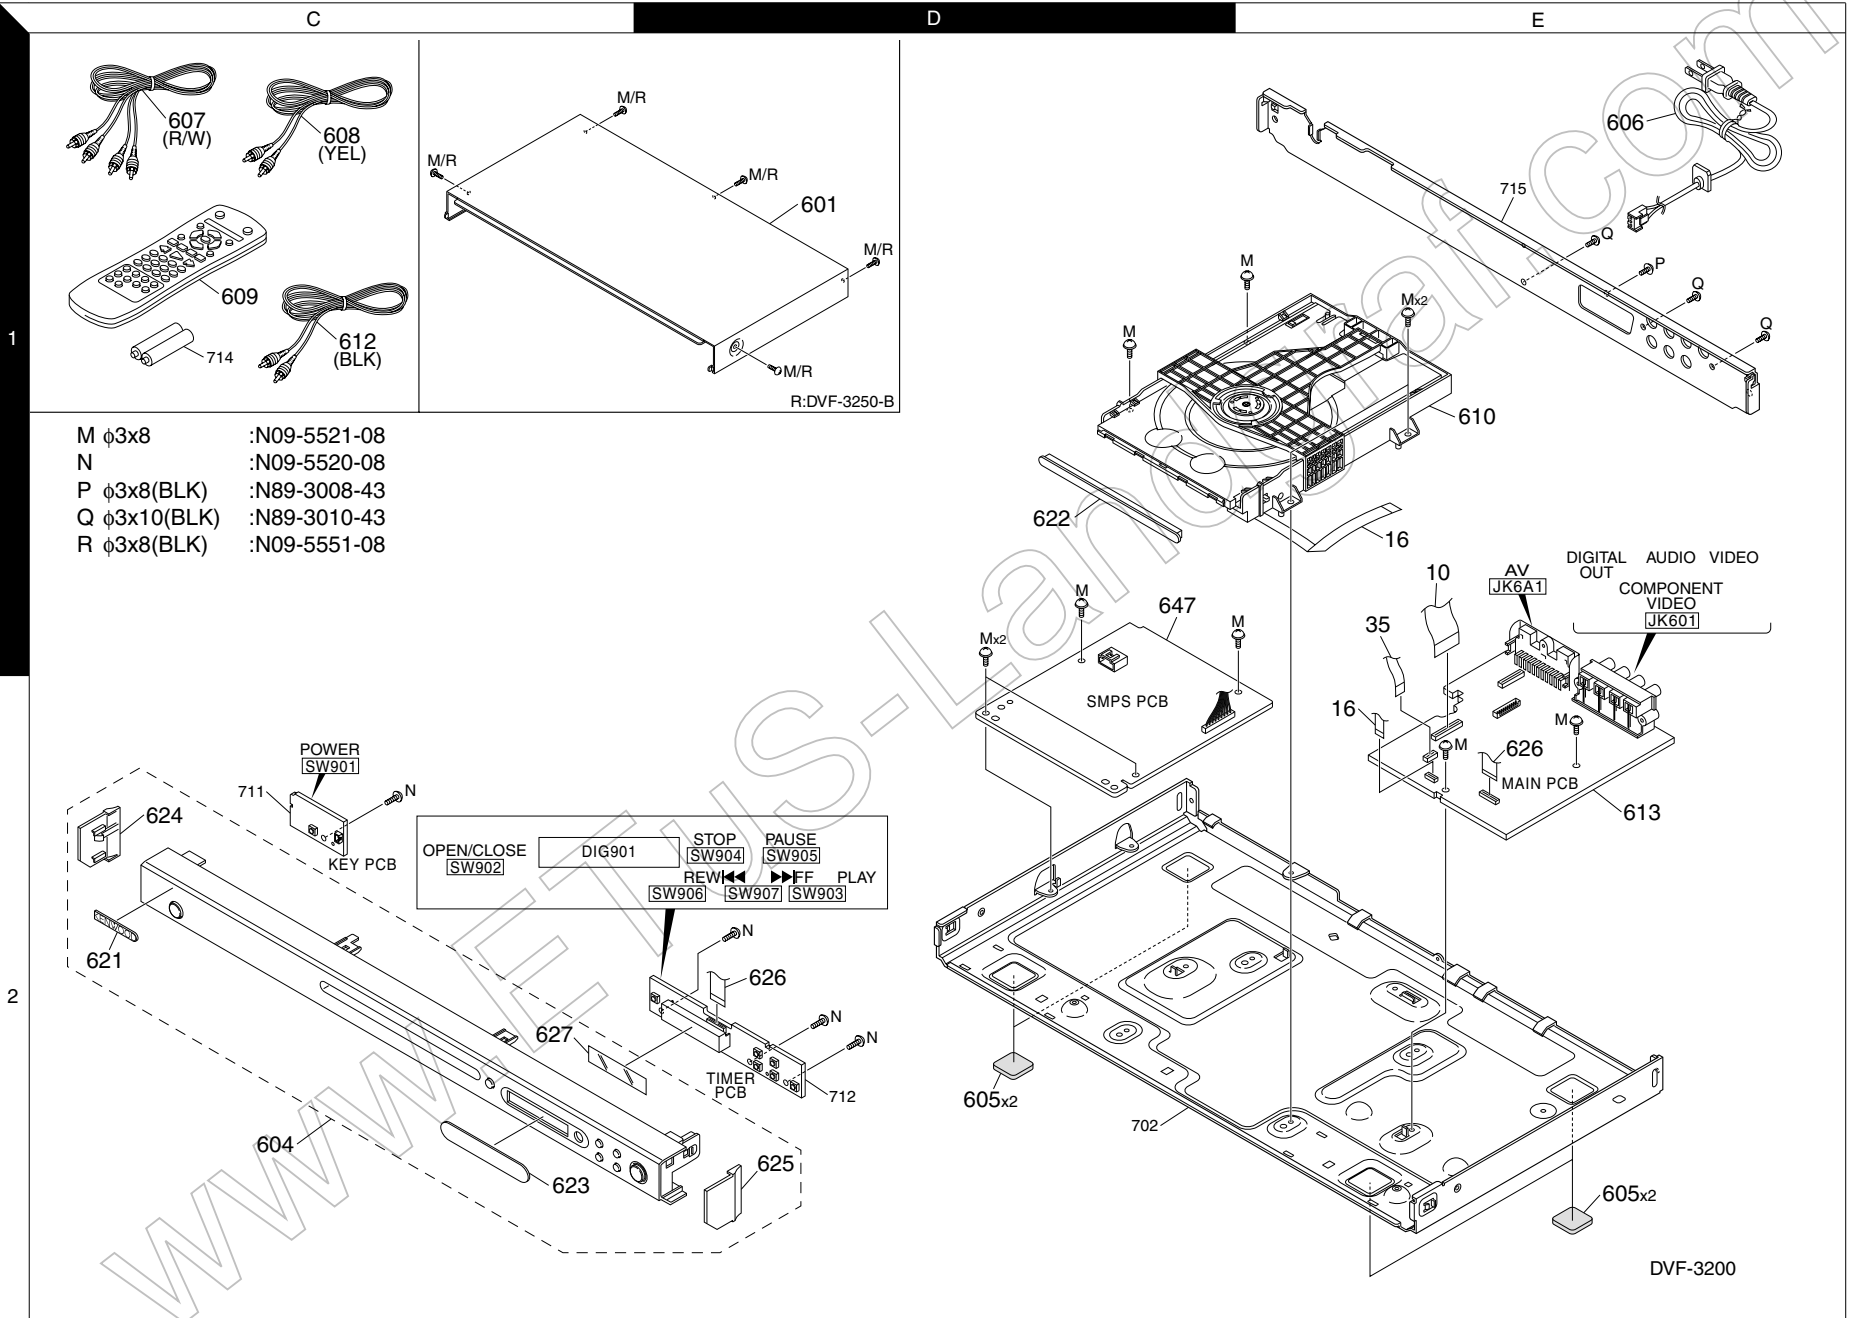

# EXPLODED VIEW (UNIT)

# DVF-3200

- M  $\phi$ 3x8 :N09-5521-08
- N :N09-5520-08
- P  $\phi$ 3x8(BLK) :N89-3008-43
- Q  $\phi$ 3x10(BLK) :N89-3010-43
- R  $\phi$ 3x8(BLK) :N09-5551-08

R:DVF-3250-B

DVF-3200

Parts with exploded numbers larger than 700 are not supplied.