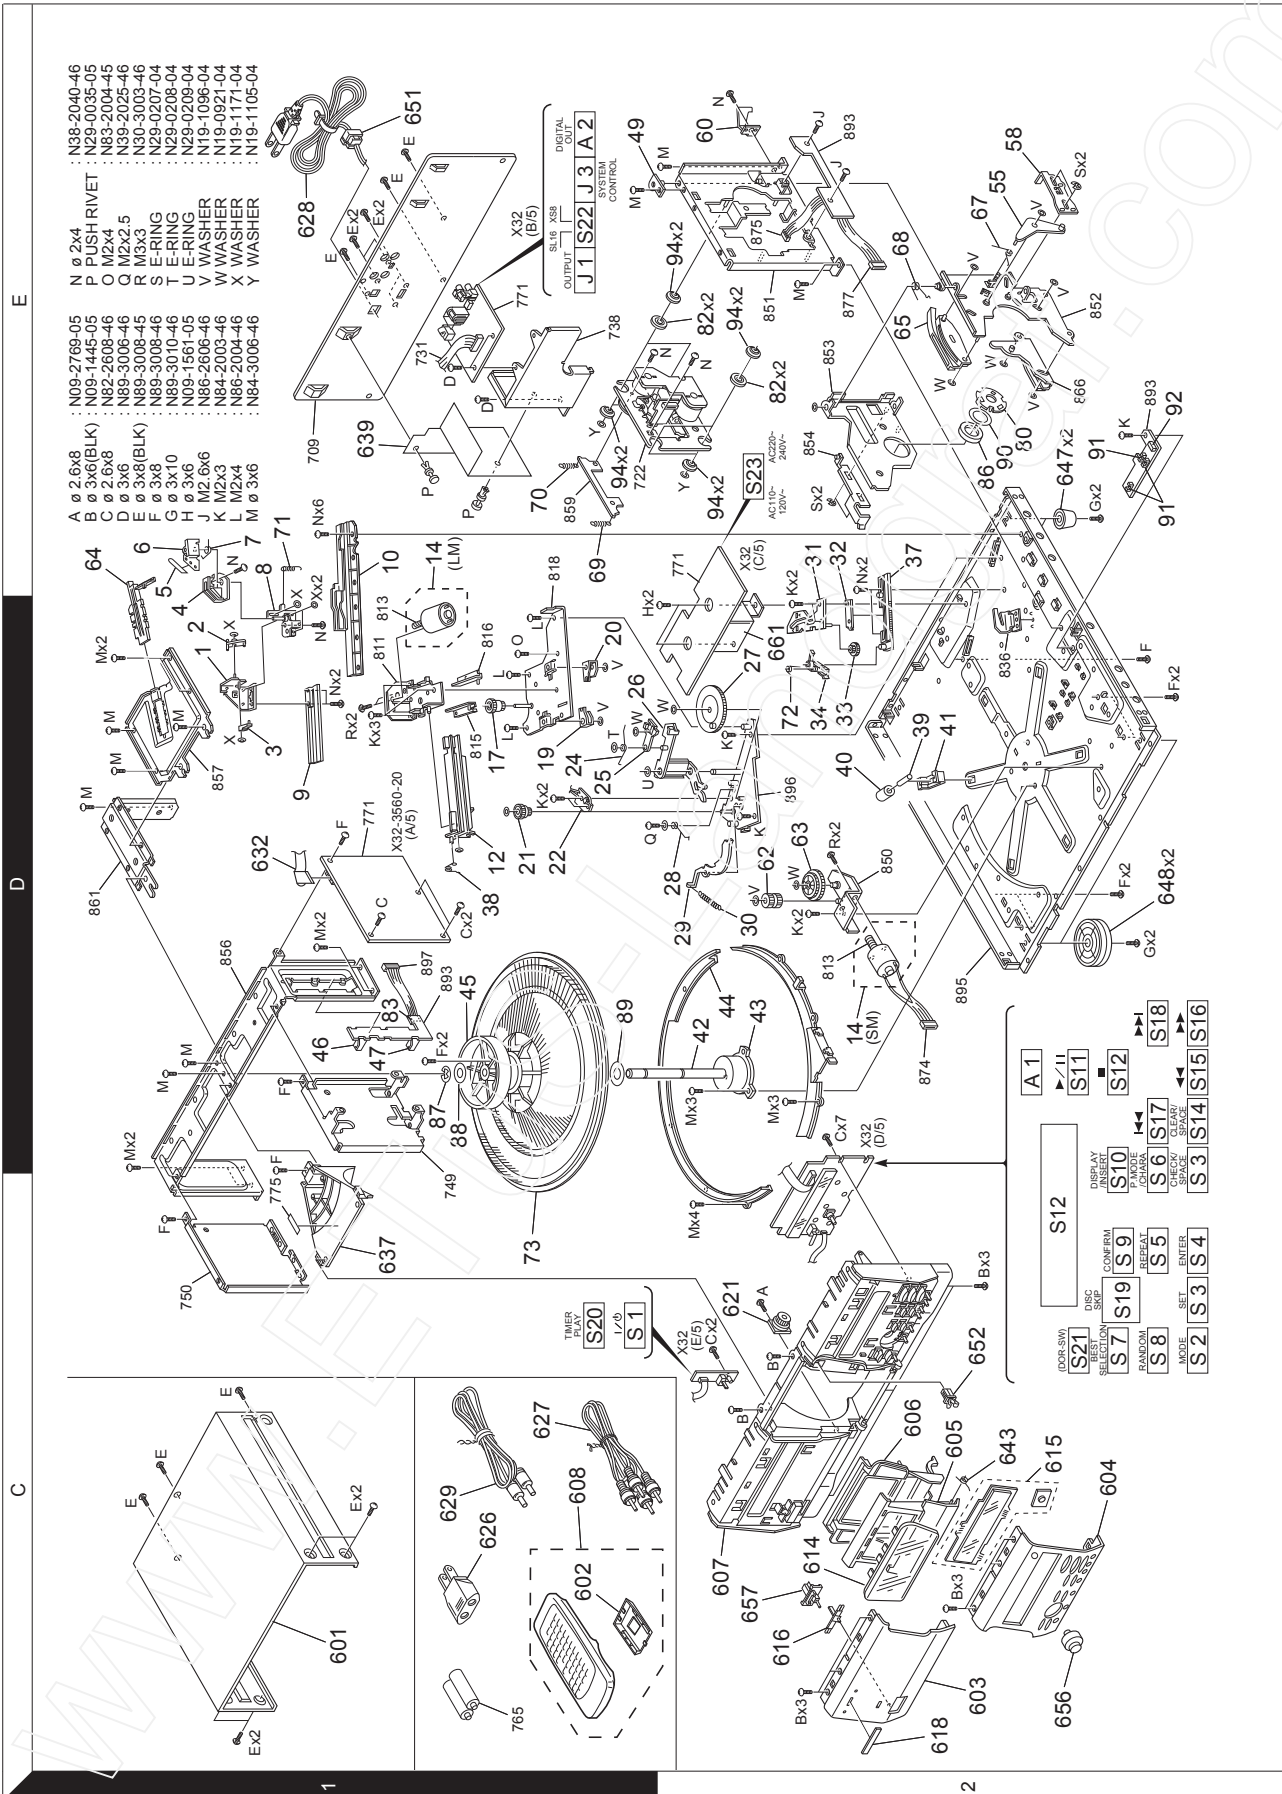

CD-223M/224M/DPF-J3010/J5010

EXPLODED VIEW(UNIT)

18 Parts with exploded view numbers larger than 700 are not supplied.
 Parts with the exploded numbers smaller than 100 refer to the parts list of MECHANISM CHANGER.